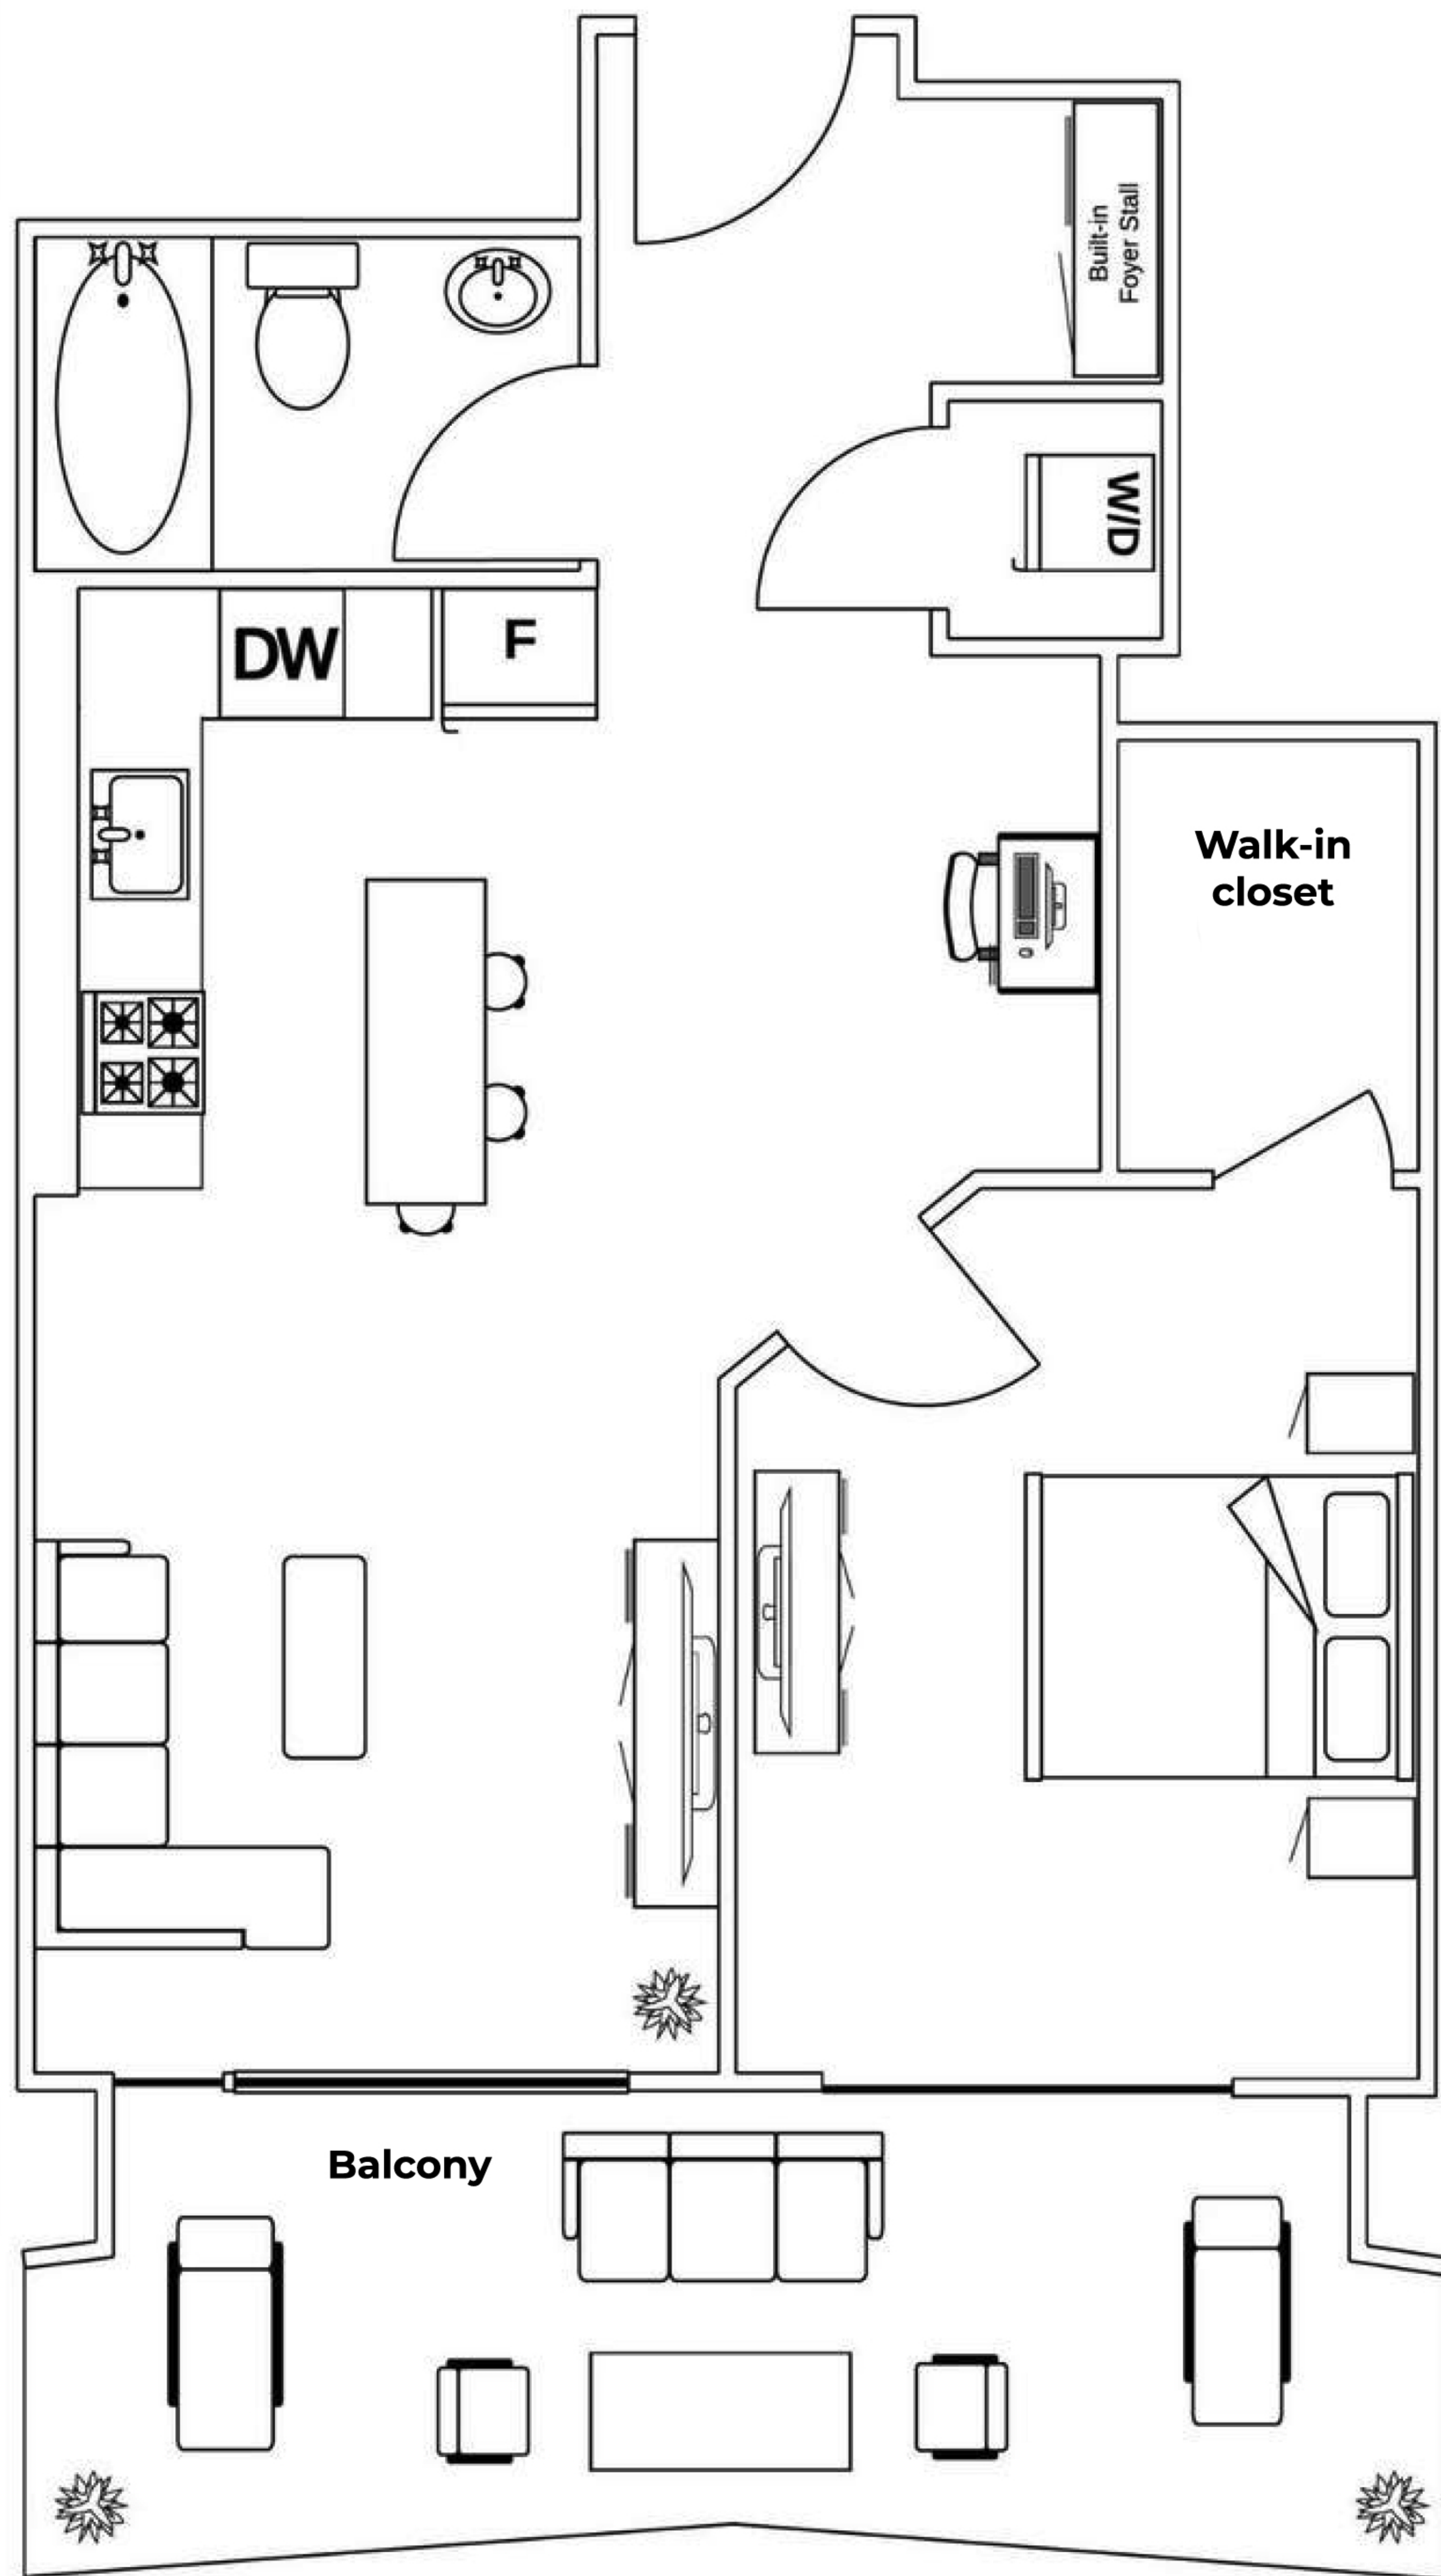

BUILDING AMENITIES

Say goodbye to gym memberships with a fully equipped facility at your disposal. Get your pump on or find your inner Zen in Marquee's state-of-the-art gym and yoga studio.

When you're done with your workout, take in the fresh air from the outdoor terrace on the 8th floor or relax with friends in one of two party rooms, complete with kitchenette and billiards table.

PINEHURST

SUITE 08

614 sqft

1 BEDROOM
1 BATHROOM
1 BALCONY

VIRTUAL TOUR

BAYFRONT

SUITE 03

800 sqft

1 BEDROOM + DEN

1 BATHROOM

1 BALCONY

VIRTUAL TOUR

BASILICA

SUITE 01

778 sqft

2 BEDROOMS
2 BATHROOMS
1 BALCONY

Hamilton Harbour

HESS

SUITE 10

814 sqft

2 BEDROOMS
2 BATHROOMS
1 BALCONY

Hamilton Harbour

LANDMARK

SUITE 06