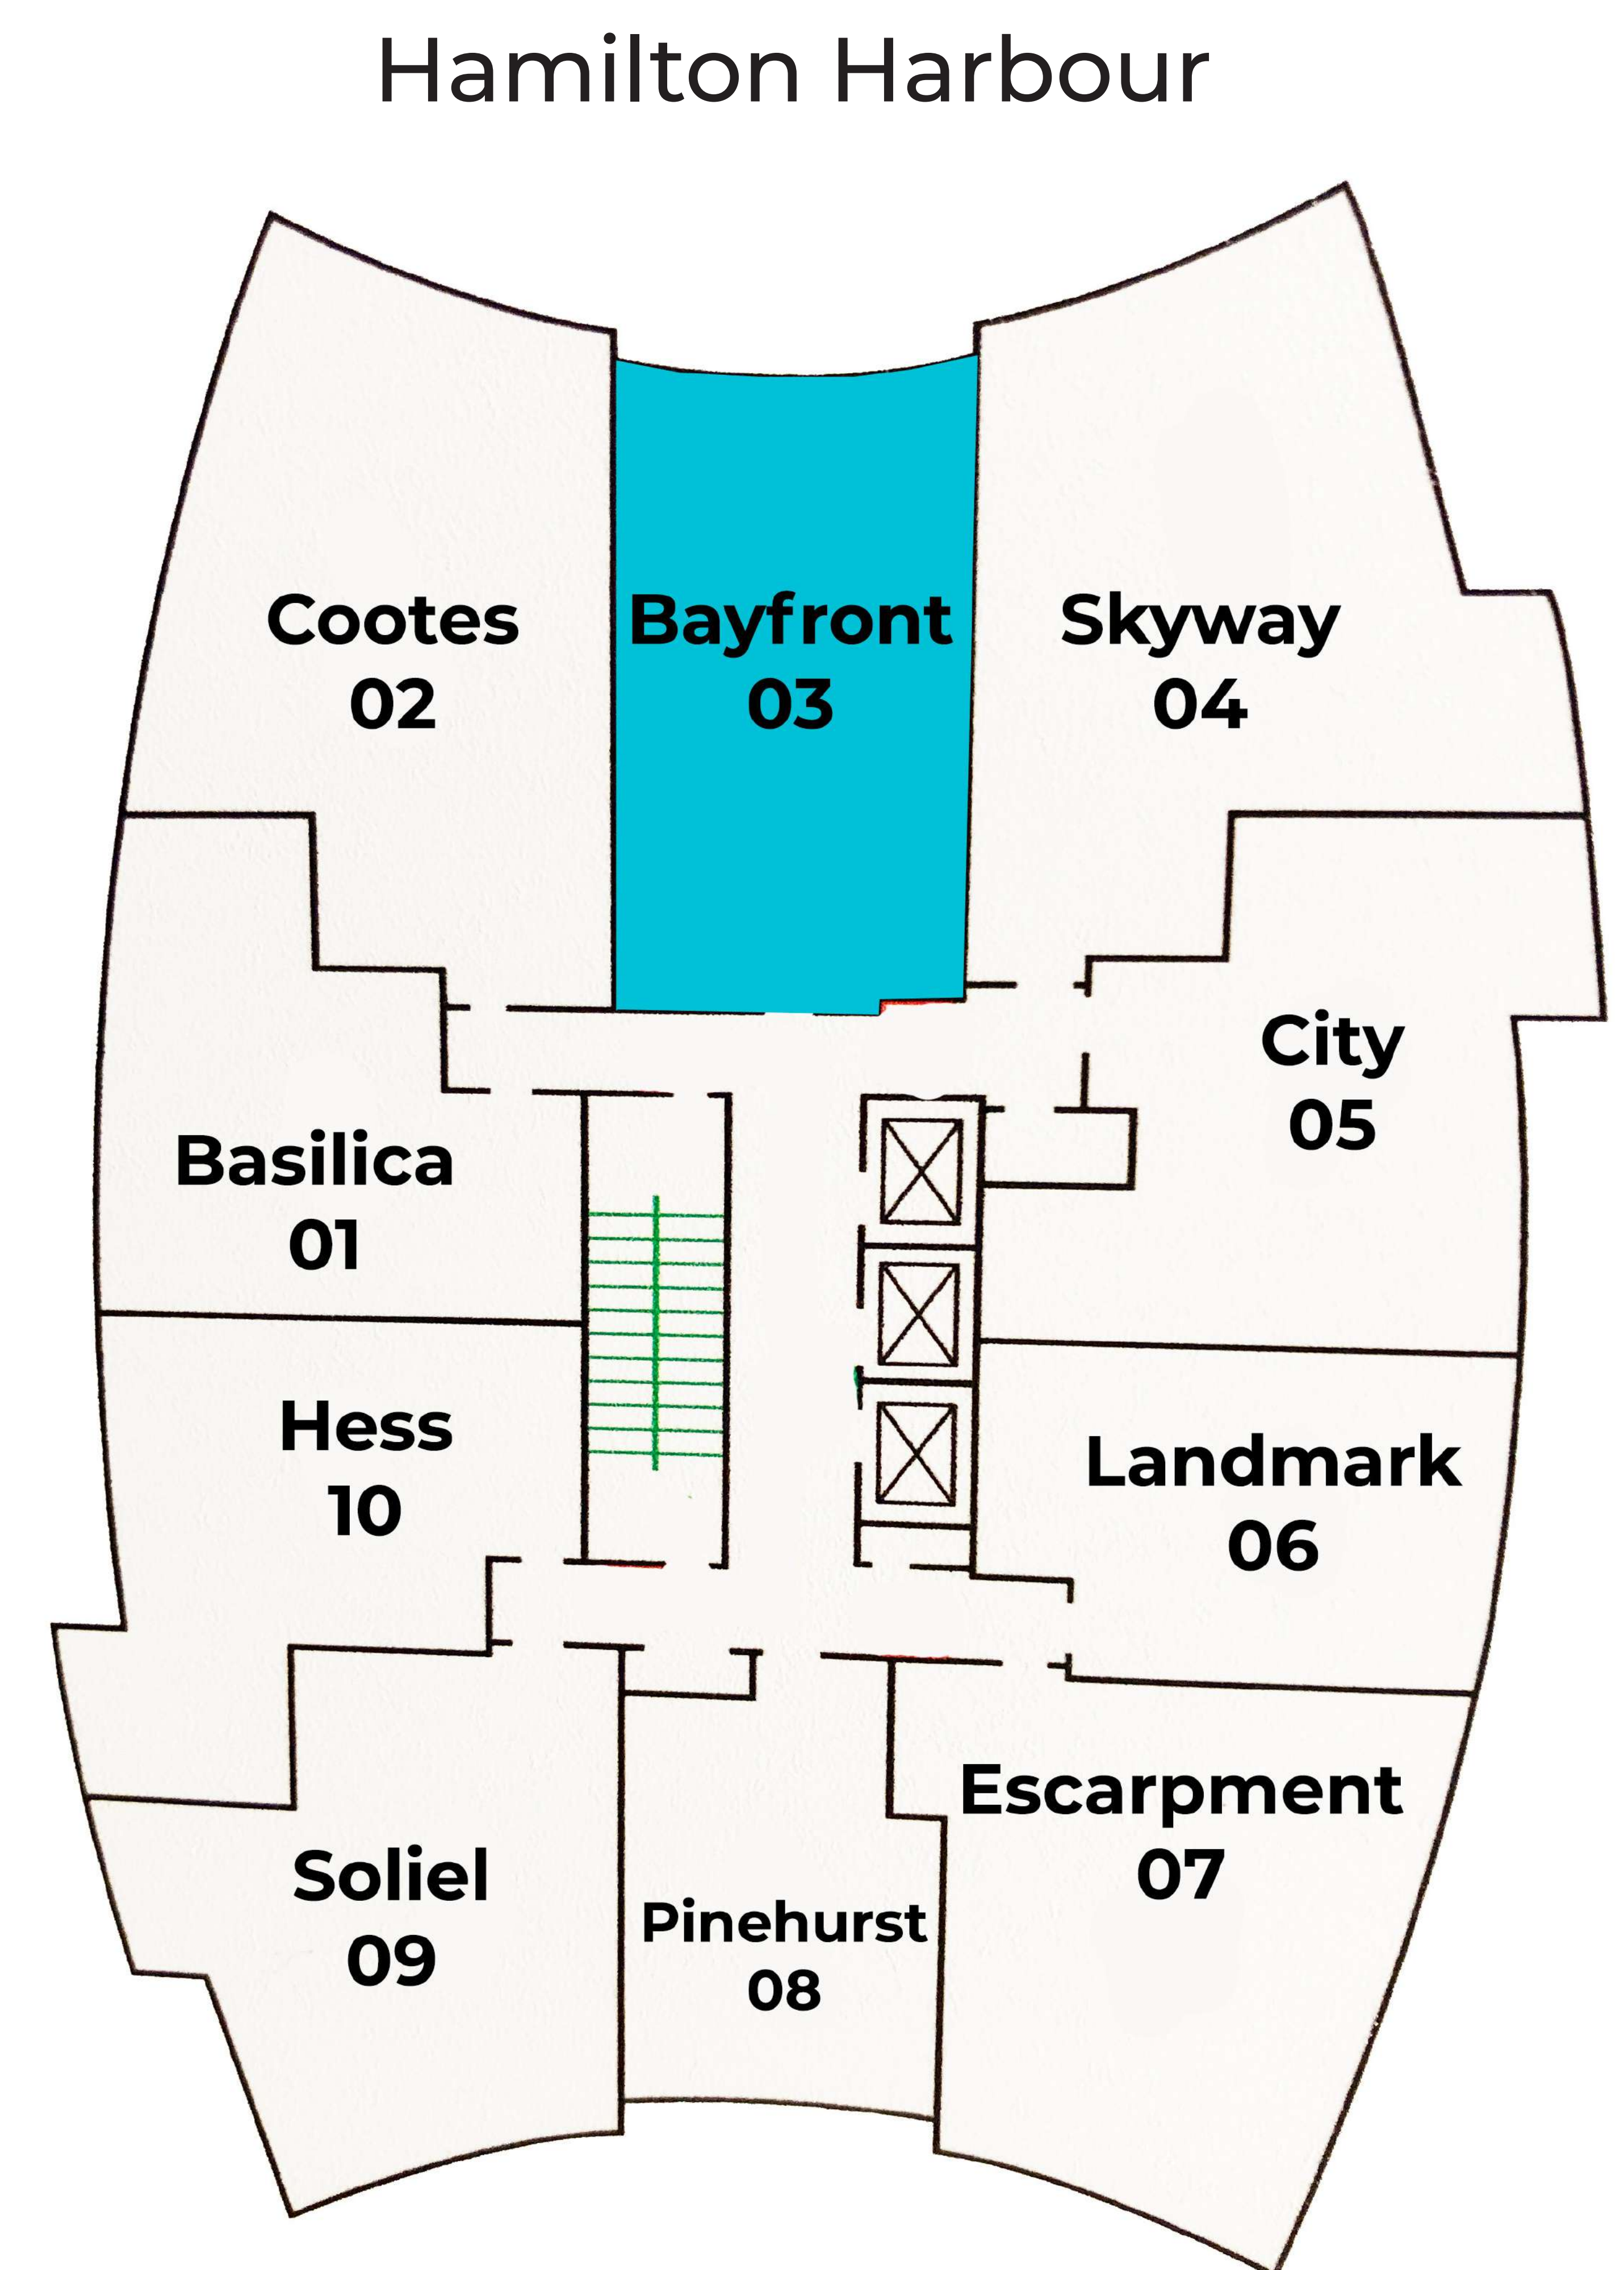

MARQUEE
RESIDENCE

[VIEW CURRENT AVAILABILITY](#)

20 GEORGE ST. HAMILTON

CITY AMENITIES

94
Walk Score

- 
- 1 Hess Village
 - 2 Jackson Square Mall
 - 3 MacNab Transit Terminal
 - 4 City Hall
 - 5 Hunter GO Station
 - 6 Augusta St restaurants
 - 7 Gore Park
 - 8 King William St restaurants
 - 9 James St shopping district
 - 10 West Harbour GO Station

PINEHURST

SUITE 08

614 sqft

1 BEDROOM
1 BATHROOM
1 BALCONY

VIRTUAL TOUR

BAYFRONT

SUITE 03

800 sqft

1 BEDROOM + DEN

1 BATHROOM

1 BALCONY

VIRTUAL TOUR

BASILICA

SUITE 01

778 sqft

2 BEDROOMS
2 BATHROOMS
1 BALCONY

Hamilton Harbour

HESS

SUITE 10

814 sqft

2 BEDROOMS
2 BATHROOMS
1 BALCONY

Hamilton Harbour

LANDMARK

SUITE 06