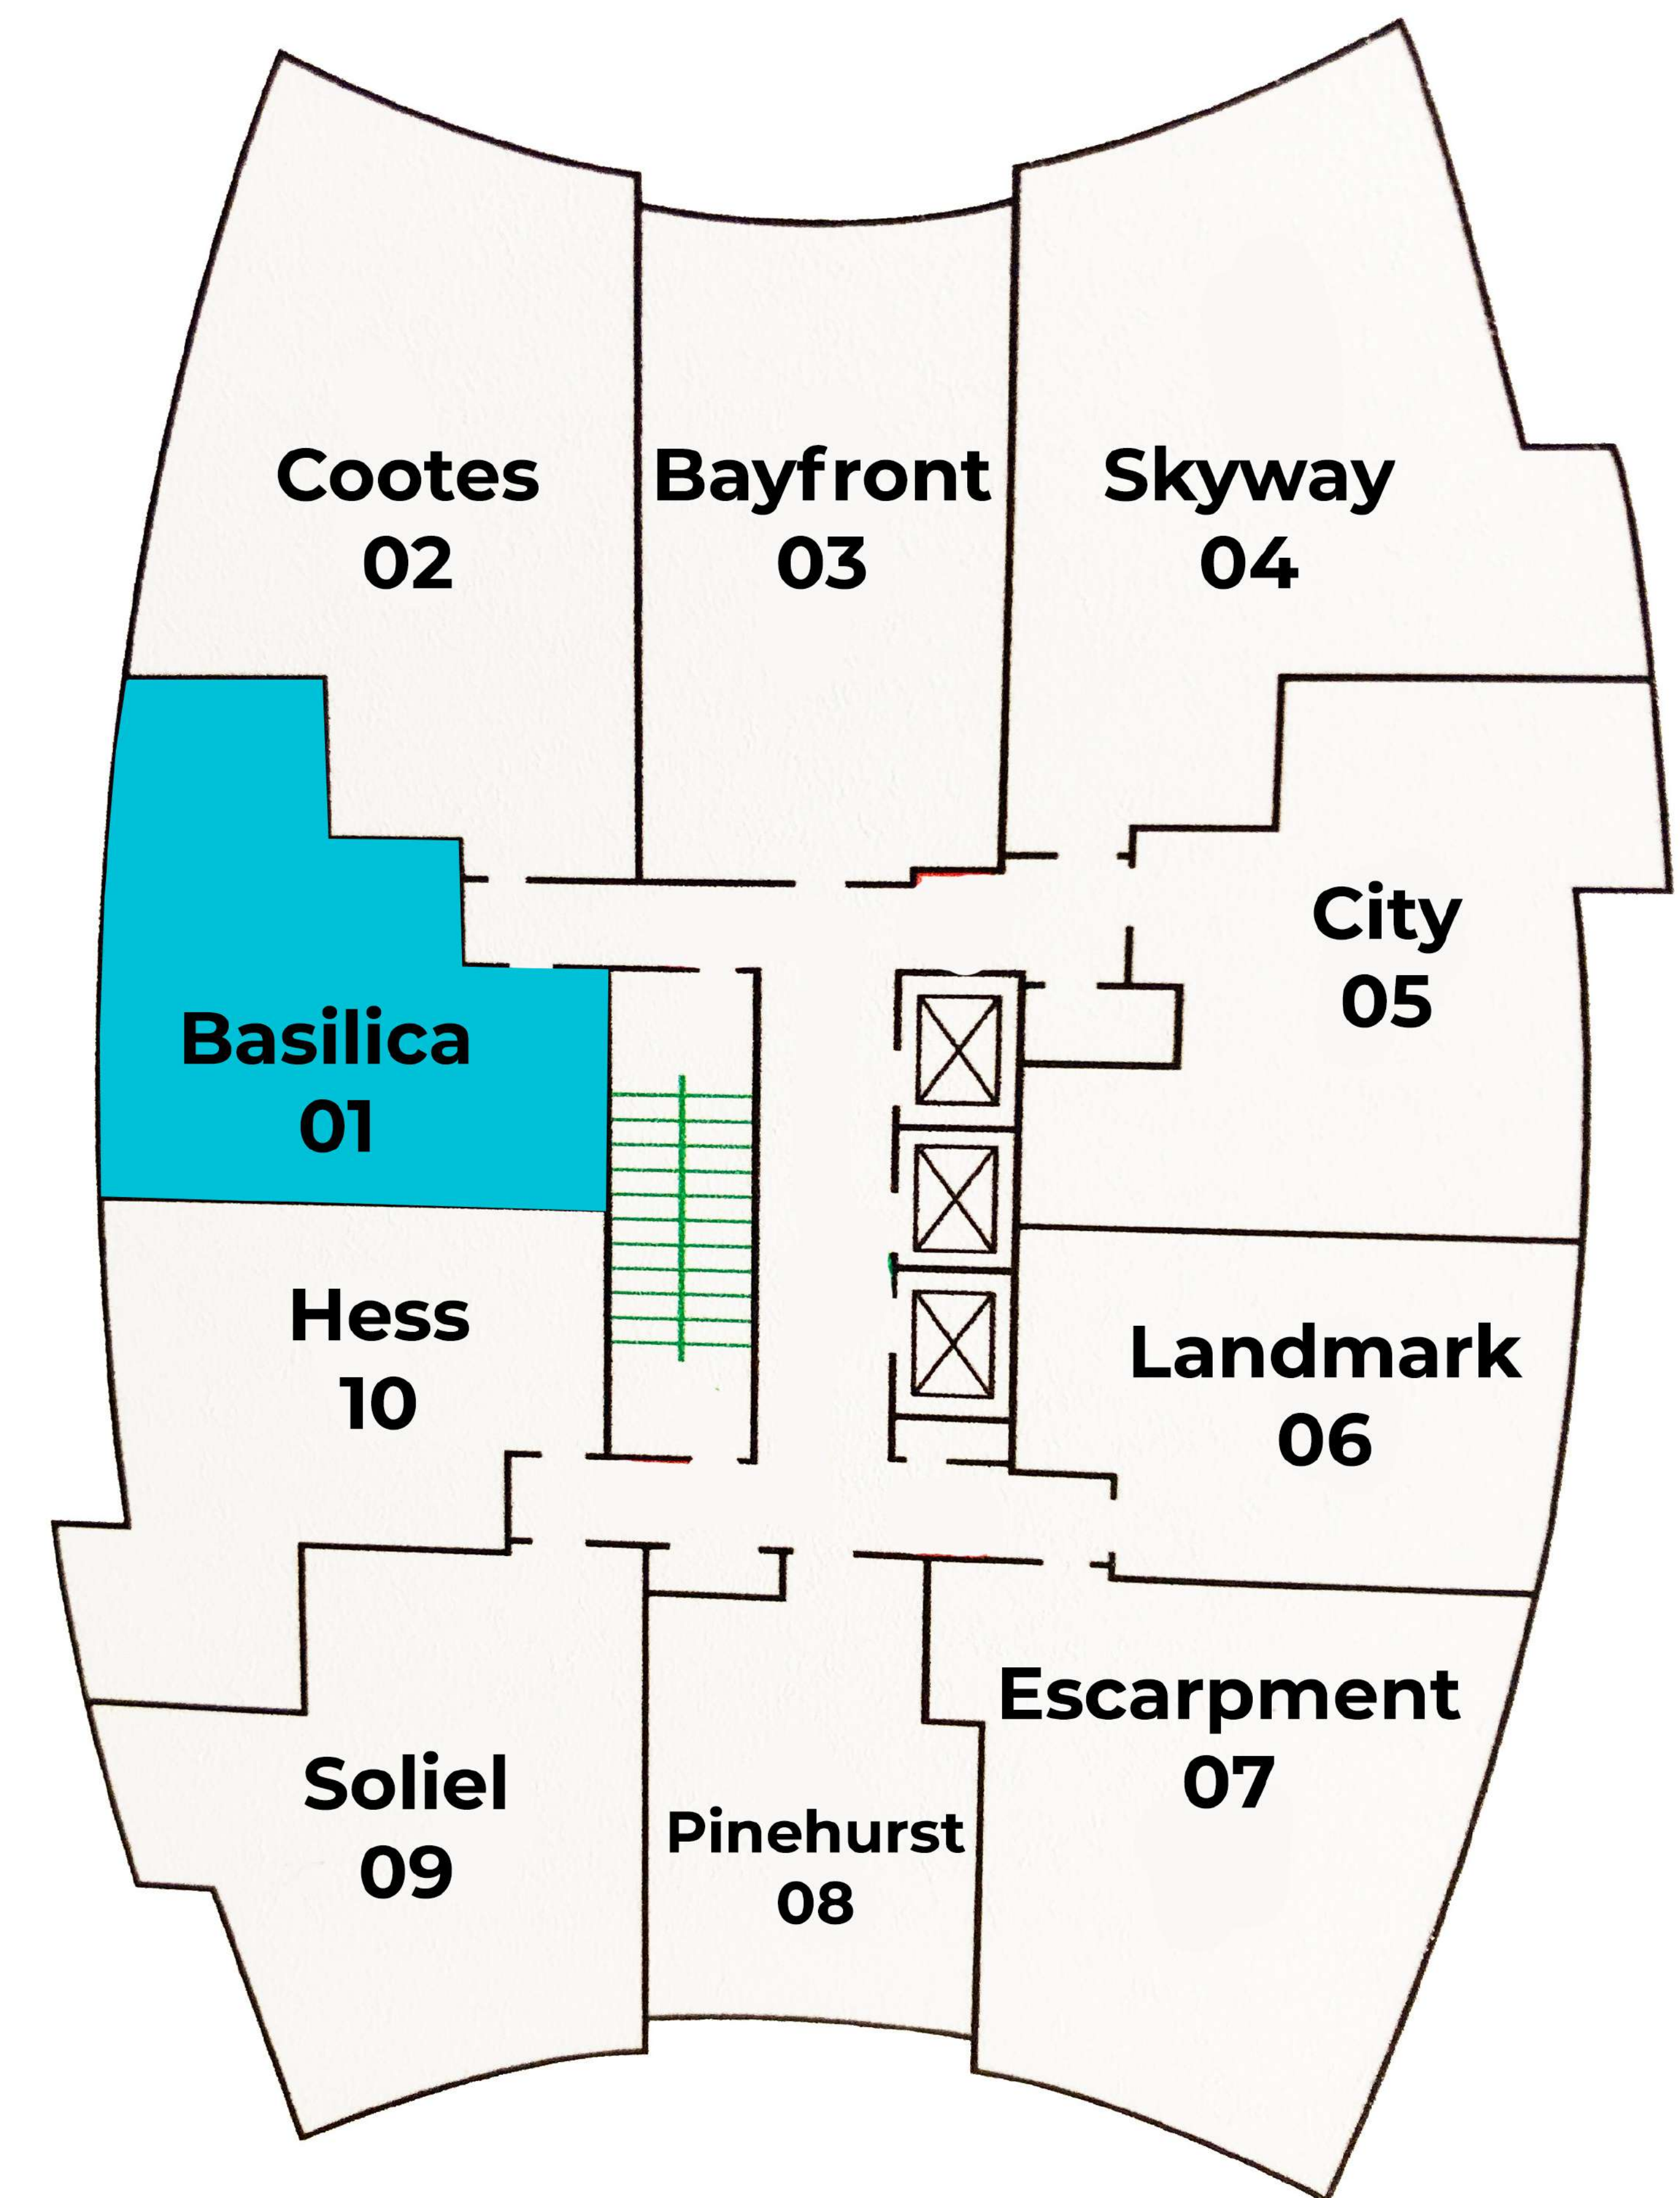

MARQUEE
RESIDENCE

[VIEW CURRENT AVAILABILITY](#)

20 GEORGE ST. HAMILTON

CITY AMENITIES

94
Walk Score

- 
- 1 Hess Village
 - 2 Jackson Square Mall
 - 3 MacNab Transit Terminal
 - 4 City Hall
 - 5 Hunter GO Station
 - 6 Augusta St restaurants
 - 7 Gore Park
 - 8 King William St restaurants
 - 9 James St shopping district
 - 10 West Harbour GO Station

1 BEDROOM + DEN

1 BATHROOM

1 BALCONY

VIRTUAL TOUR

BASILICA

SUITE 01

778 sqft

2 BEDROOMS
2 BATHROOMS
1 BALCONY

Hamilton Harbour

HESS

SUITE 10

814 sqft

2 BEDROOMS
2 BATHROOMS
1 BALCONY

Hamilton Harbour

LANDMARK

SUITE 06

Hamilton Harbour

VIRTUAL TOUR

ESCARPMENT

SUITE 07

923 sqft

2 BEDROOMS
2 BATHROOMS
2 BALCONIES

Hamilton Harbour

VIRTUAL TOUR