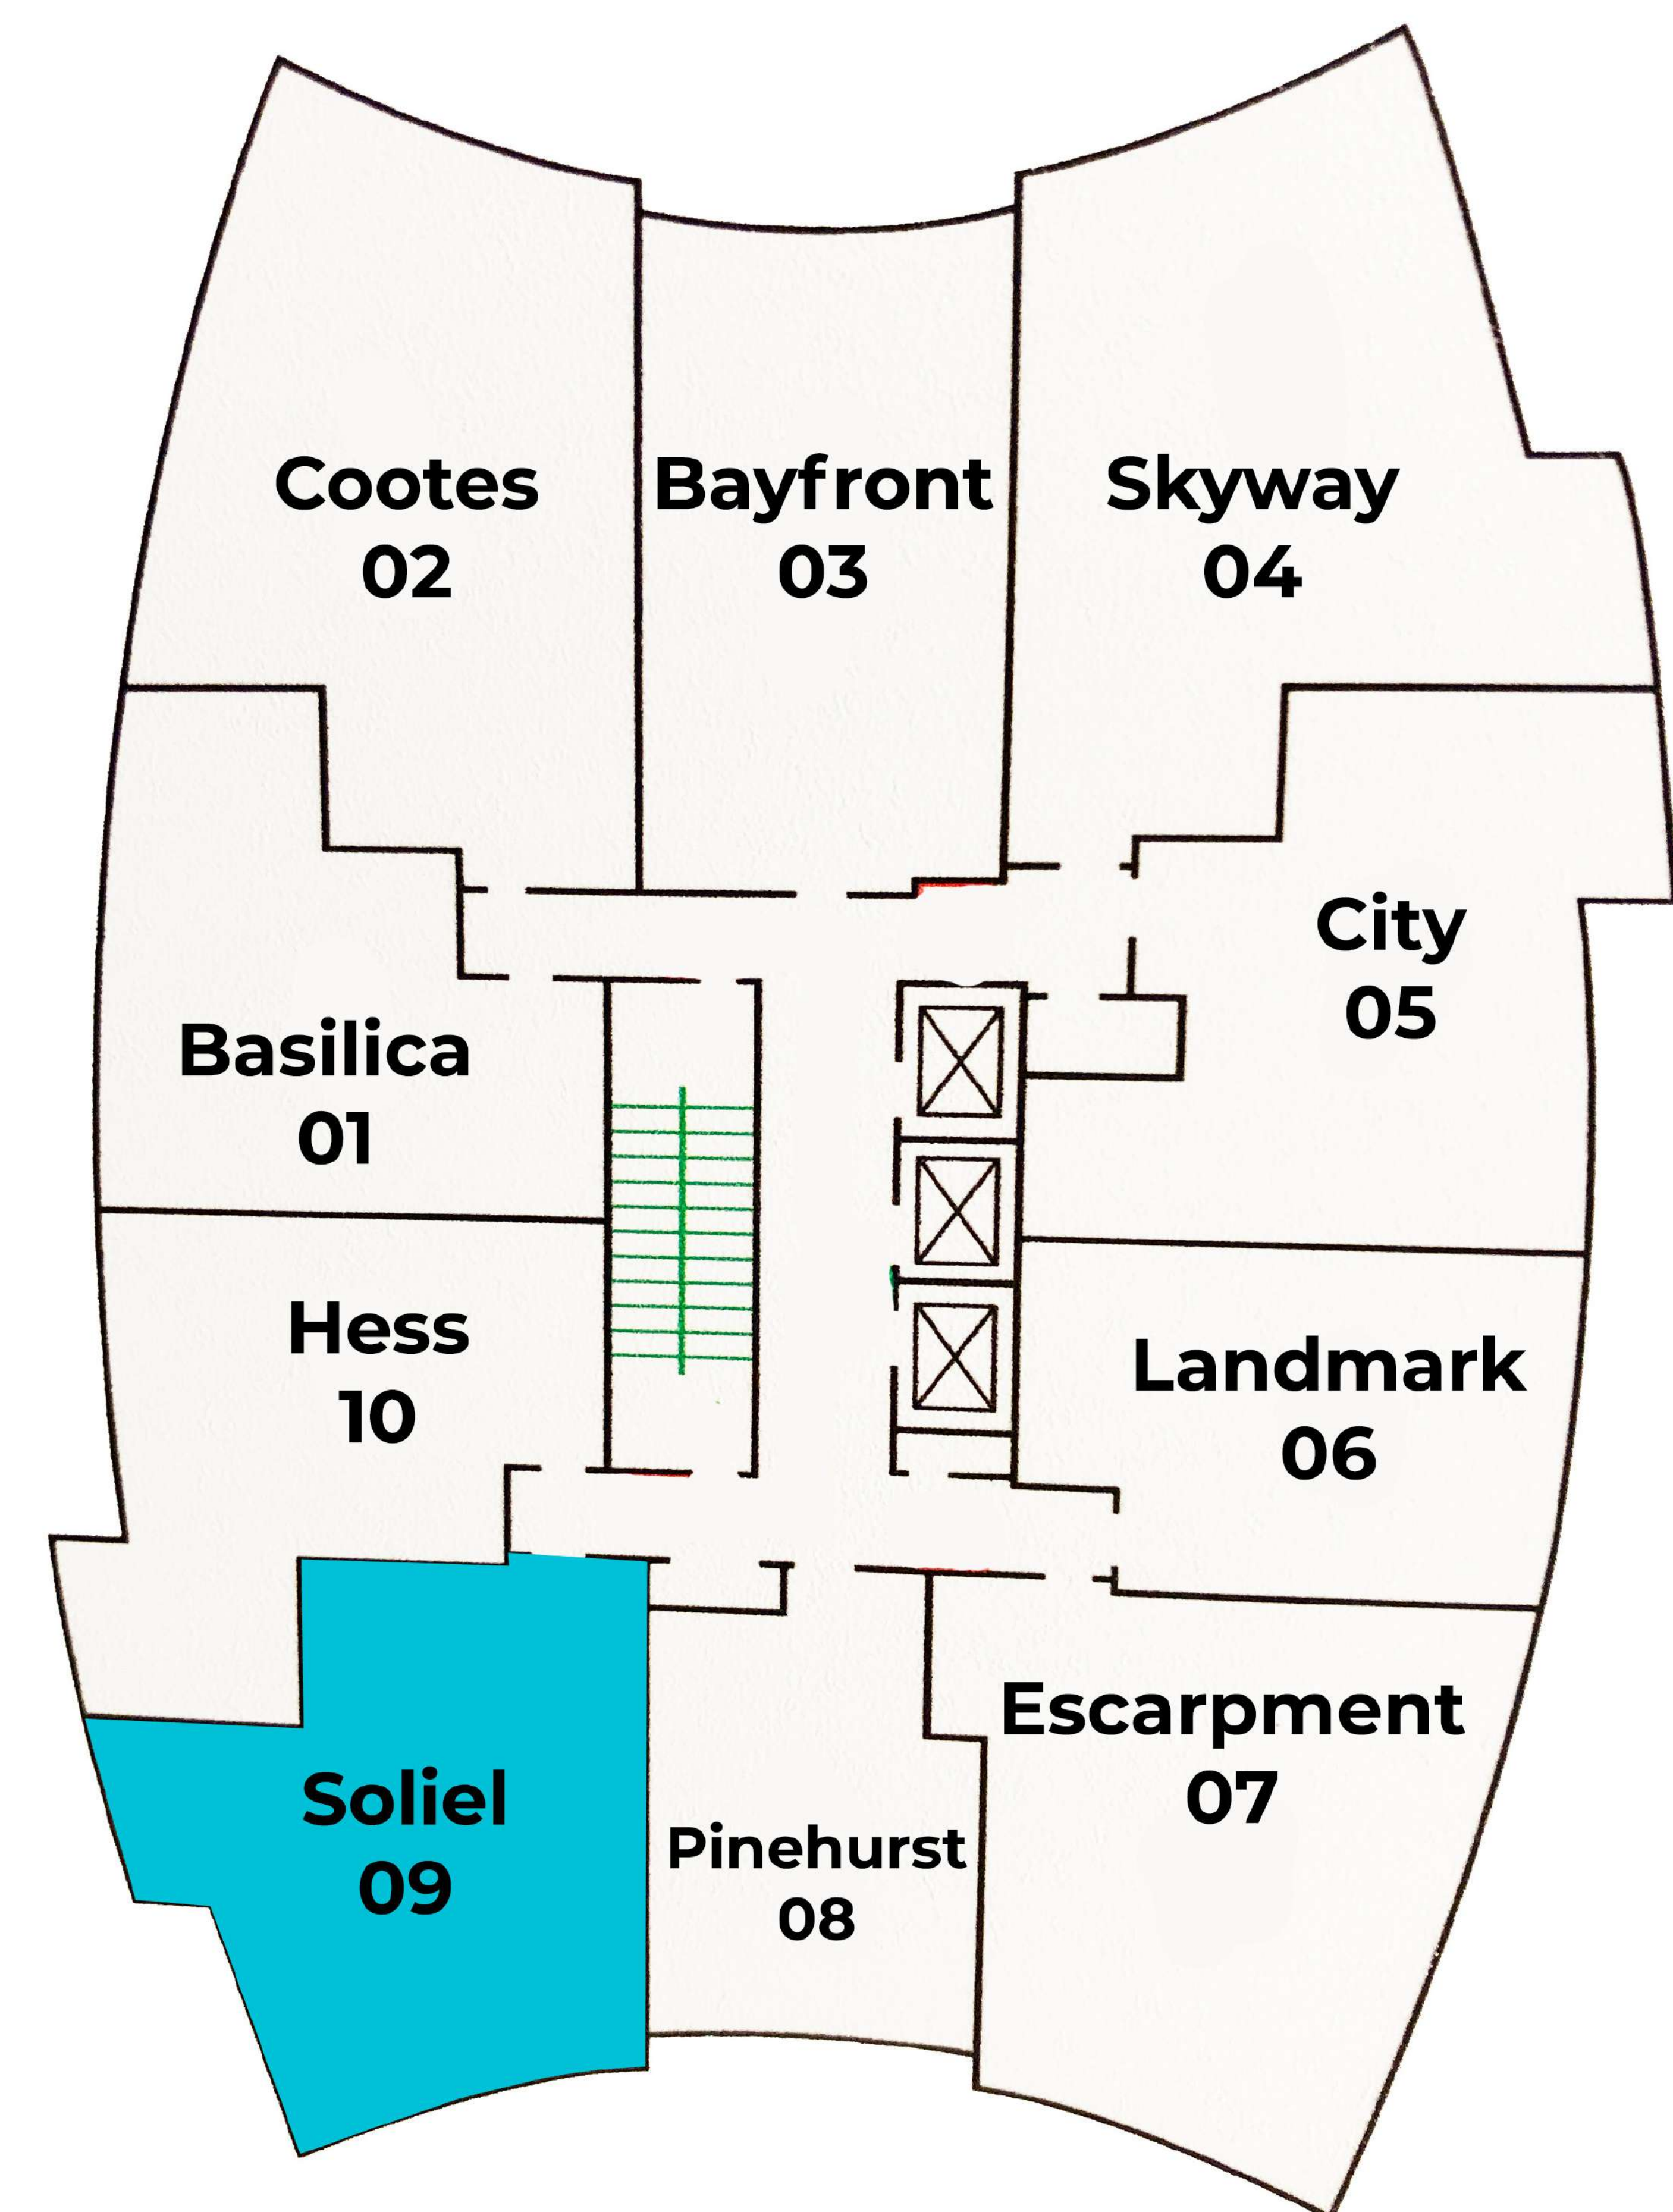

MARQUEE
RESIDENCE

[VIEW CURRENT AVAILABILITY](#)

20 GEORGE ST. HAMILTON

CITY AMENITIES

94
Walk Score

- 
- 1 Hess Village
 - 2 Jackson Square Mall
 - 3 MacNab Transit Terminal
 - 4 City Hall
 - 5 Hunter GO Station
 - 6 Augusta St restaurants
 - 7 Gore Park
 - 8 King William St restaurants
 - 9 James St shopping district
 - 10 West Harbour GO Station

Hamilton Harbour

VIRTUAL TOUR

ESCARPMENT

SUITE 07

923 sqft

2 BEDROOMS
2 BATHROOMS
2 BALCONIES

Hamilton Harbour

VIRTUAL TOUR

SOLIEL

SUITE 09

1,003 sqft

2 BEDROOMS
2 BATHROOMS
2 BALCONIES

Hamilton Harbour

VIRTUAL TOUR

COOTES

SUITE 02

1,071 sqft

2 BEDROOMS
2 BATHROOMS
2 BALCONIES

VIRTUAL TOUR

SKYWAY

SUITE 04

1,077 sqft

2 BEDROOMS
2 BATHROOMS
2 BALCONIES

VIRTUAL TOUR