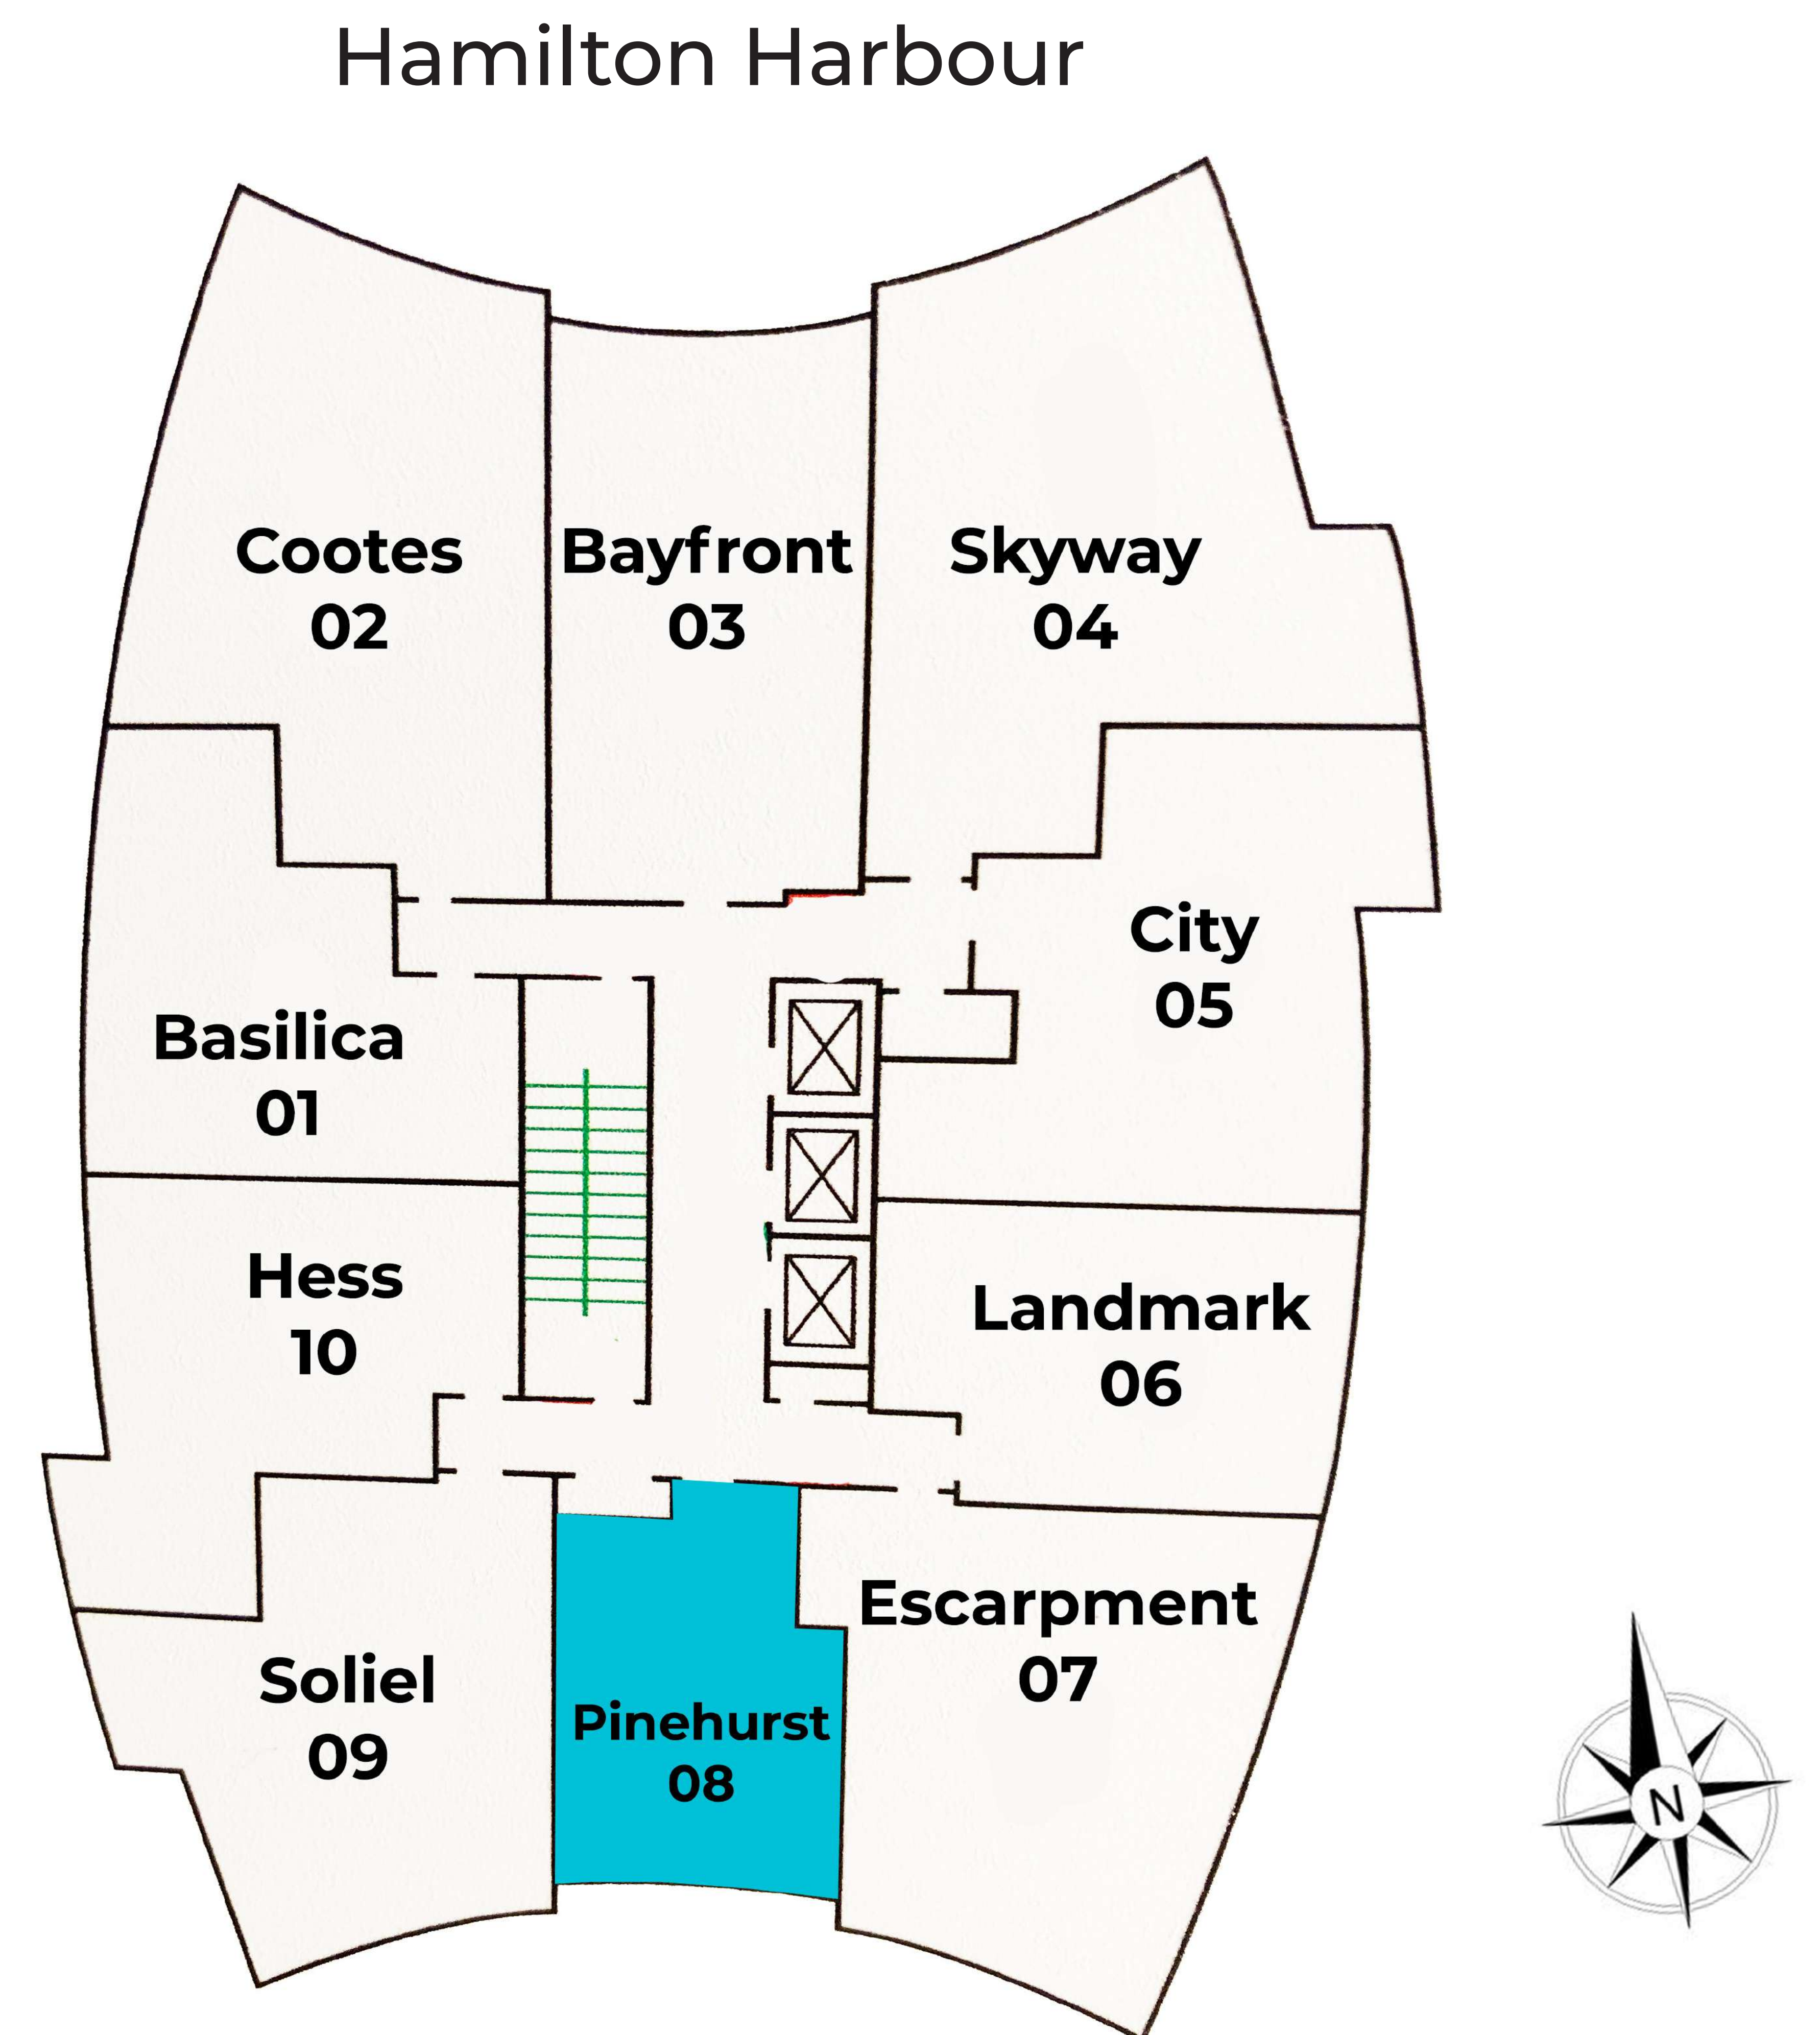

MARQUEE
RESIDENCE

[VIEW CURRENT AVAILABILITY](#)

20 GEORGE ST. HAMILTON

CITY AMENITIES

94
Walk Score

- 
- 1 Hess Village
 - 2 Jackson Square Mall
 - 3 MacNab Transit Terminal
 - 4 City Hall
 - 5 Hunter GO Station
 - 6 Augusta St restaurants
 - 7 Gore Park
 - 8 King William St restaurants
 - 9 James St shopping district
 - 10 West Harbour GO Station

BUILDING AMENITIES

Say goodbye to gym memberships with a fully equipped facility at your disposal. Get your pump on or find your inner Zen in Marquee's state-of-the-art gym and yoga studio.

When you're done with your workout, take in the fresh air from the outdoor terrace on the 8th floor or relax with friends in one of two party rooms, complete with kitchenette and billiards table.

PINEHURST

SUITE 08

614 sqft

1 BEDROOM
1 BATHROOM
1 BALCONY

VIRTUAL TOUR

BAYFRONT

SUITE 03

800 sqft

Hamilton Harbour

HESS

SUITE 10

814 sqft

2 BEDROOMS
2 BATHROOMS
1 BALCONY

Hamilton Harbour

LANDMARK

SUITE 06