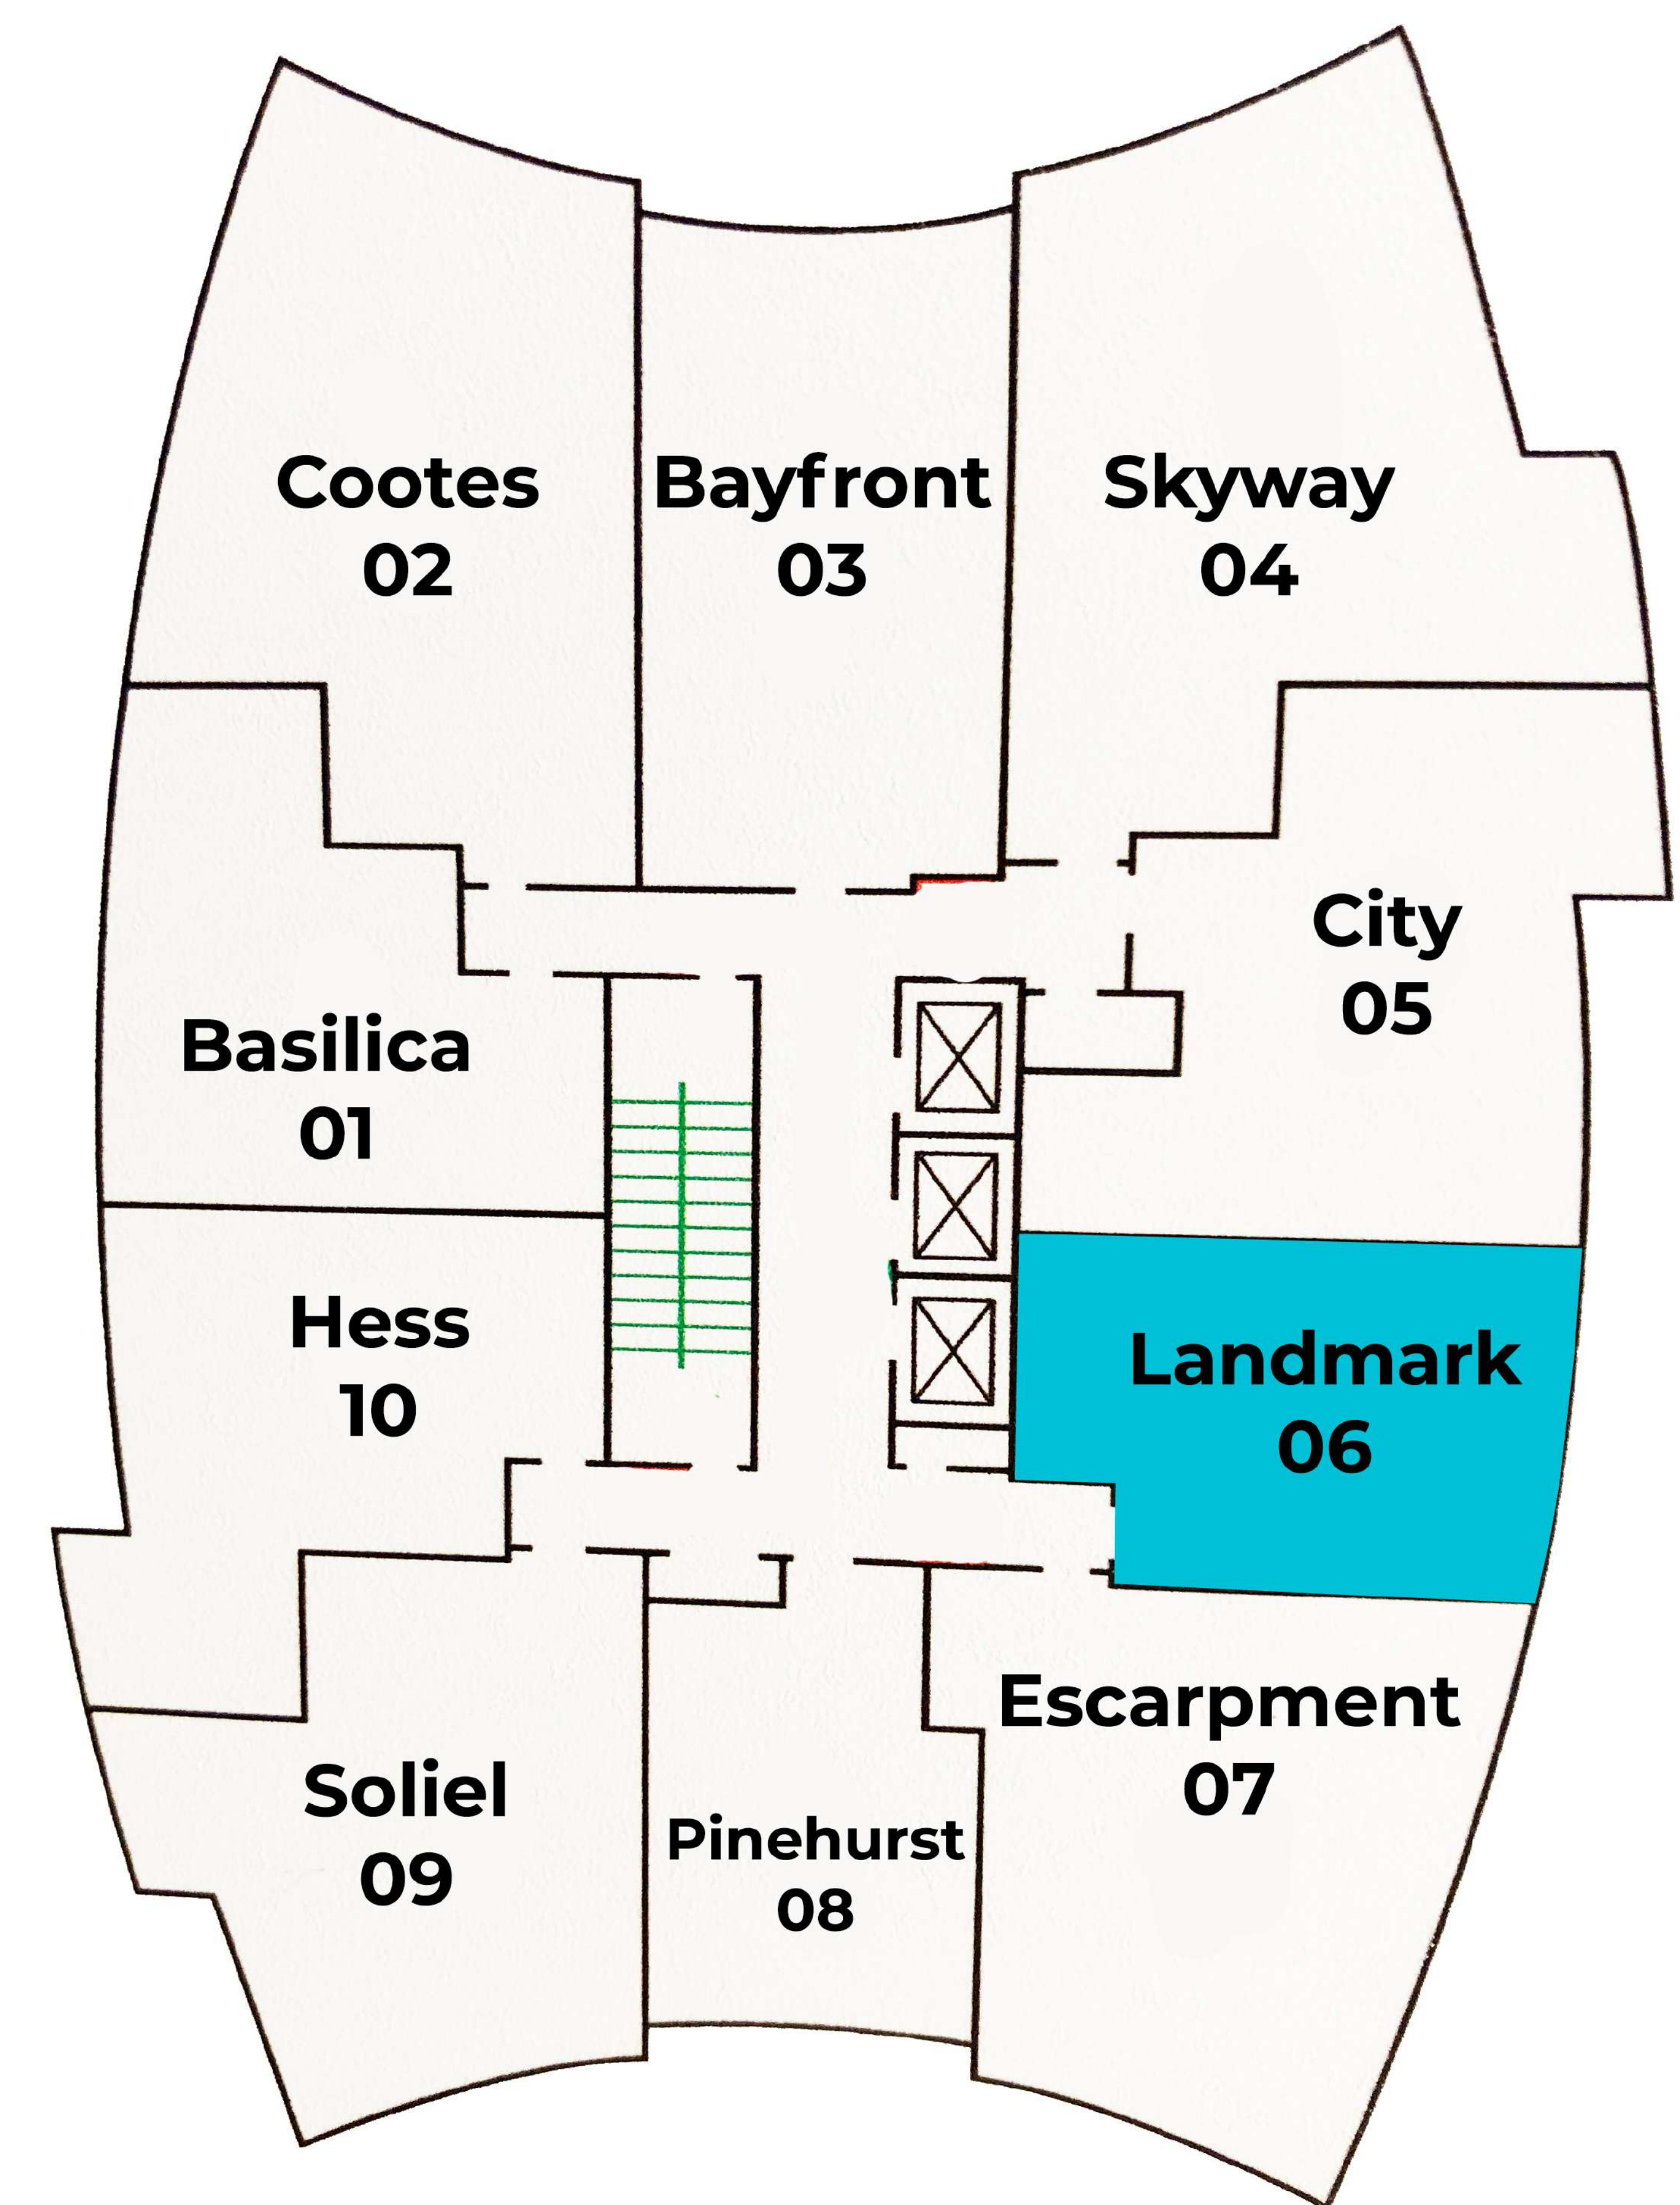

MARQUEE
RESIDENCE

[VIEW CURRENT AVAILABILITY](#)

20 GEORGE ST. HAMILTON

CITY AMENITIES

94
Walk Score

- 
- 1 Hess Village
 - 2 Jackson Square Mall
 - 3 MacNab Transit Terminal
 - 4 City Hall
 - 5 Hunter GO Station
 - 6 Augusta St restaurants
 - 7 Gore Park
 - 8 King William St restaurants
 - 9 James St shopping district
 - 10 West Harbour GO Station

Hamilton Harbour

HESS

SUITE 10

814 sqft

2 BEDROOMS
2 BATHROOMS
1 BALCONY

Hamilton Harbour

LANDMARK

SUITE 06

818 sqft

2 BEDROOMS
2 BATHROOMS
1 BALCONY

Hamilton Harbour

VIRTUAL TOUR

CITY

SUITE 05

870 sqft

2 BEDROOMS
2 BATHROOMS
1 BALCONY

Hamilton Harbour

VIRTUAL TOUR

ESCARPMENT

SUITE 07

923 sqft

2 BEDROOMS
2 BATHROOMS
2 BALCONIES

Hamilton Harbour

VIRTUAL TOUR