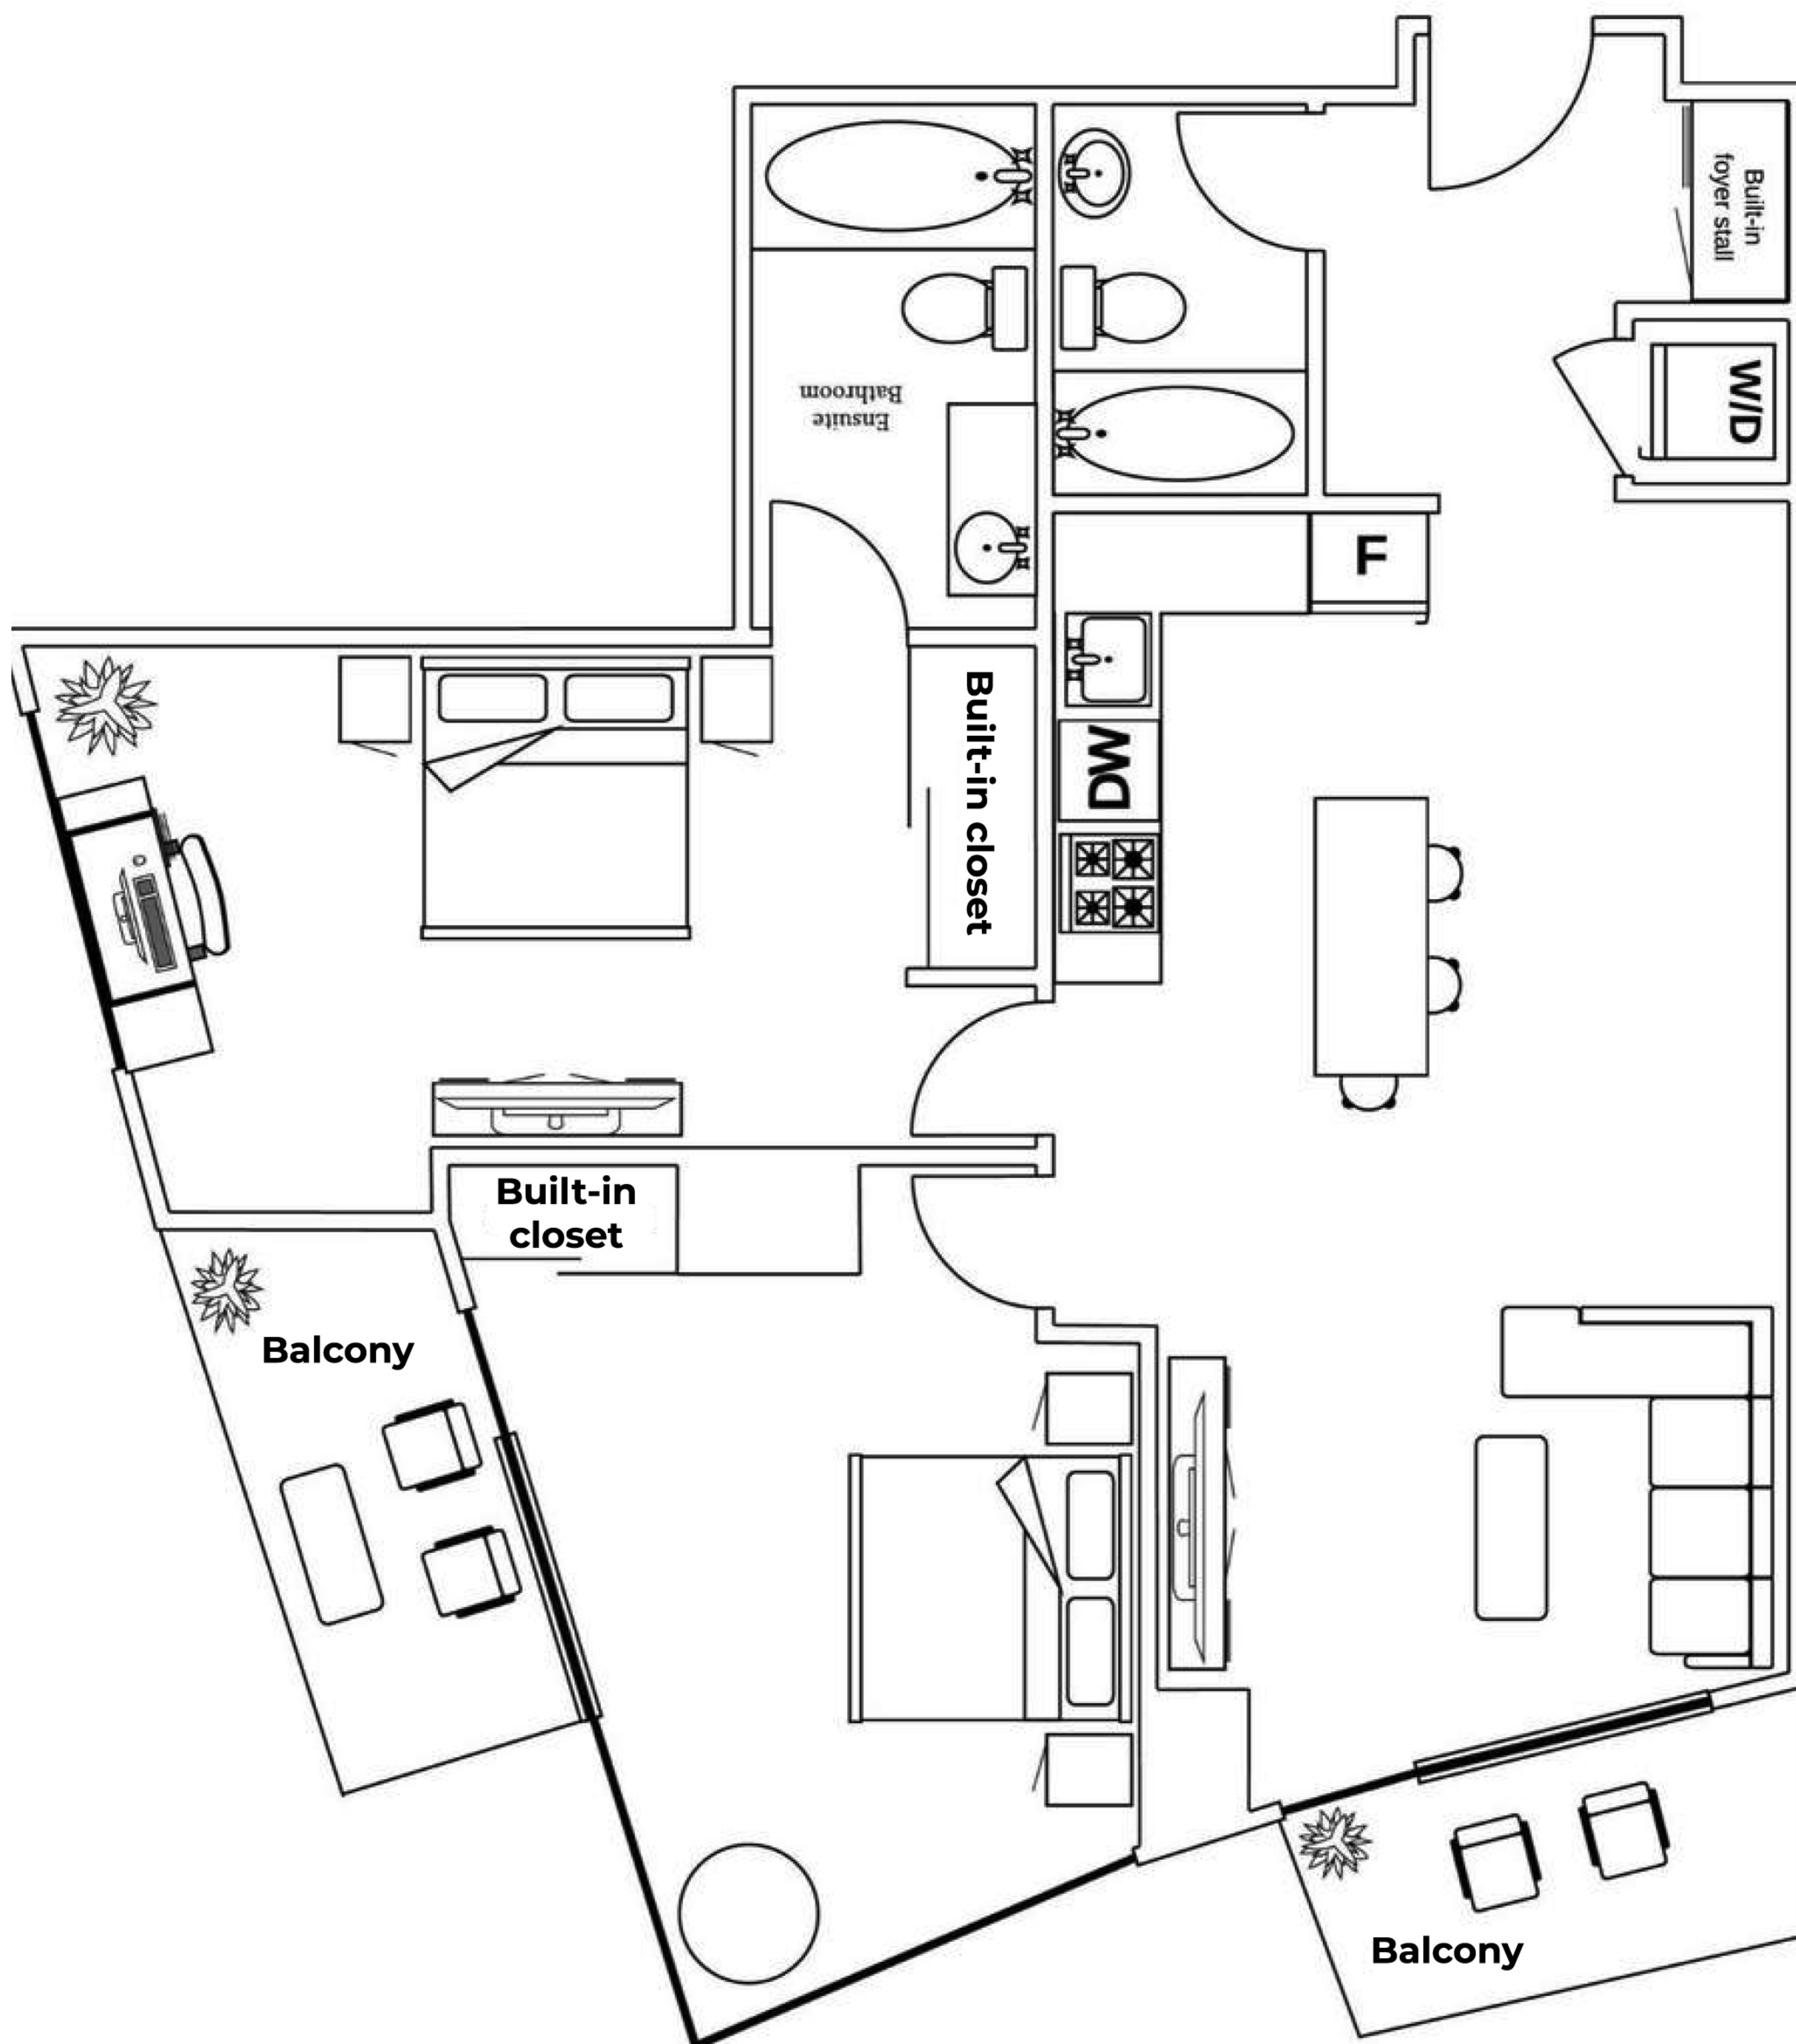

MARQUEE
RESIDENCE

[VIEW CURRENT AVAILABILITY](#)

20 GEORGE ST. HAMILTON

CITY AMENITIES

94
Walk Score

- 
- 1 Hess Village
 - 2 Jackson Square Mall
 - 3 MacNab Transit Terminal
 - 4 City Hall
 - 5 Hunter GO Station
 - 6 Augusta St restaurants
 - 7 Gore Park
 - 8 King William St restaurants
 - 9 James St shopping district
 - 10 West Harbour GO Station

Hamilton Harbour

HESS

SUITE 10

814 sqft

2 BEDROOMS
2 BATHROOMS
1 BALCONY

Hamilton Harbour

LANDMARK

SUITE 06

Hamilton Harbour

VIRTUAL TOUR

ESCARPMENT

SUITE 07

923 sqft

2 BEDROOMS
2 BATHROOMS
2 BALCONIES

Hamilton Harbour

VIRTUAL TOUR

SOLIEL

SUITE 09

1,003 sqft

2 BEDROOMS
2 BATHROOMS
2 BALCONIES

Hamilton Harbour

VIRTUAL TOUR

COOTES

SUITE 02