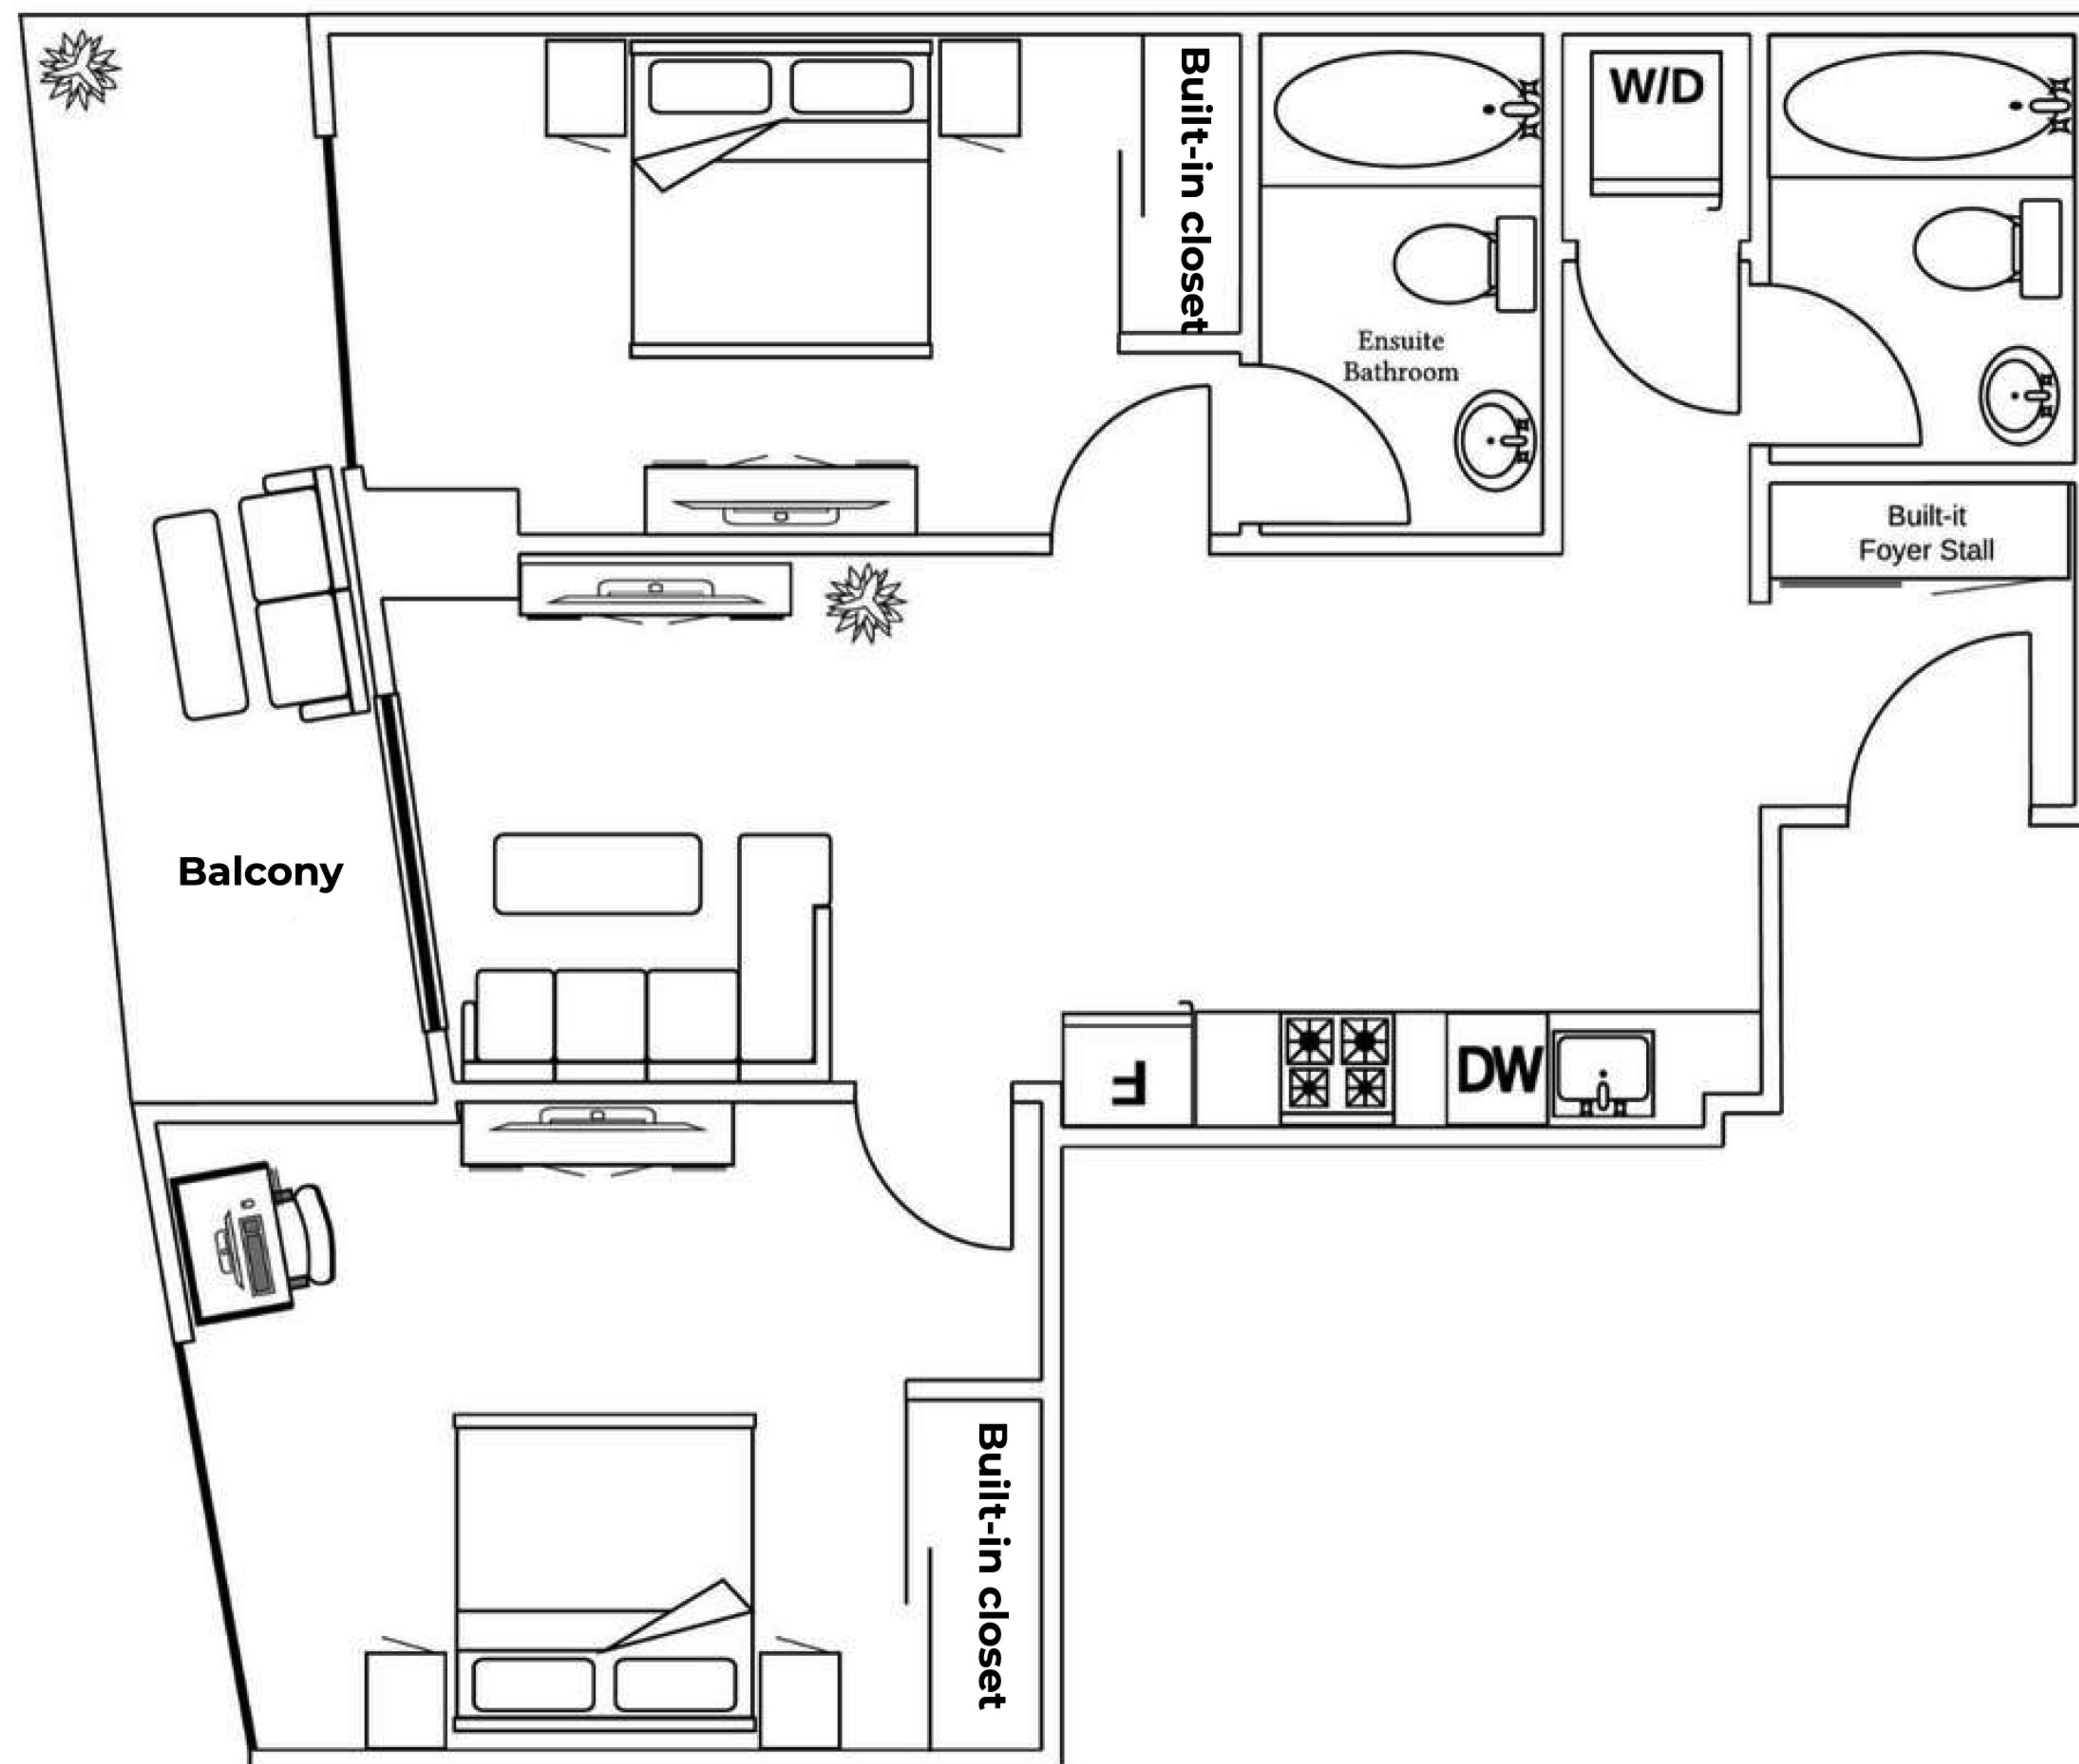

1 BEDROOM + DEN

1 BATHROOM

1 BALCONY

VIRTUAL TOUR

BASILICA

SUITE 01

778 sqft

2 BEDROOMS
2 BATHROOMS
1 BALCONY

Hamilton Harbour

HESS

SUITE 10

814 sqft

2 BEDROOMS
2 BATHROOMS
1 BALCONY

Hamilton Harbour

LANDMARK

SUITE 06