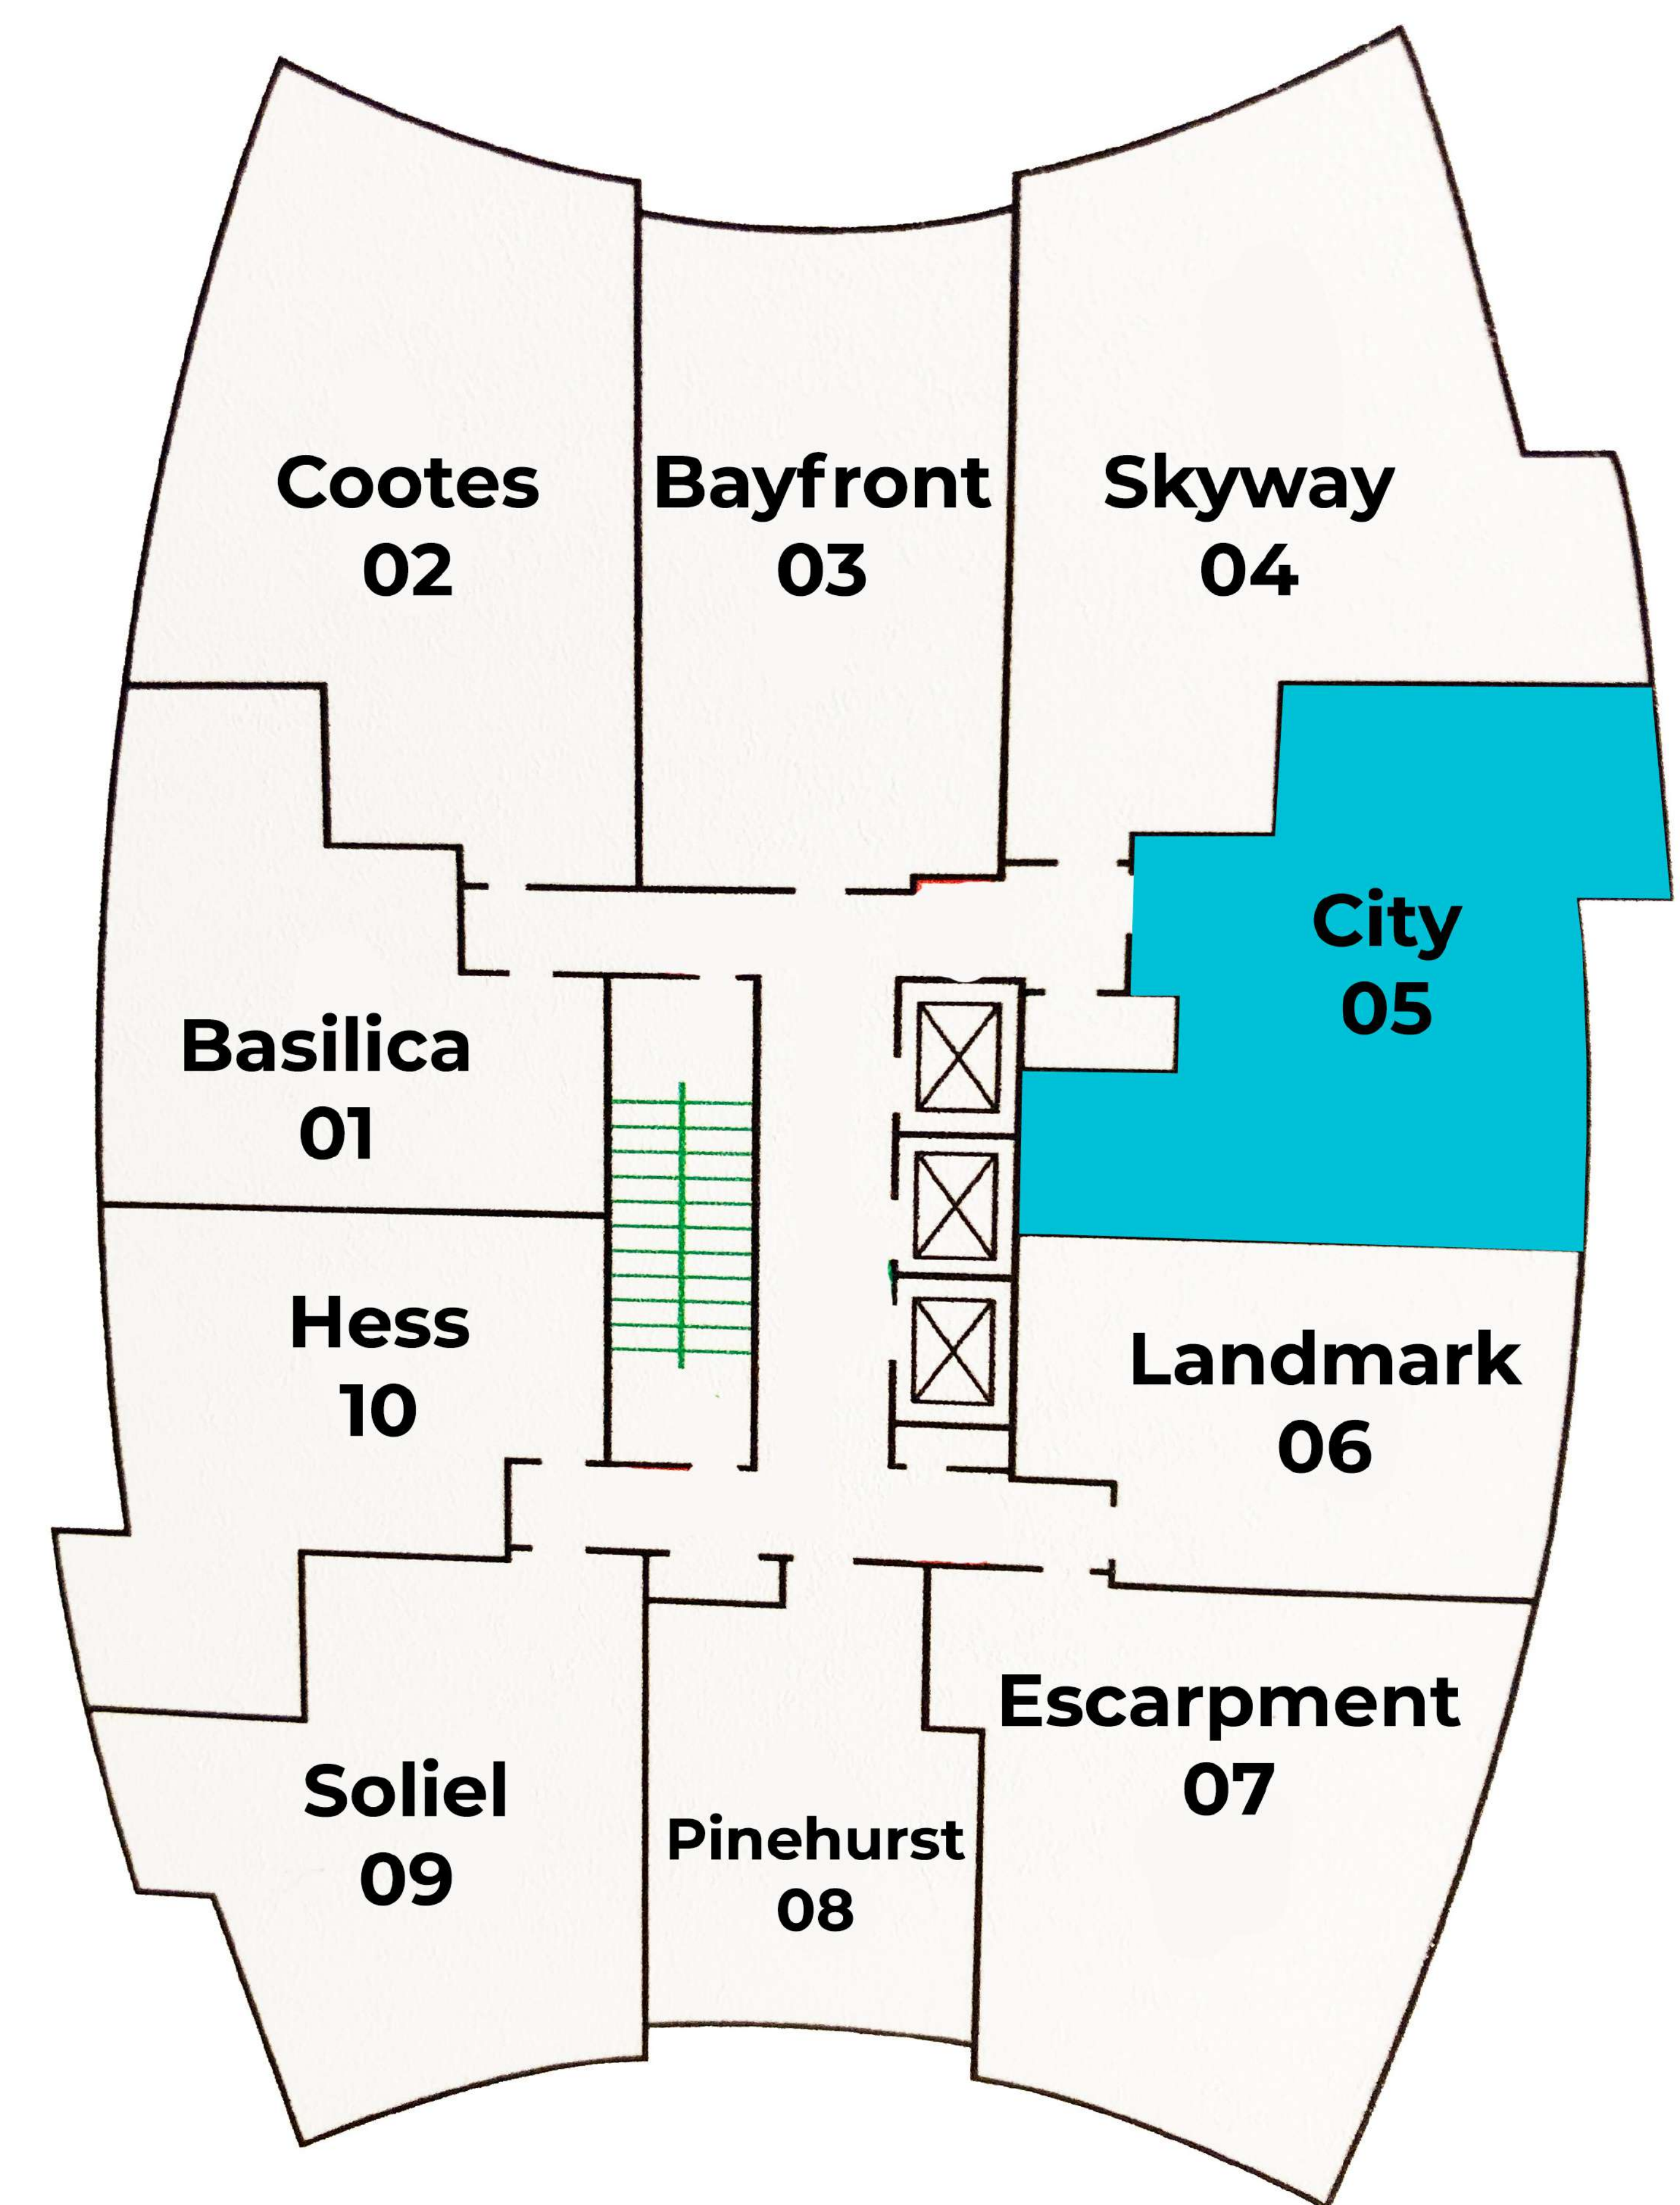

MARQUEE
RESIDENCE

[VIEW CURRENT AVAILABILITY](#)

20 GEORGE ST. HAMILTON

CITY AMENITIES

94
Walk Score

- 
- 1 Hess Village
 - 2 Jackson Square Mall
 - 3 MacNab Transit Terminal
 - 4 City Hall
 - 5 Hunter GO Station
 - 6 Augusta St restaurants
 - 7 Gore Park
 - 8 King William St restaurants
 - 9 James St shopping district
 - 10 West Harbour GO Station

Hamilton Harbour

HESS

SUITE 10

814 sqft

2 BEDROOMS
2 BATHROOMS
1 BALCONY

Hamilton Harbour

LANDMARK

SUITE 06

818 sqft

2 BEDROOMS
2 BATHROOMS
1 BALCONY

Hamilton Harbour

VIRTUAL TOUR

CITY

SUITE 05

870 sqft

2 BEDROOMS
2 BATHROOMS
1 BALCONY

Hamilton Harbour

VIRTUAL TOUR

ESCARPMENT

SUITE 07

923 sqft

2 BEDROOMS
2 BATHROOMS
2 BALCONIES

Hamilton Harbour

VIRTUAL TOUR