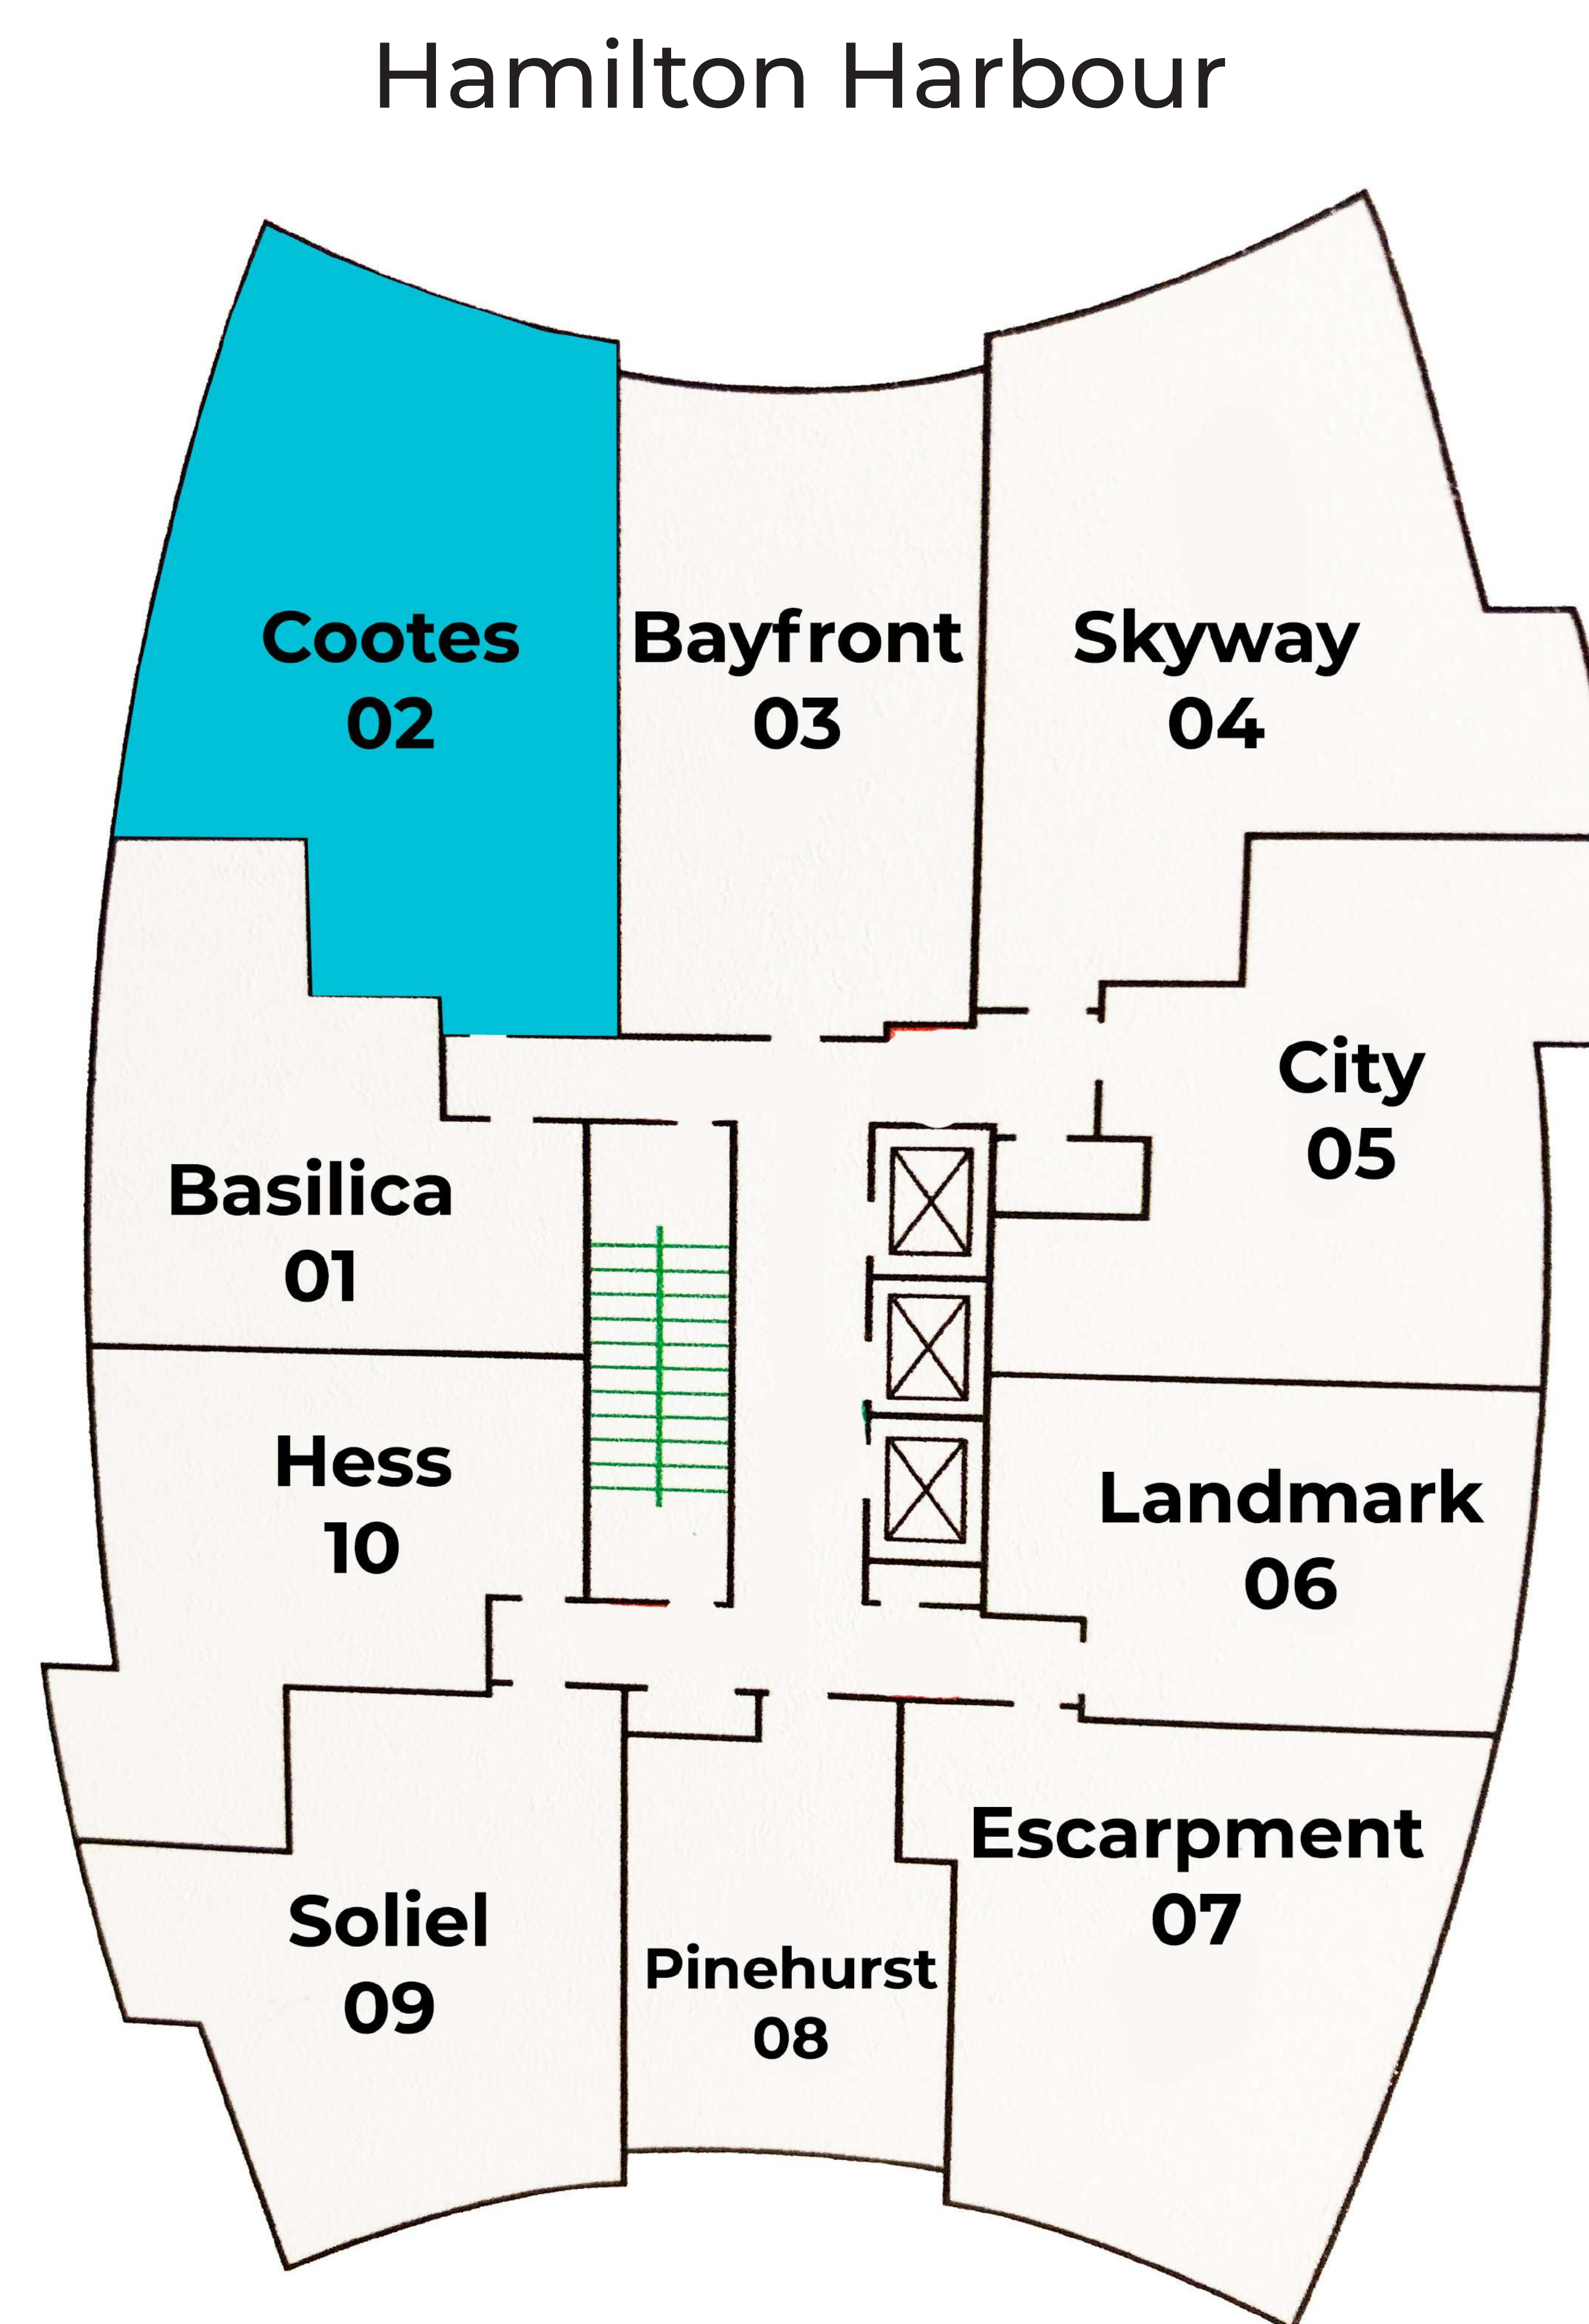

MARQUEE
RESIDENCE

[VIEW CURRENT AVAILABILITY](#)

20 GEORGE ST. HAMILTON

CITY AMENITIES

94
Walk Score

- 
- 1 Hess Village
 - 2 Jackson Square Mall
 - 3 MacNab Transit Terminal
 - 4 City Hall
 - 5 Hunter GO Station
 - 6 Augusta St restaurants
 - 7 Gore Park
 - 8 King William St restaurants
 - 9 James St shopping district
 - 10 West Harbour GO Station

Hamilton Harbour

VIRTUAL TOUR

ESCARPMENT

SUITE 07

923 sqft

2 BEDROOMS
2 BATHROOMS
2 BALCONIES

Hamilton Harbour

VIRTUAL TOUR

SOLIEL

SUITE 09

1,003 sqft

2 BEDROOMS
2 BATHROOMS
2 BALCONIES

Hamilton Harbour

VIRTUAL TOUR

COOTES

SUITE 02

1,071 sqft

2 BEDROOMS
2 BATHROOMS
2 BALCONIES

VIRTUAL TOUR

SKYWAY

SUITE 04

1,077 sqft

2 BEDROOMS
2 BATHROOMS
2 BALCONIES

VIRTUAL TOUR