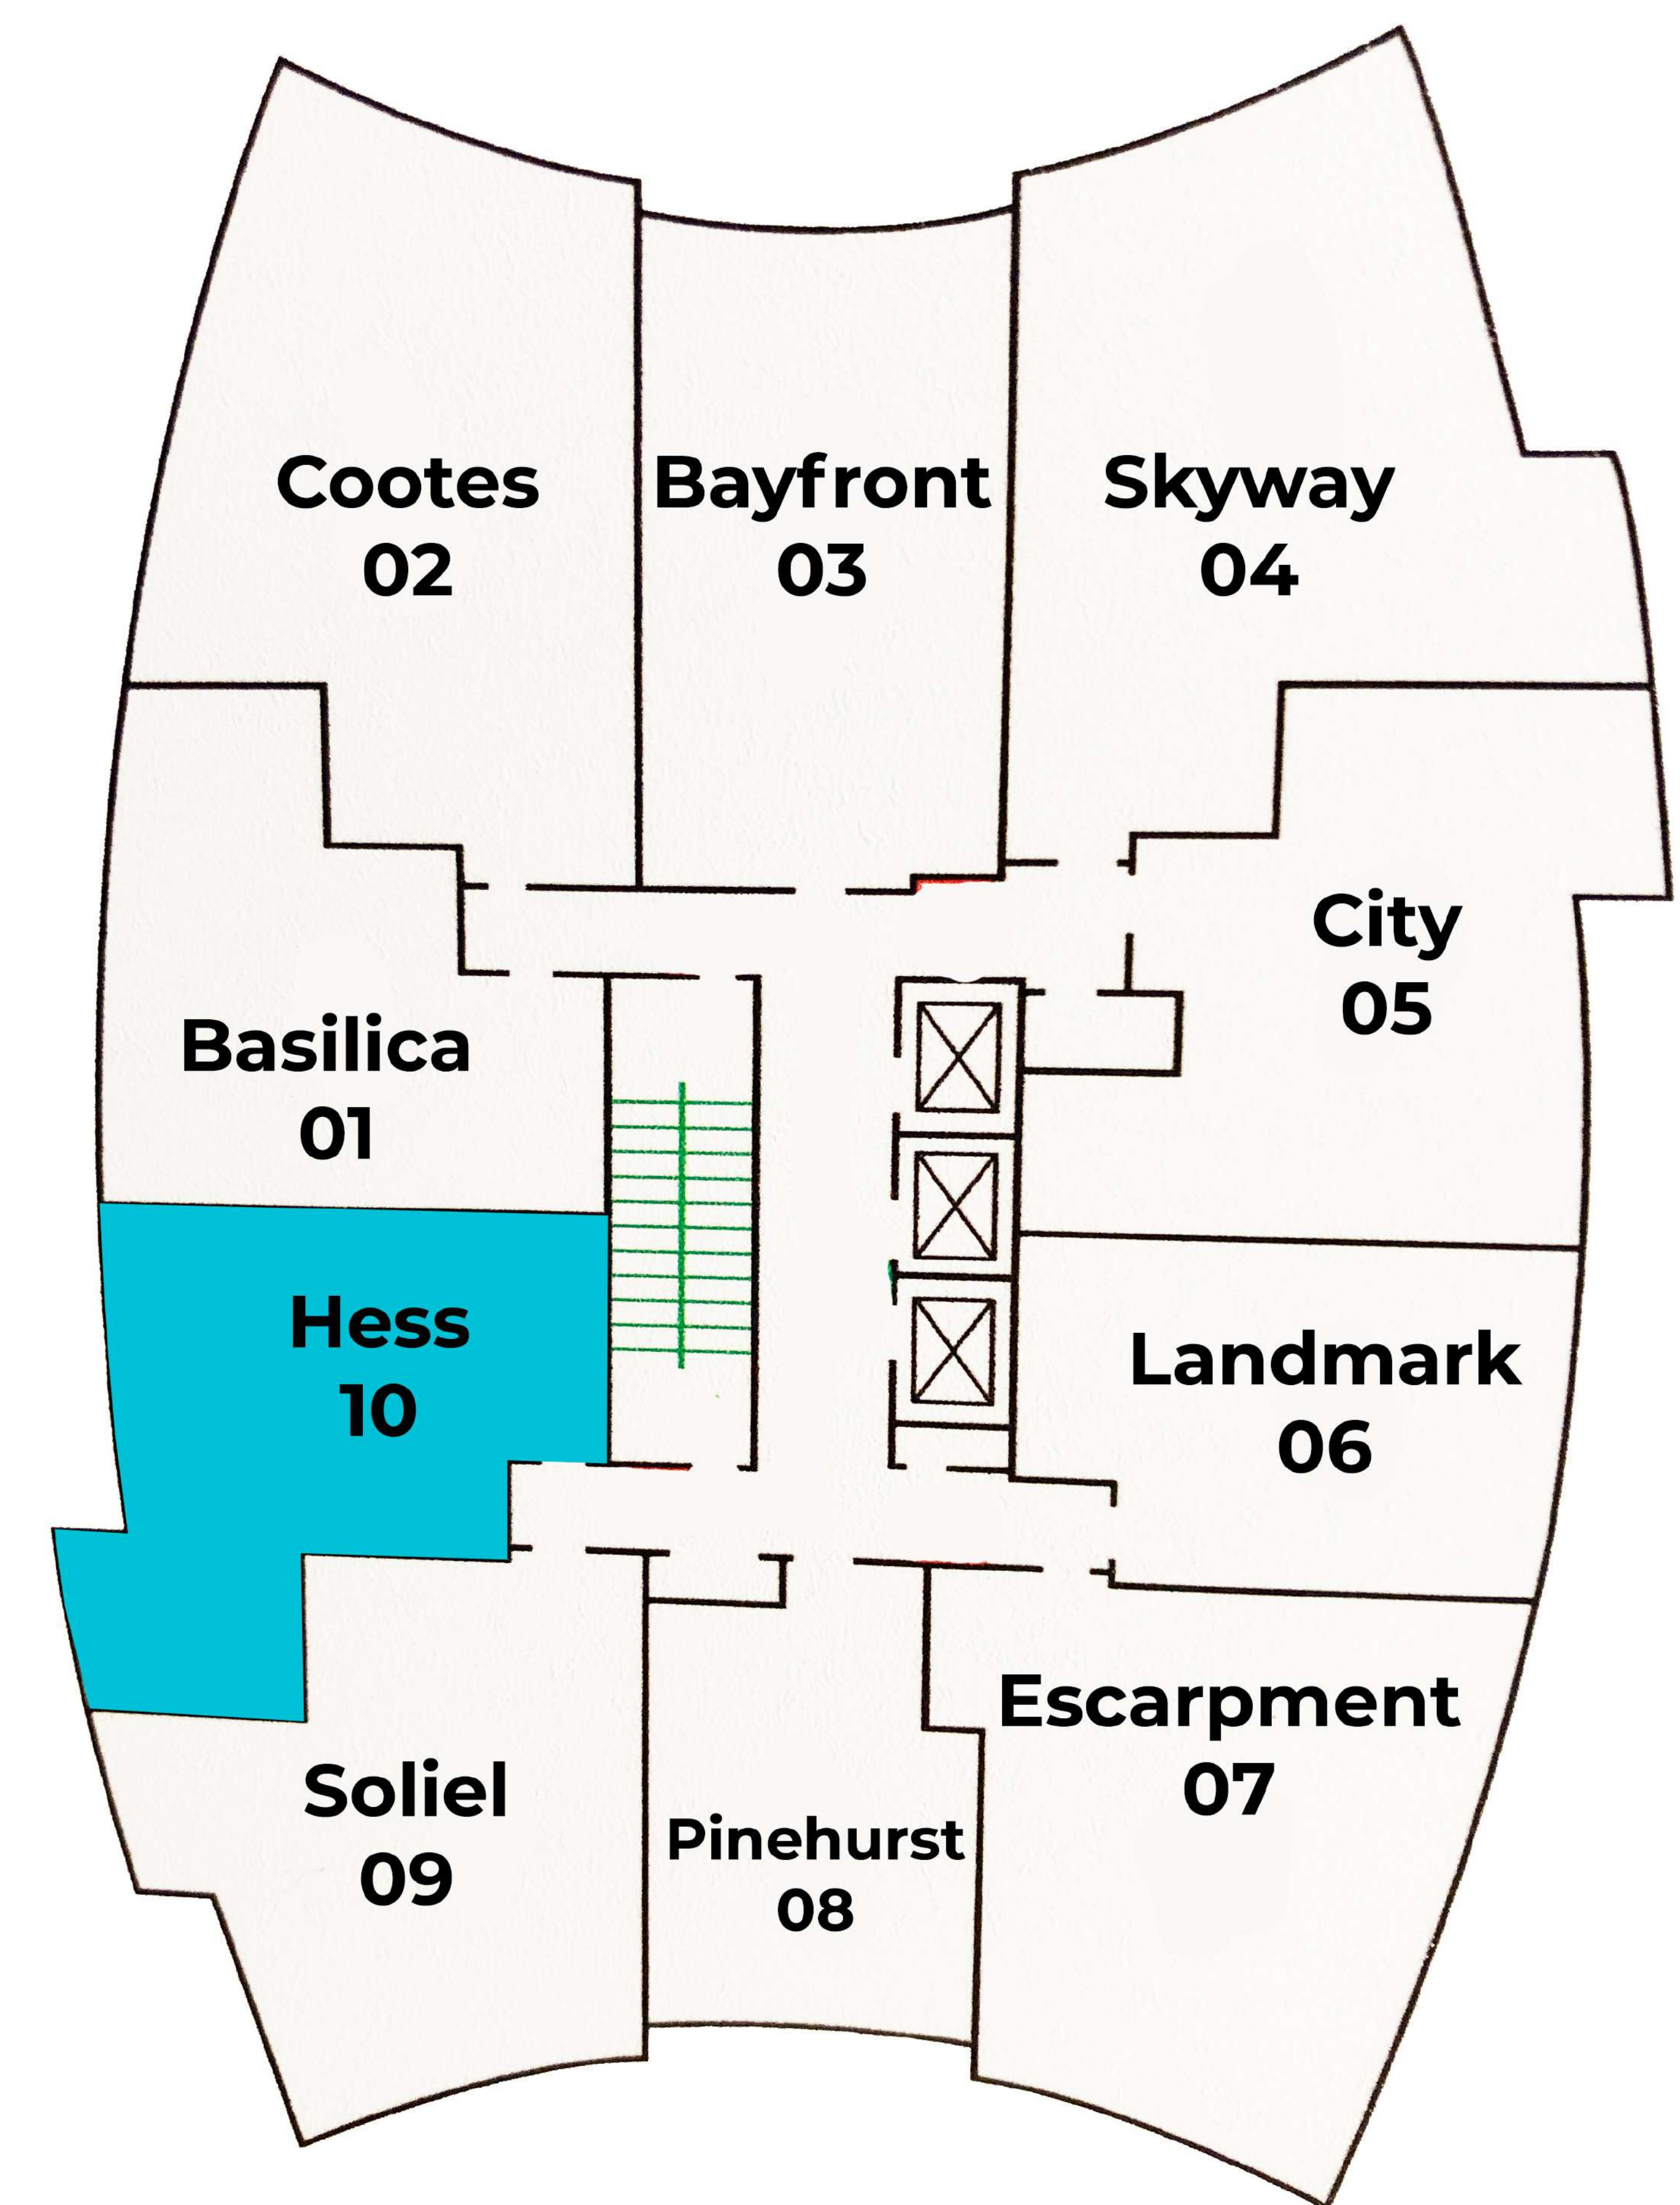

MARQUEE
RESIDENCE

[VIEW CURRENT AVAILABILITY](#)

20 GEORGE ST. HAMILTON

CITY AMENITIES

94
Walk Score

- 
- 1 Hess Village
 - 2 Jackson Square Mall
 - 3 MacNab Transit Terminal
 - 4 City Hall
 - 5 Hunter GO Station
 - 6 Augusta St restaurants
 - 7 Gore Park
 - 8 King William St restaurants
 - 9 James St shopping district
 - 10 West Harbour GO Station

Hamilton Harbour

HESS

SUITE 10

814 sqft

2 BEDROOMS
2 BATHROOMS
1 BALCONY

Hamilton Harbour

LANDMARK

SUITE 06

818 sqft

2 BEDROOMS
2 BATHROOMS
1 BALCONY

Hamilton Harbour

VIRTUAL TOUR

CITY

SUITE 05

870 sqft

2 BEDROOMS
2 BATHROOMS
1 BALCONY

Hamilton Harbour

VIRTUAL TOUR

ESCARPMENT

SUITE 07

923 sqft

2 BEDROOMS
2 BATHROOMS
2 BALCONIES

Hamilton Harbour

VIRTUAL TOUR