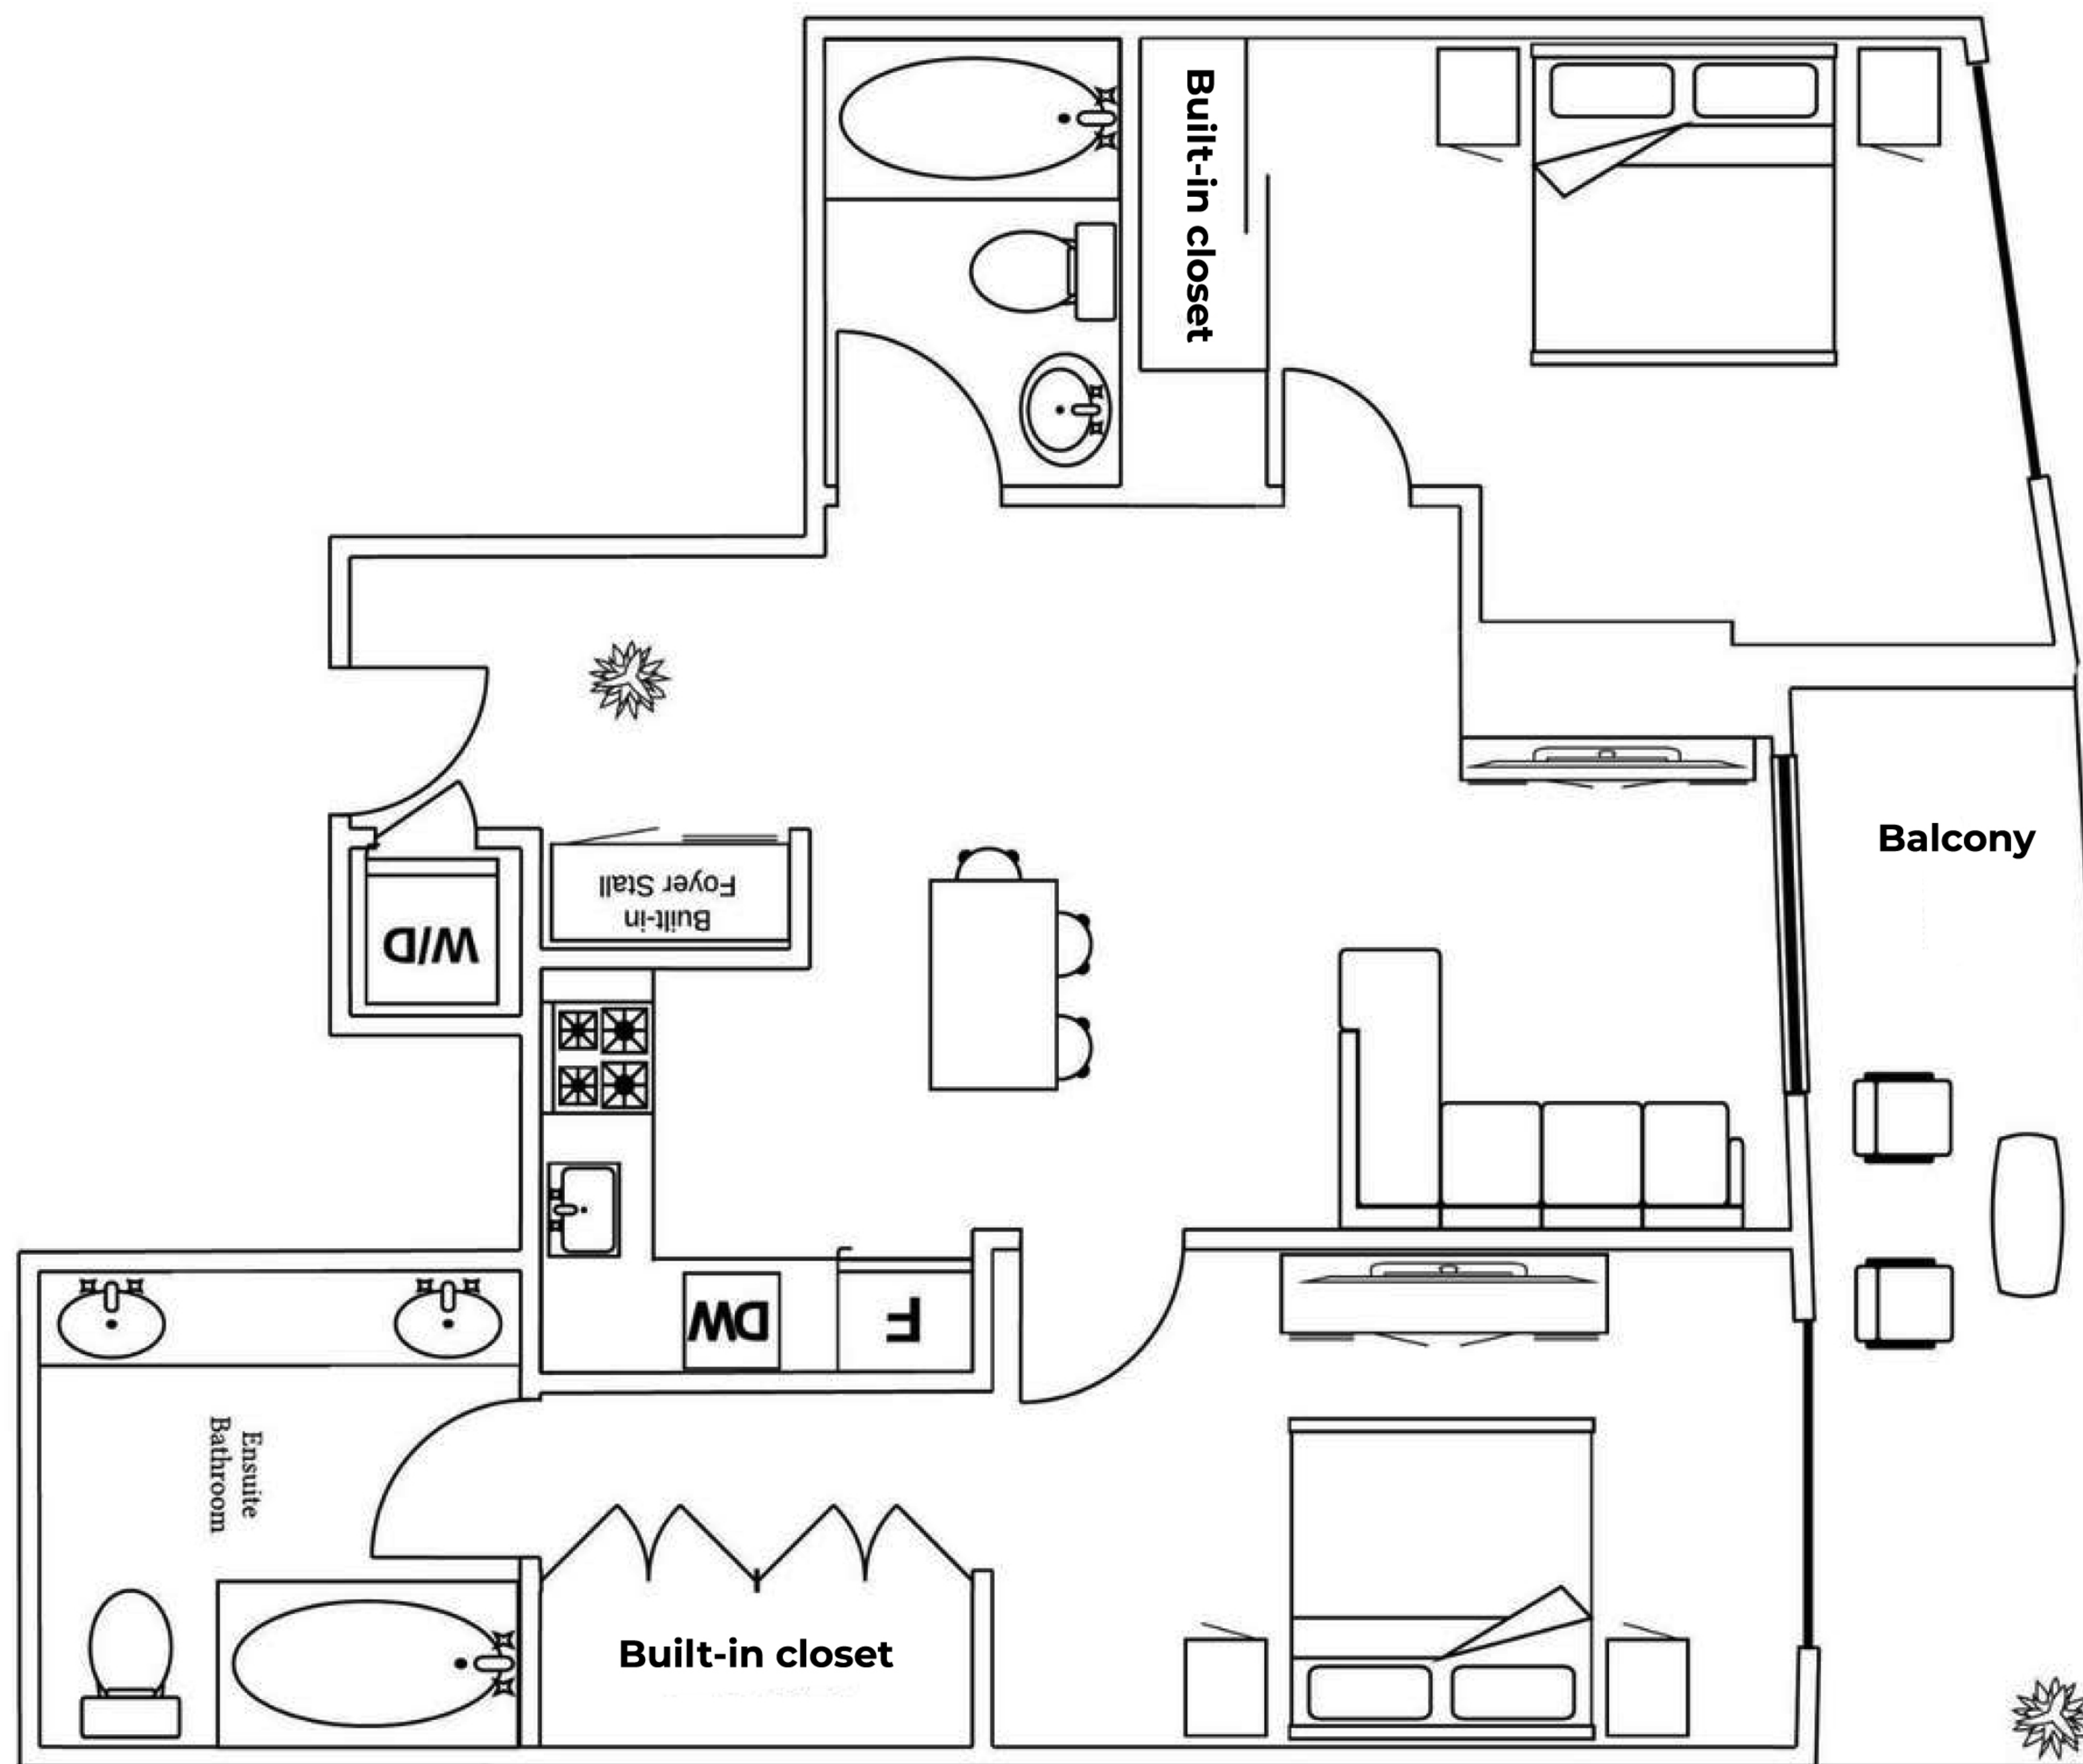

Hamilton Harbour

HESS

SUITE 10

814 sqft

2 BEDROOMS
2 BATHROOMS
1 BALCONY

Hamilton Harbour

LANDMARK

SUITE 06

818 sqft

2 BEDROOMS
2 BATHROOMS
1 BALCONY

Hamilton Harbour

VIRTUAL TOUR

CITY

SUITE 05

870 sqft

2 BEDROOMS
2 BATHROOMS
1 BALCONY

Hamilton Harbour

VIRTUAL TOUR

ESCARPMENT

SUITE 07

923 sqft

2 BEDROOMS
2 BATHROOMS
2 BALCONIES

Hamilton Harbour

VIRTUAL TOUR