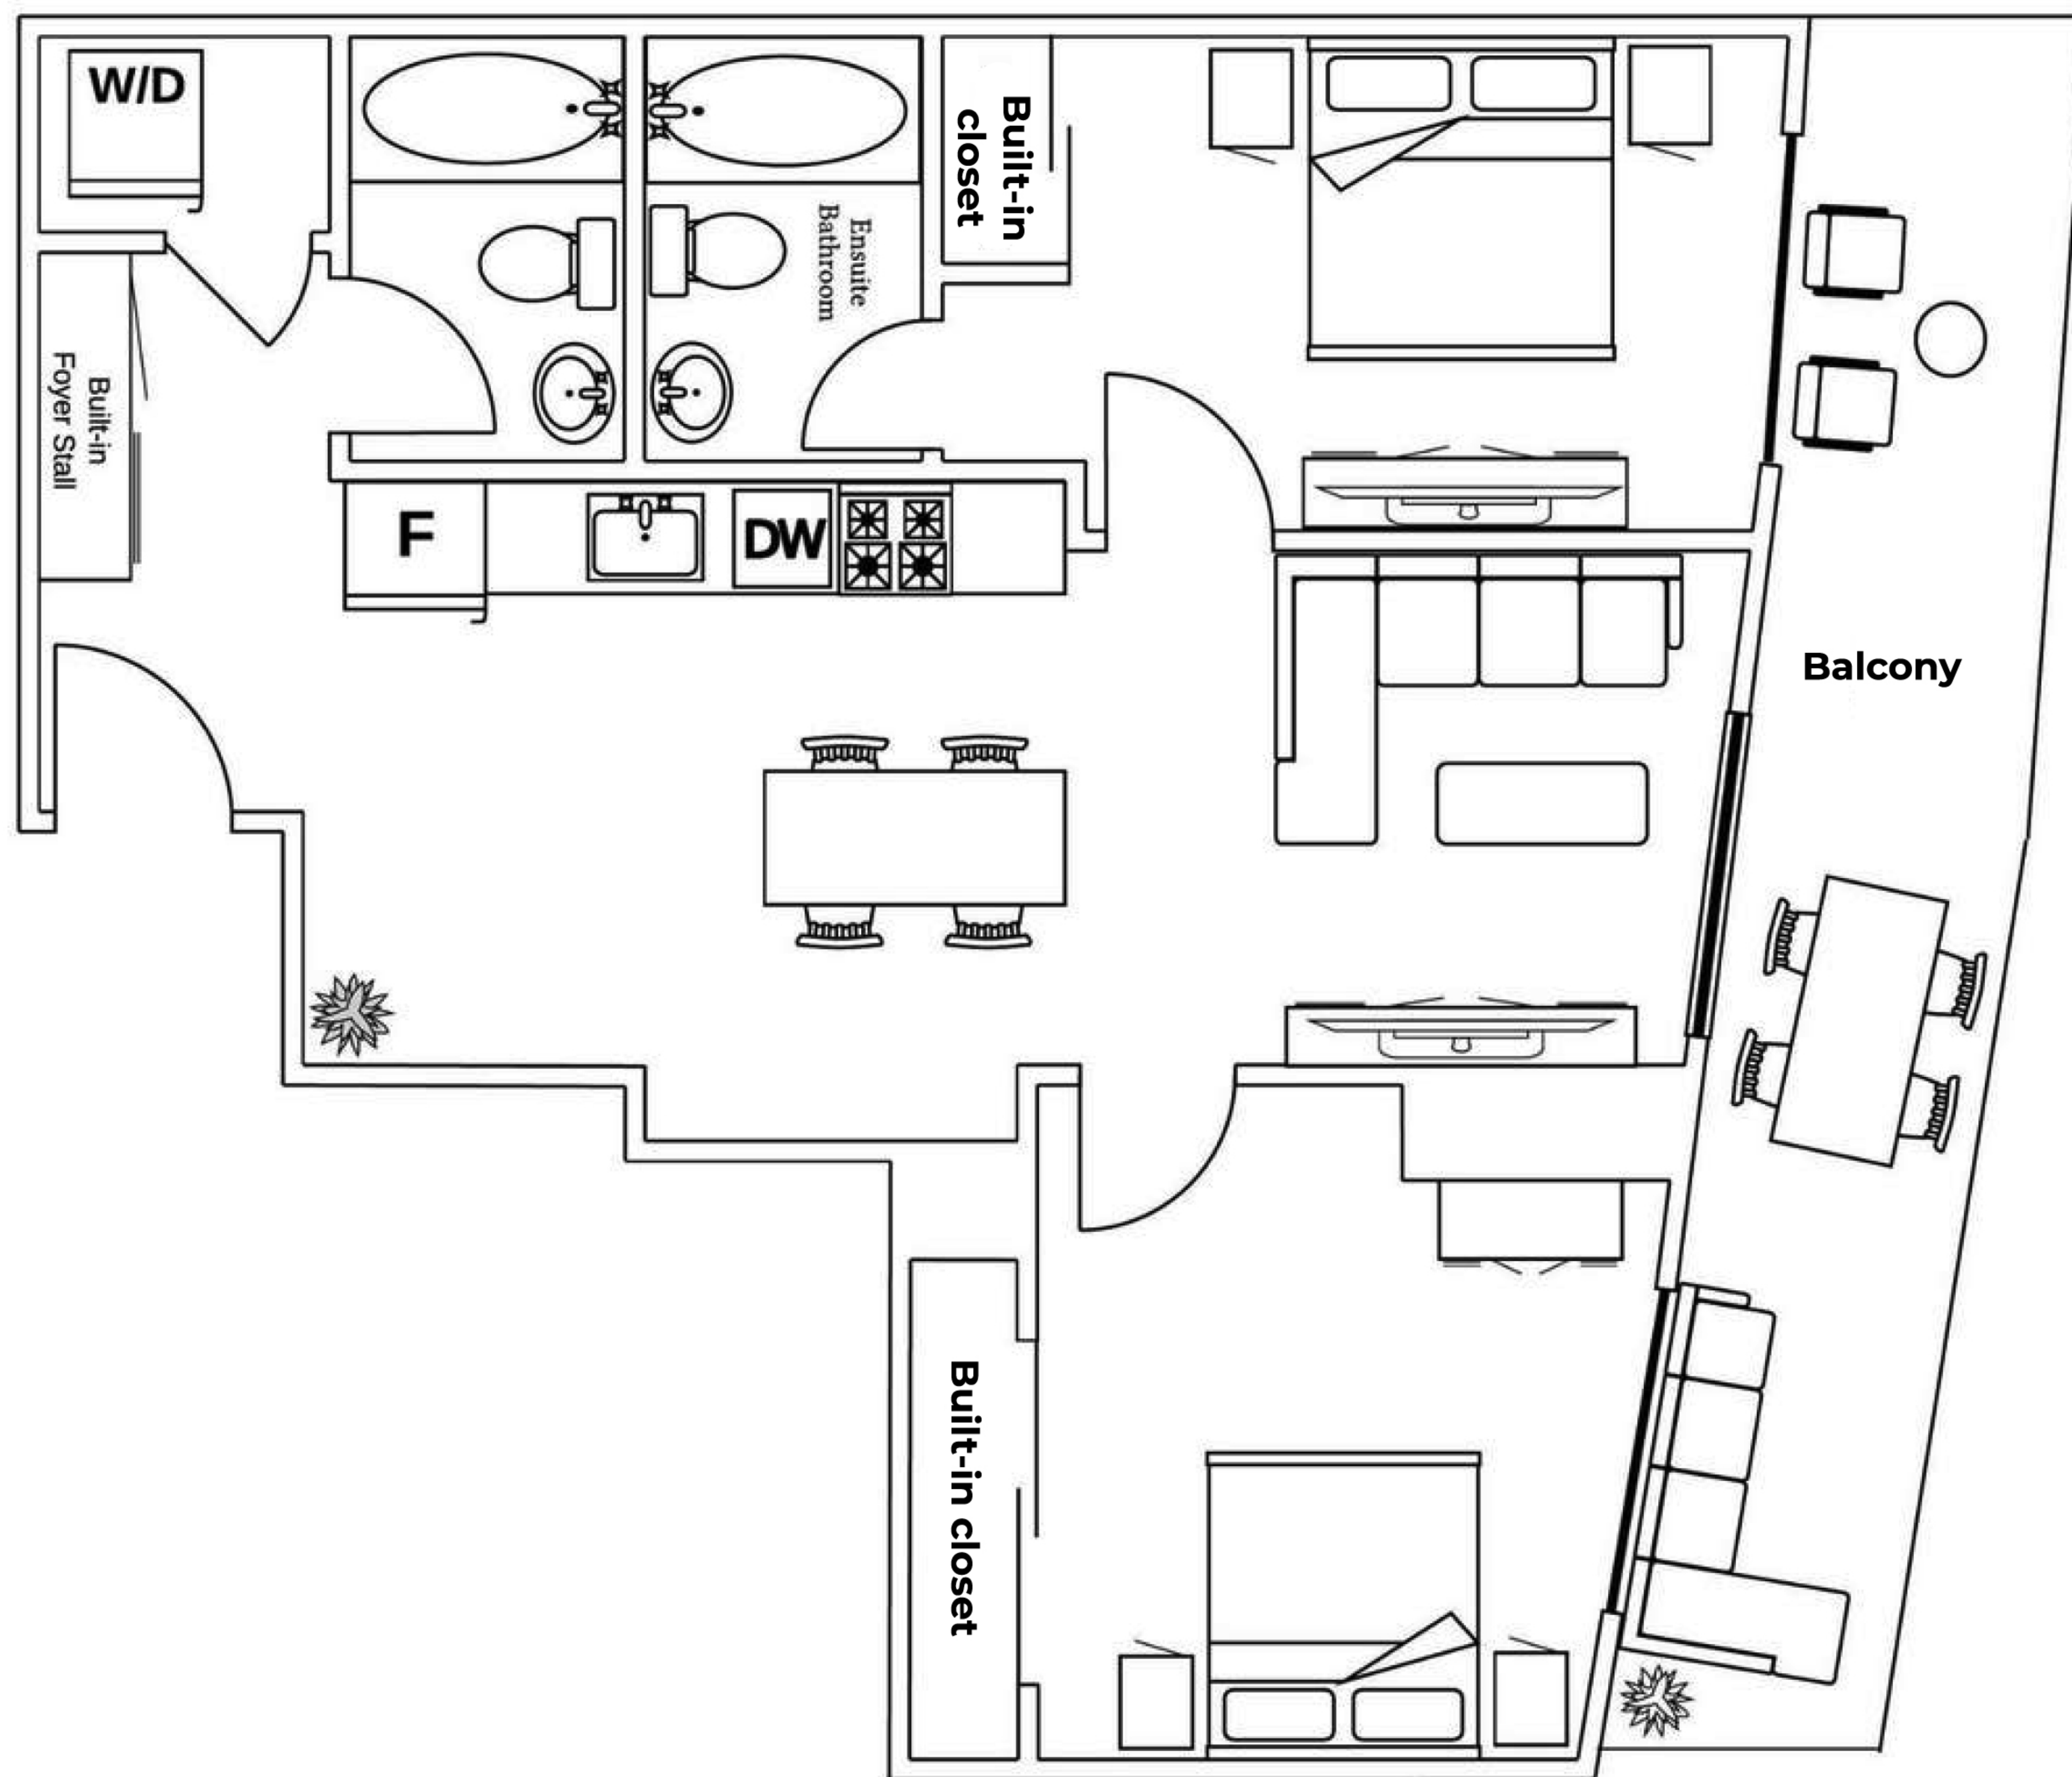

LANDMARK

SUITE 06

818 sqft

2 BEDROOMS
2 BATHROOMS
1 BALCONY