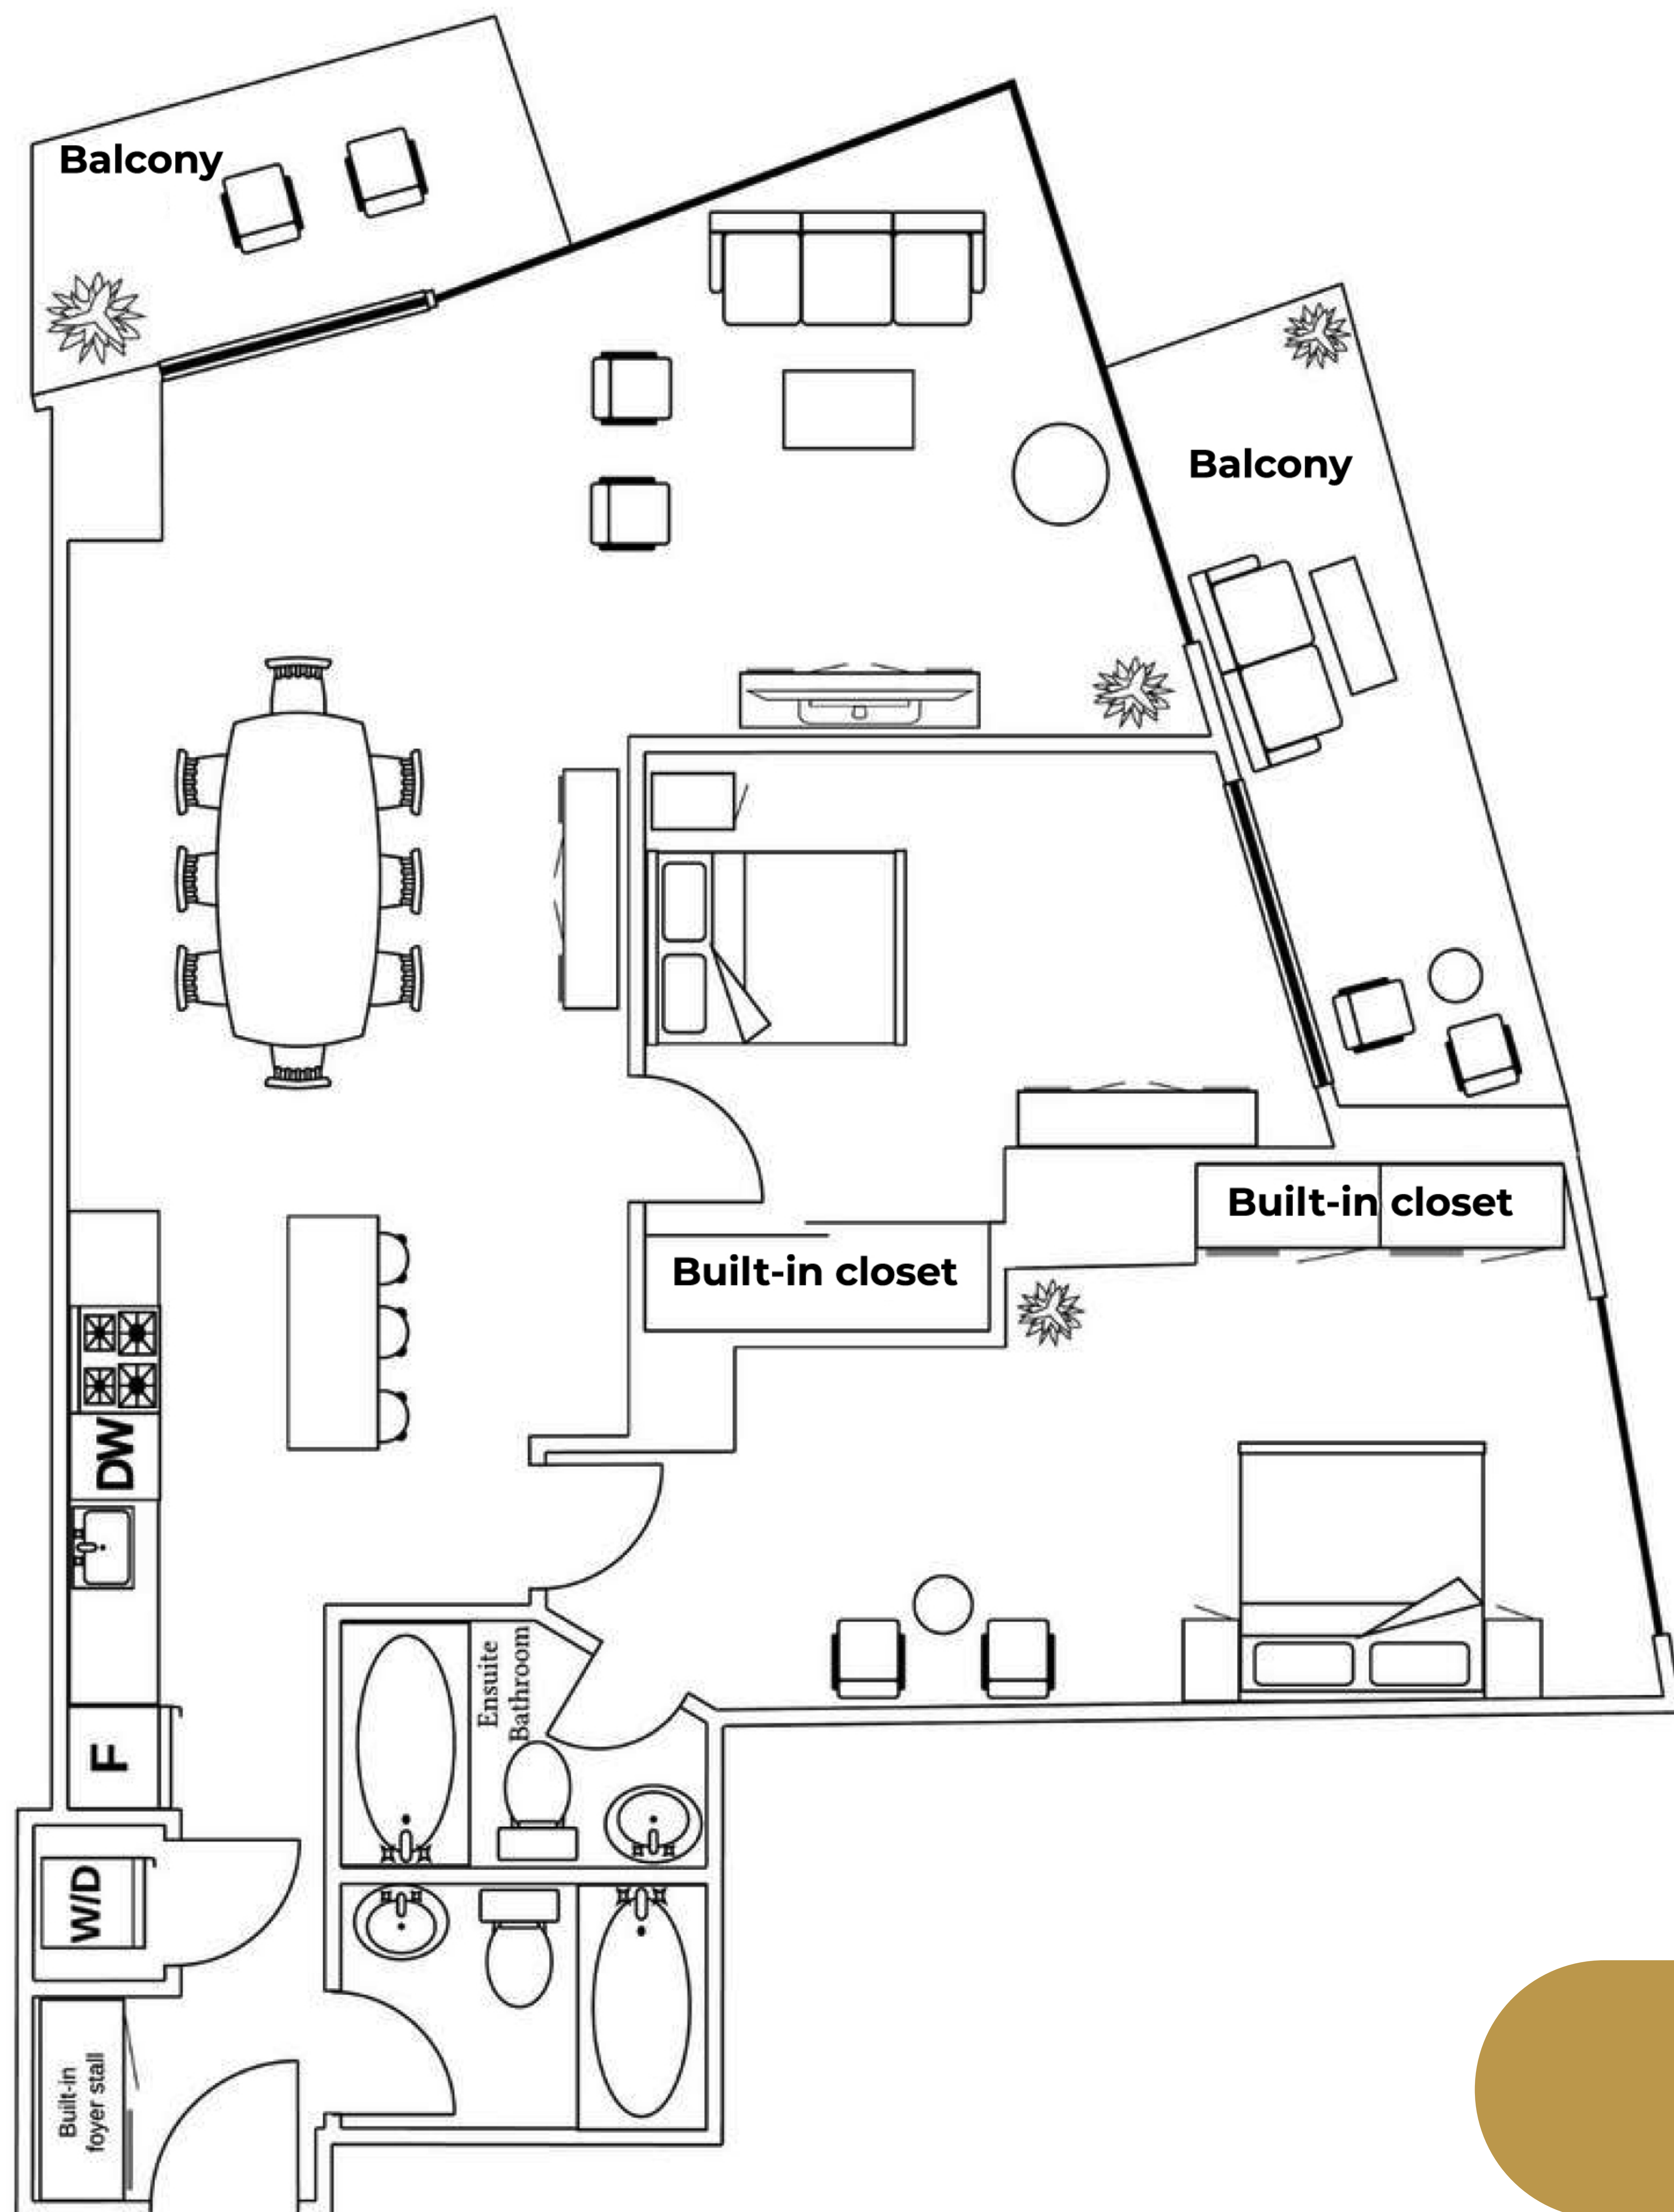

Hamilton Harbour

HESS

SUITE 10

814 sqft

2 BEDROOMS
2 BATHROOMS
1 BALCONY

Hamilton Harbour

LANDMARK

SUITE 06

Hamilton Harbour

VIRTUAL TOUR

ESCARPMENT

SUITE 07

923 sqft

2 BEDROOMS
2 BATHROOMS
2 BALCONIES

Hamilton Harbour

VIRTUAL TOUR

SOLIEL

SUITE 09

1,003 sqft

2 BEDROOMS
2 BATHROOMS
2 BALCONIES

Hamilton Harbour

VIRTUAL TOUR

COOTES

SUITE 02

1,071 sqft

2 BEDROOMS
2 BATHROOMS
2 BALCONIES

VIRTUAL TOUR

SKYWAY

SUITE 04

1,077 sqft

2 BEDROOMS
2 BATHROOMS
2 BALCONIES

VIRTUAL TOUR