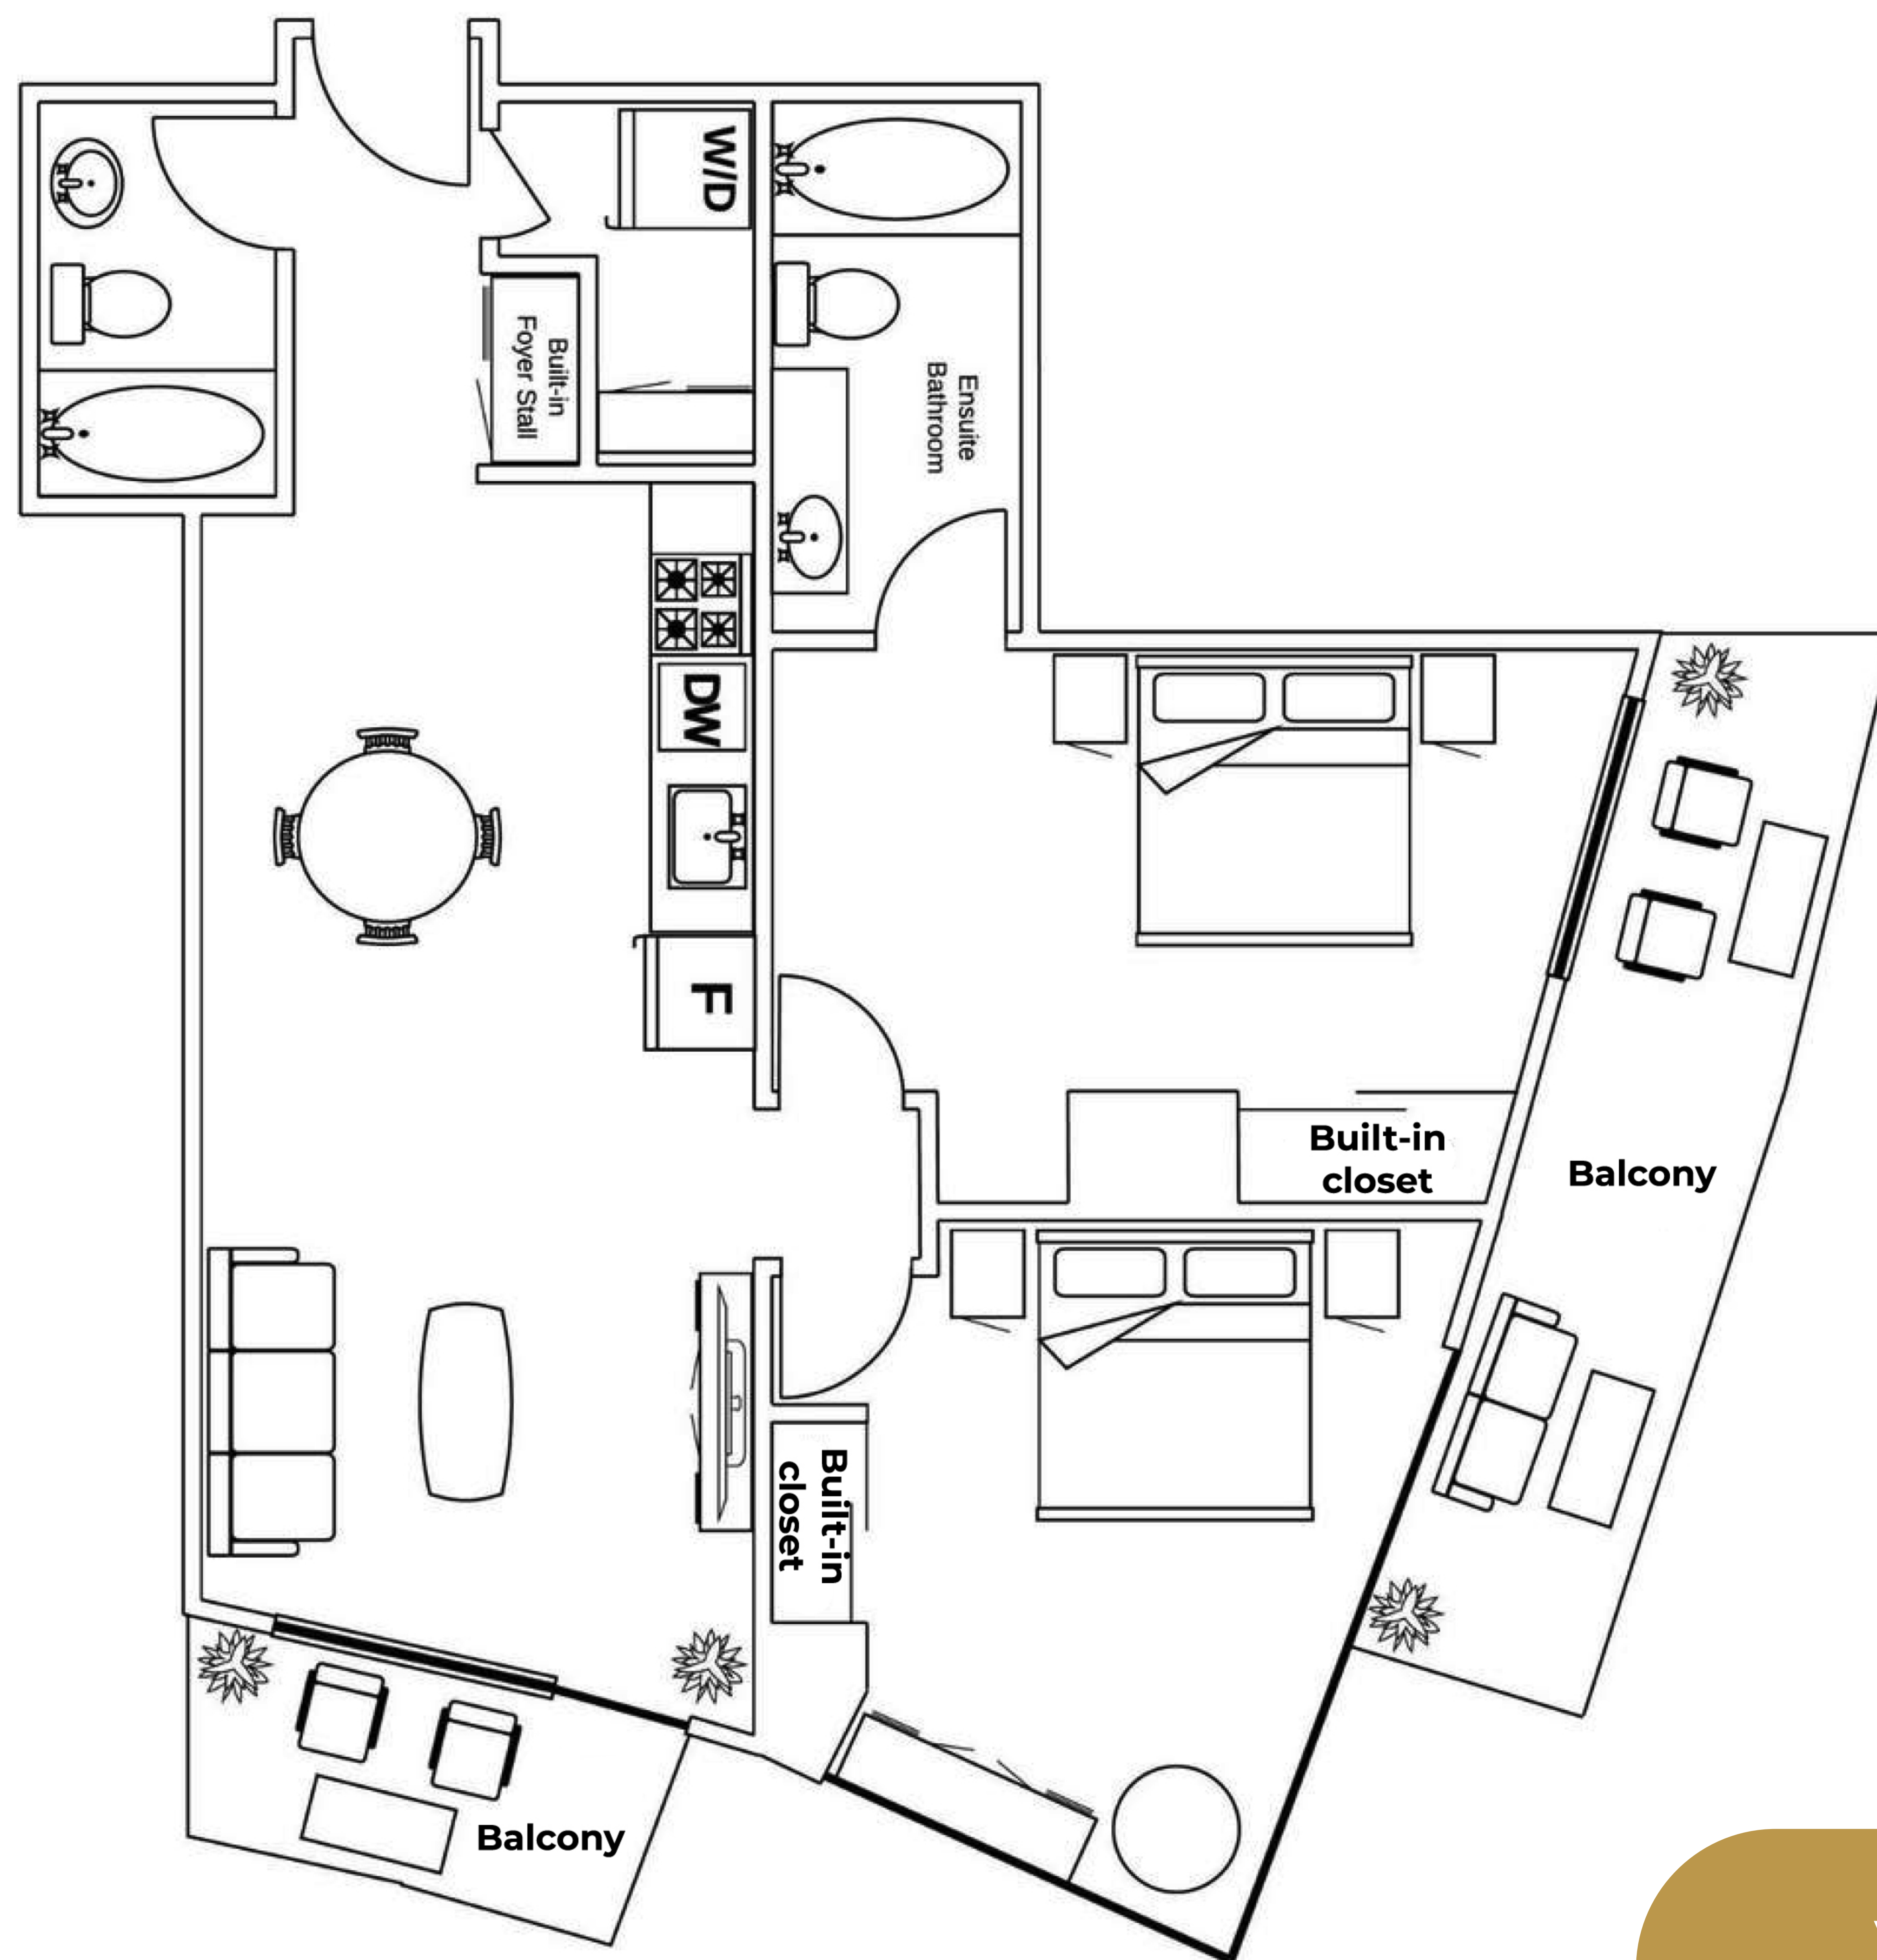

MARQUEE
RESIDENCE

[VIEW CURRENT AVAILABILITY](#)

20 GEORGE ST. HAMILTON

CITY AMENITIES

94
Walk Score

- 
- 1 Hess Village
 - 2 Jackson Square Mall
 - 3 MacNab Transit Terminal
 - 4 City Hall
 - 5 Hunter GO Station
 - 6 Augusta St restaurants
 - 7 Gore Park
 - 8 King William St restaurants
 - 9 James St shopping district
 - 10 West Harbour GO Station

Hamilton Harbour

HESS

SUITE 10

814 sqft

2 BEDROOMS
2 BATHROOMS
1 BALCONY

Hamilton Harbour

LANDMARK

SUITE 06

Hamilton Harbour

VIRTUAL TOUR

ESCARPMENT

SUITE 07

923 sqft

2 BEDROOMS
2 BATHROOMS
2 BALCONIES

Hamilton Harbour

VIRTUAL TOUR

SOLIEL

SUITE 09

1,003 sqft

2 BEDROOMS
2 BATHROOMS
2 BALCONIES

Hamilton Harbour

VIRTUAL TOUR

COOTES

SUITE 02