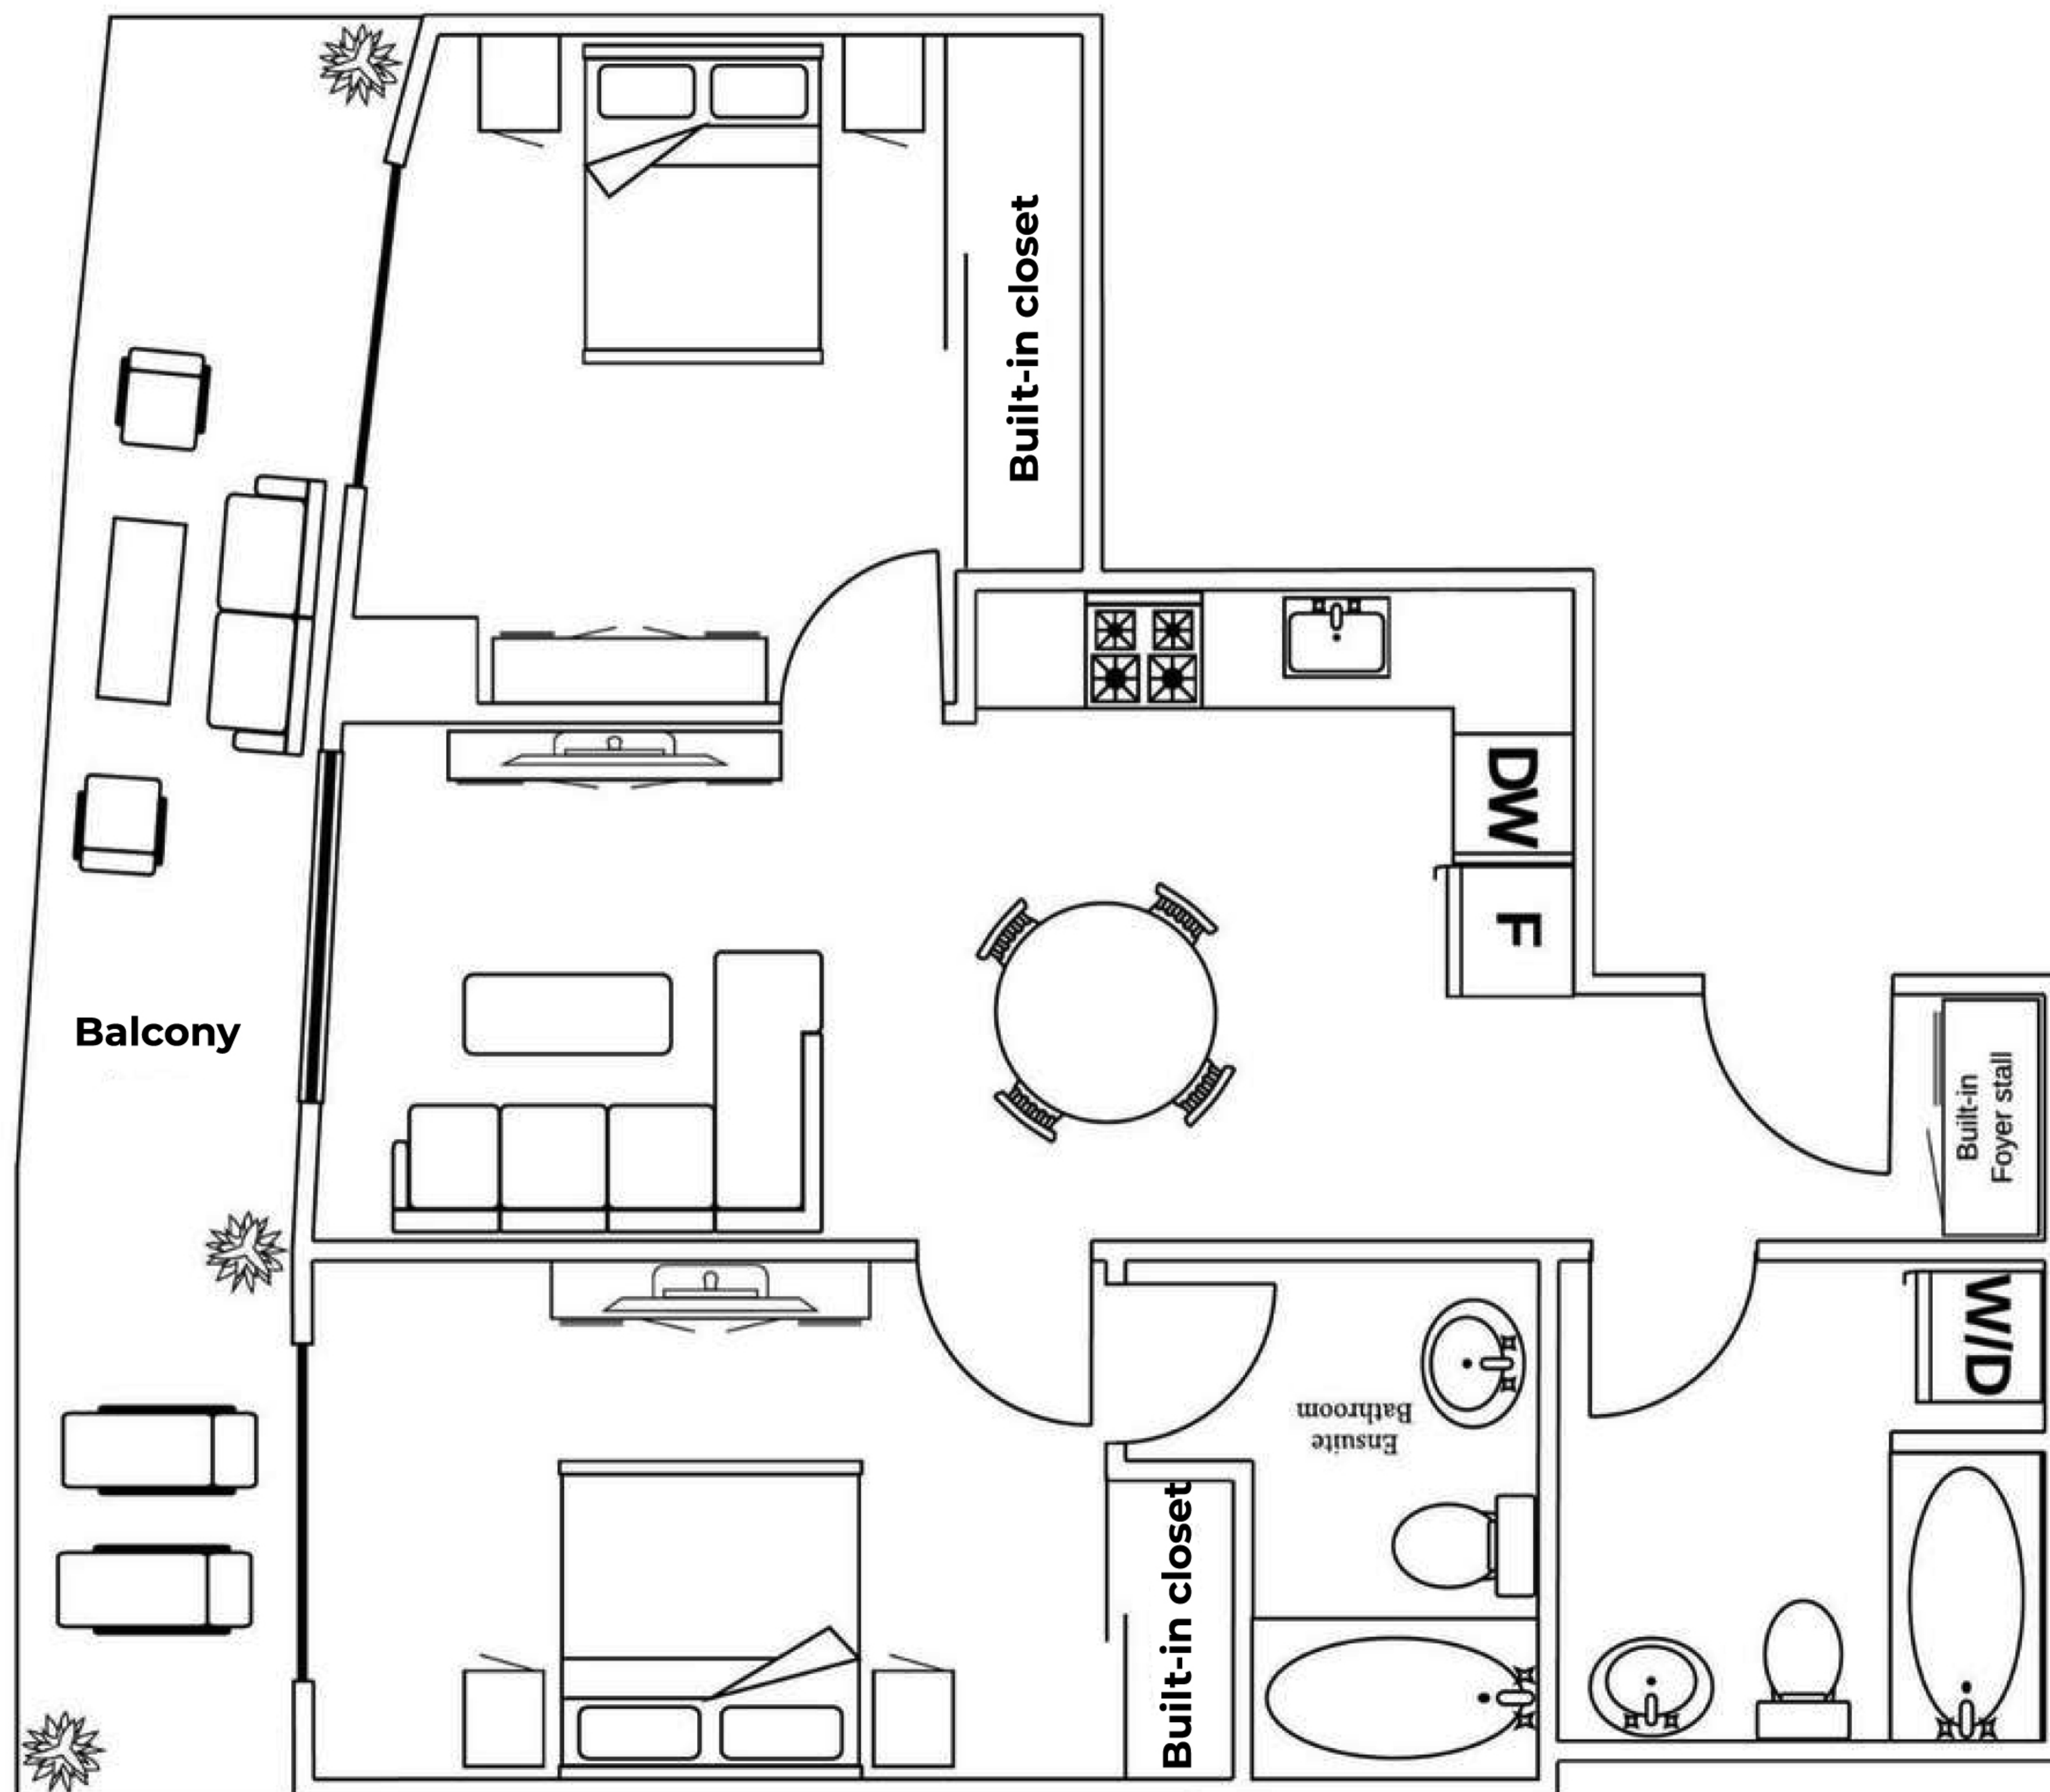

1 BEDROOM + DEN

1 BATHROOM

1 BALCONY

VIRTUAL TOUR

BASILICA

SUITE 01

778 sqft

2 BEDROOMS
2 BATHROOMS
1 BALCONY

Hamilton Harbour

HESS

SUITE 10

814 sqft

2 BEDROOMS
2 BATHROOMS
1 BALCONY

Hamilton Harbour

LANDMARK

SUITE 06