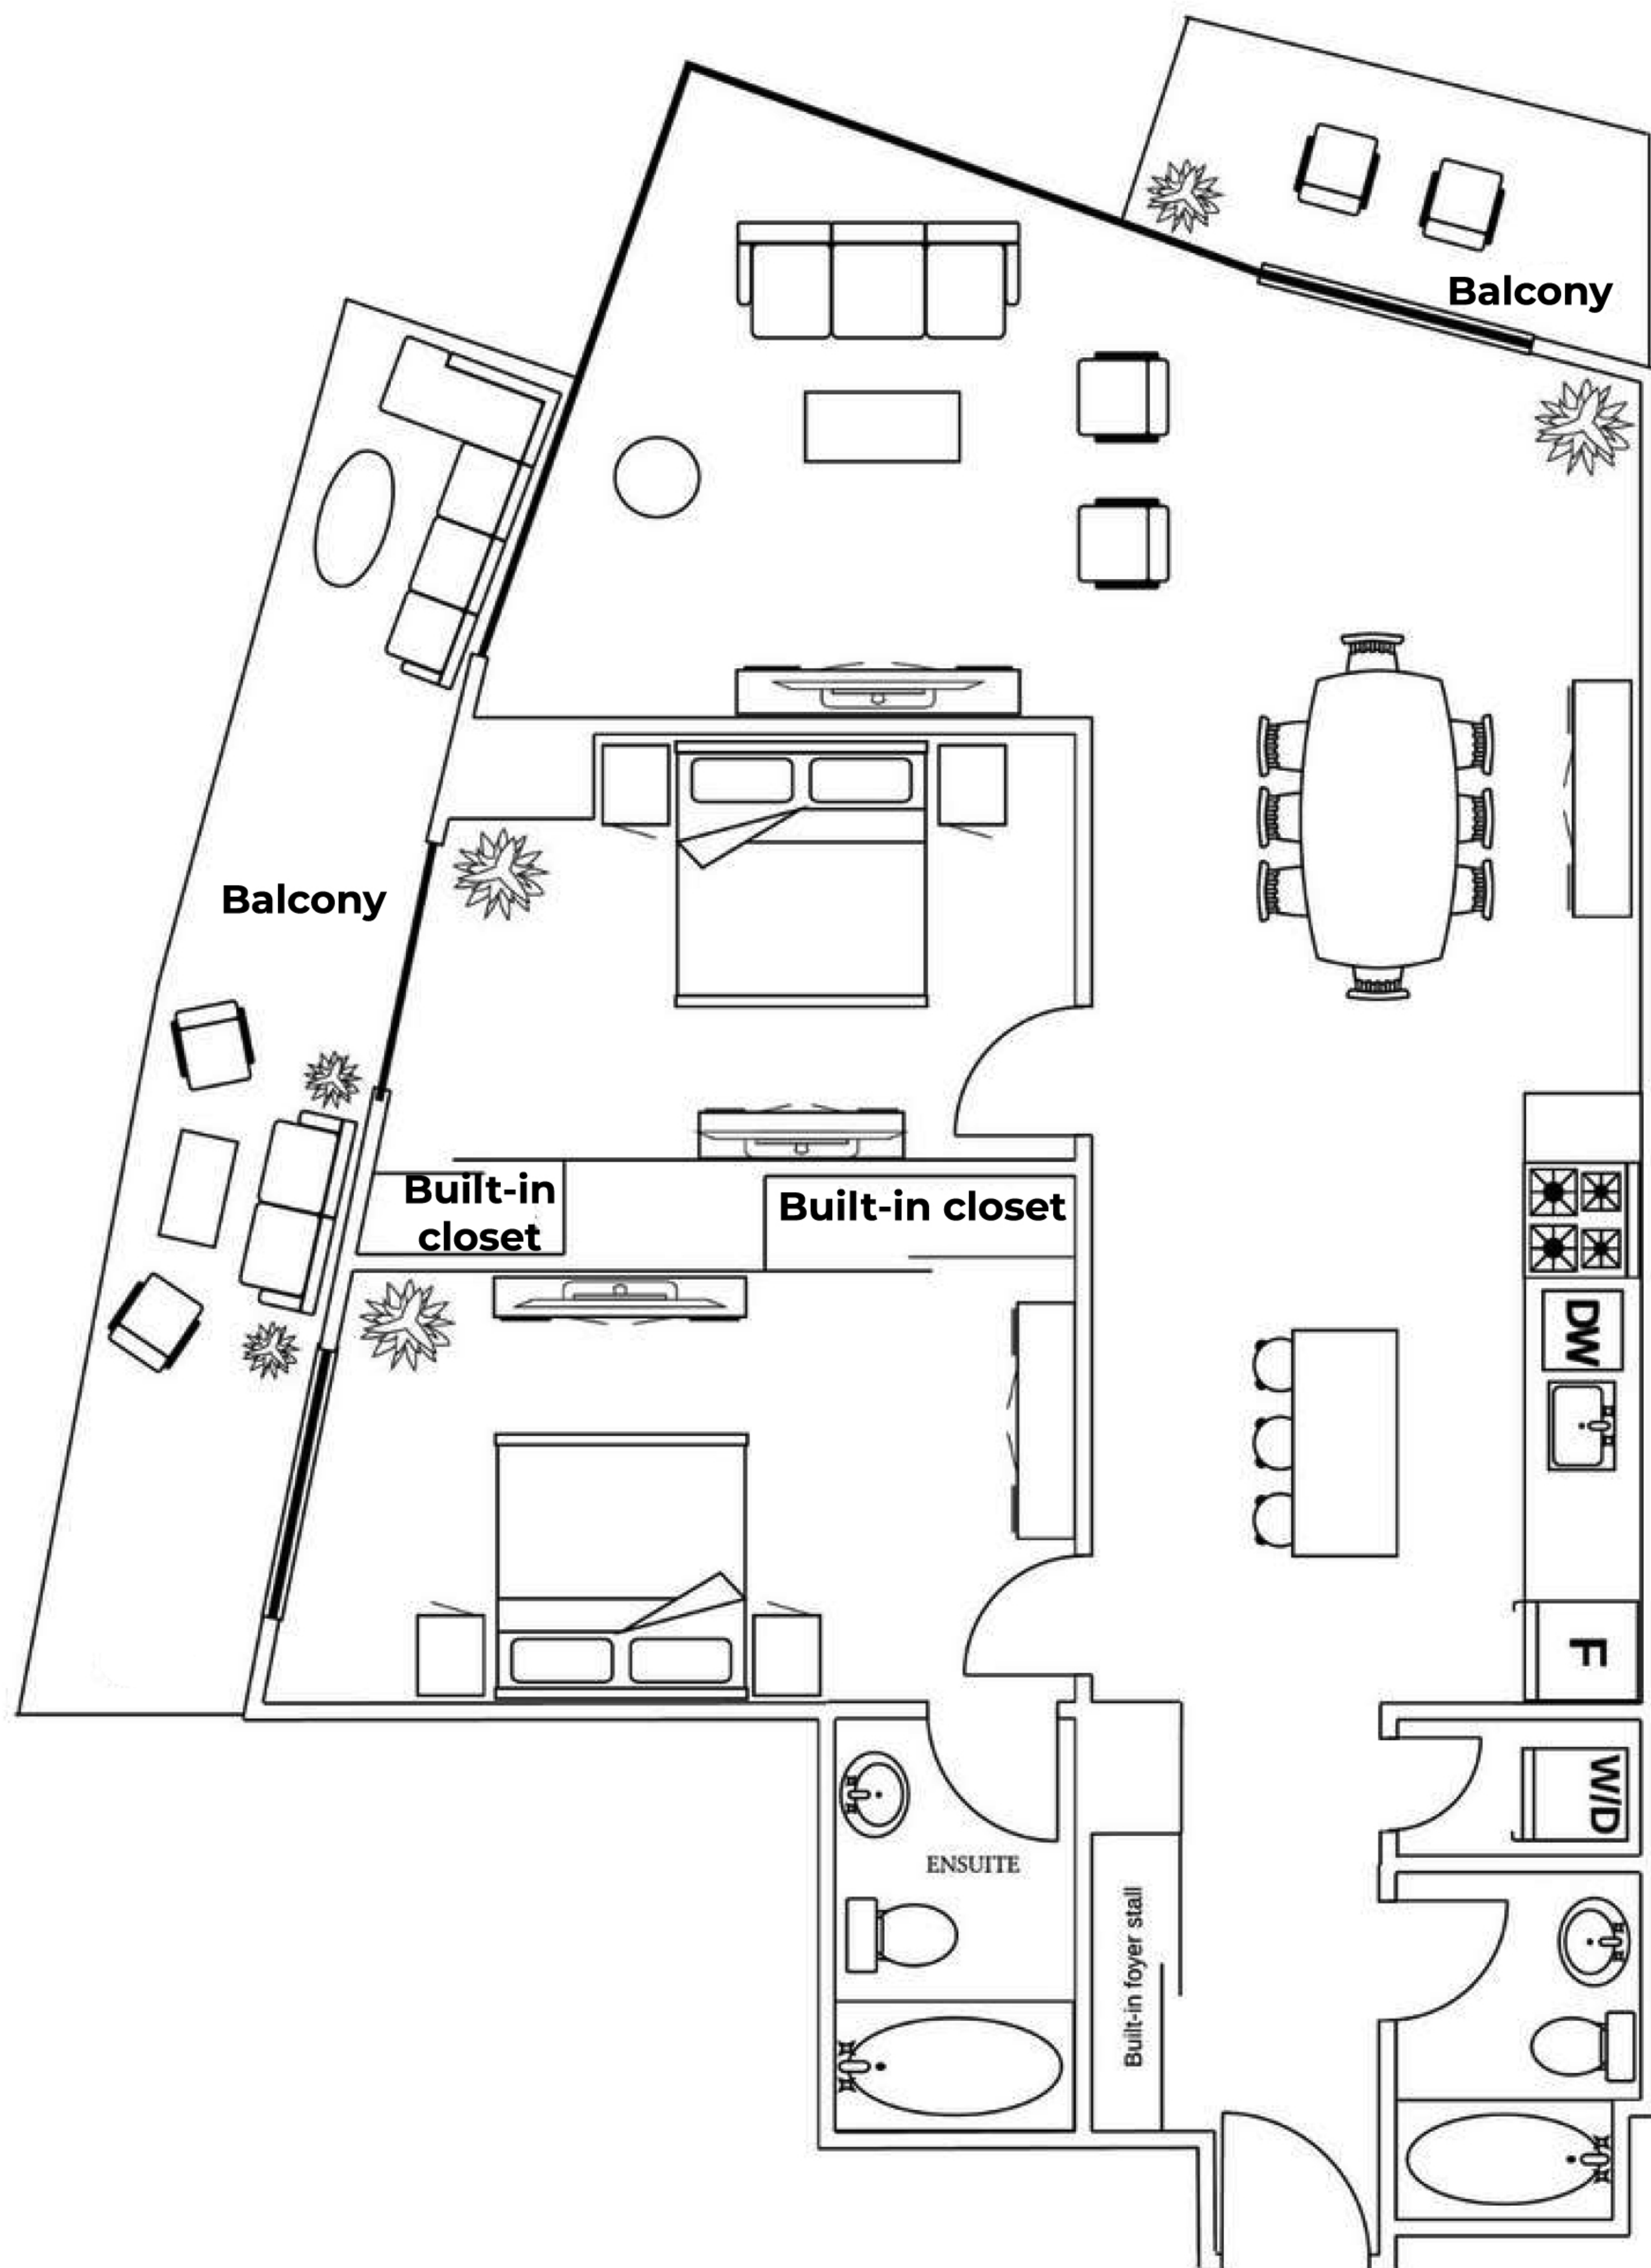

COOTES

SUITE 02

1,071 sqft

2 BEDROOMS
2 BATHROOMS
2 BALCONIES

VIRTUAL TOUR