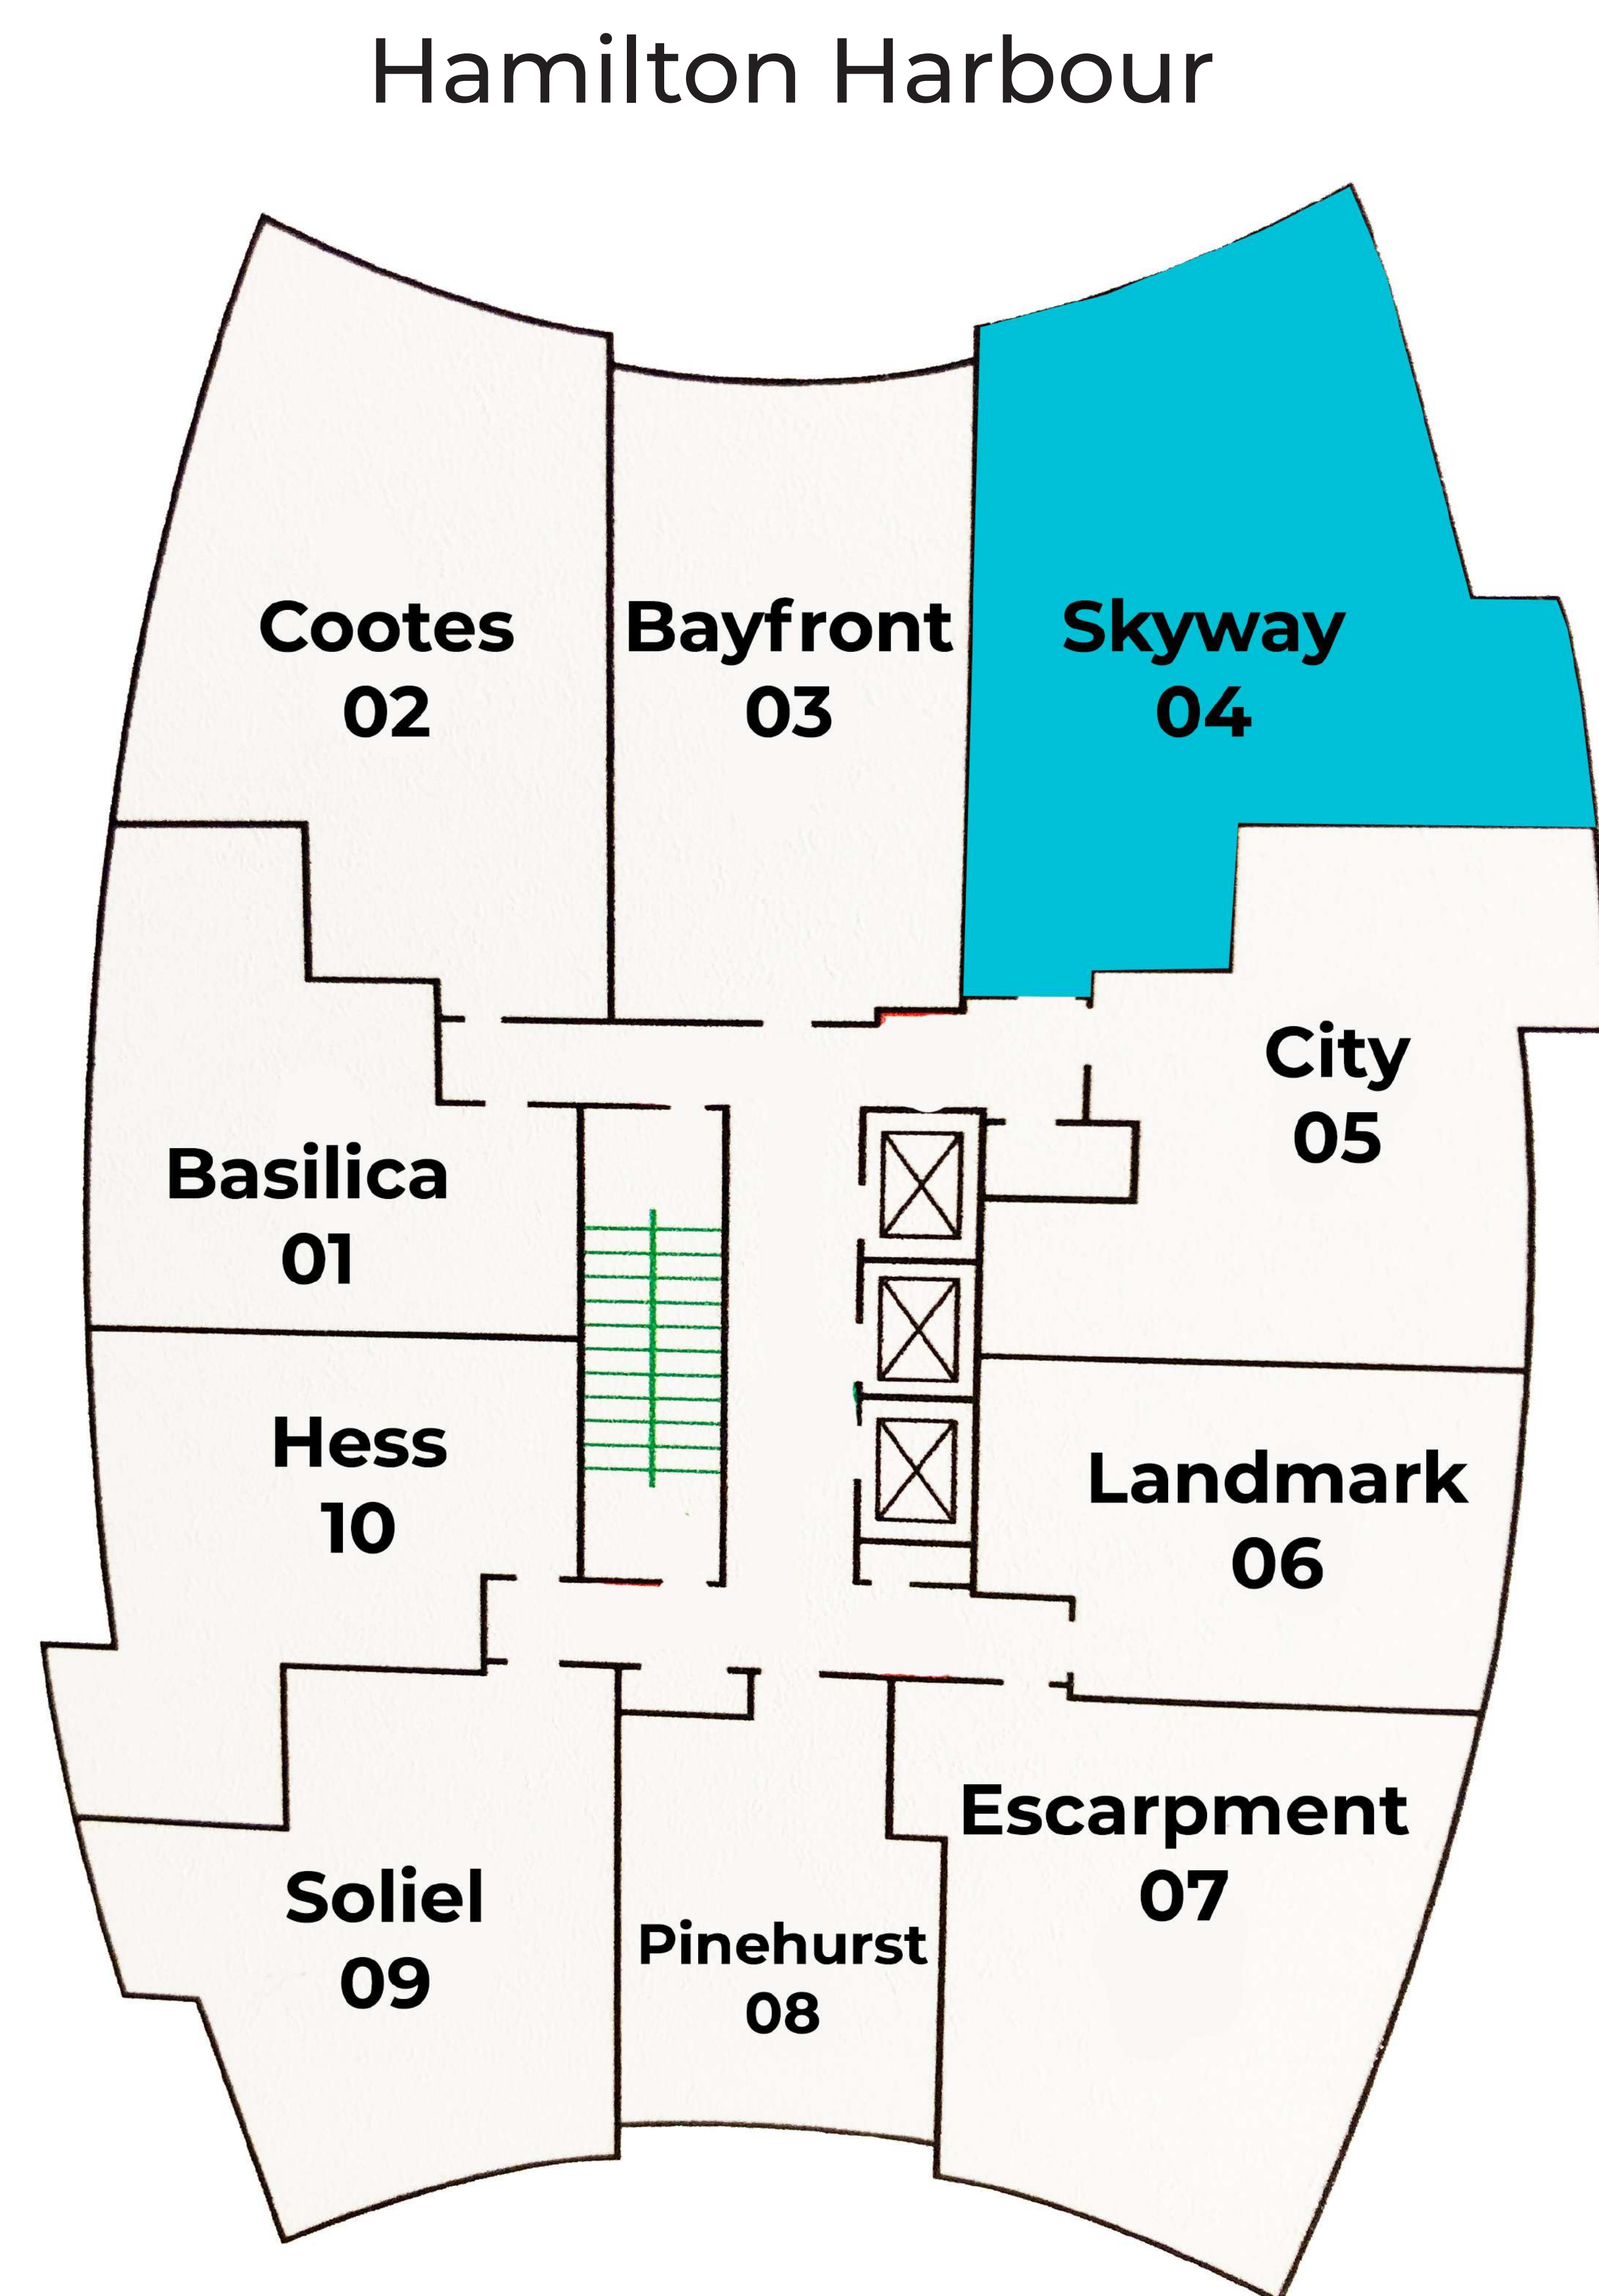

MARQUEE
RESIDENCE

[VIEW CURRENT AVAILABILITY](#)

20 GEORGE ST. HAMILTON

CITY AMENITIES

94
Walk Score

- 
- 1 Hess Village
 - 2 Jackson Square Mall
 - 3 MacNab Transit Terminal
 - 4 City Hall
 - 5 Hunter GO Station
 - 6 Augusta St restaurants
 - 7 Gore Park
 - 8 King William St restaurants
 - 9 James St shopping district
 - 10 West Harbour GO Station

Hamilton Harbour

VIRTUAL TOUR

ESCARPMENT

SUITE 07

923 sqft

2 BEDROOMS
2 BATHROOMS
2 BALCONIES

Hamilton Harbour

VIRTUAL TOUR

SOLIEL

SUITE 09

1,003 sqft

2 BEDROOMS
2 BATHROOMS
2 BALCONIES

Hamilton Harbour

VIRTUAL TOUR

COOTES

SUITE 02

1,071 sqft

2 BEDROOMS
2 BATHROOMS
2 BALCONIES

VIRTUAL TOUR

SKYWAY

SUITE 04

1,077 sqft

2 BEDROOMS
2 BATHROOMS
2 BALCONIES

VIRTUAL TOUR