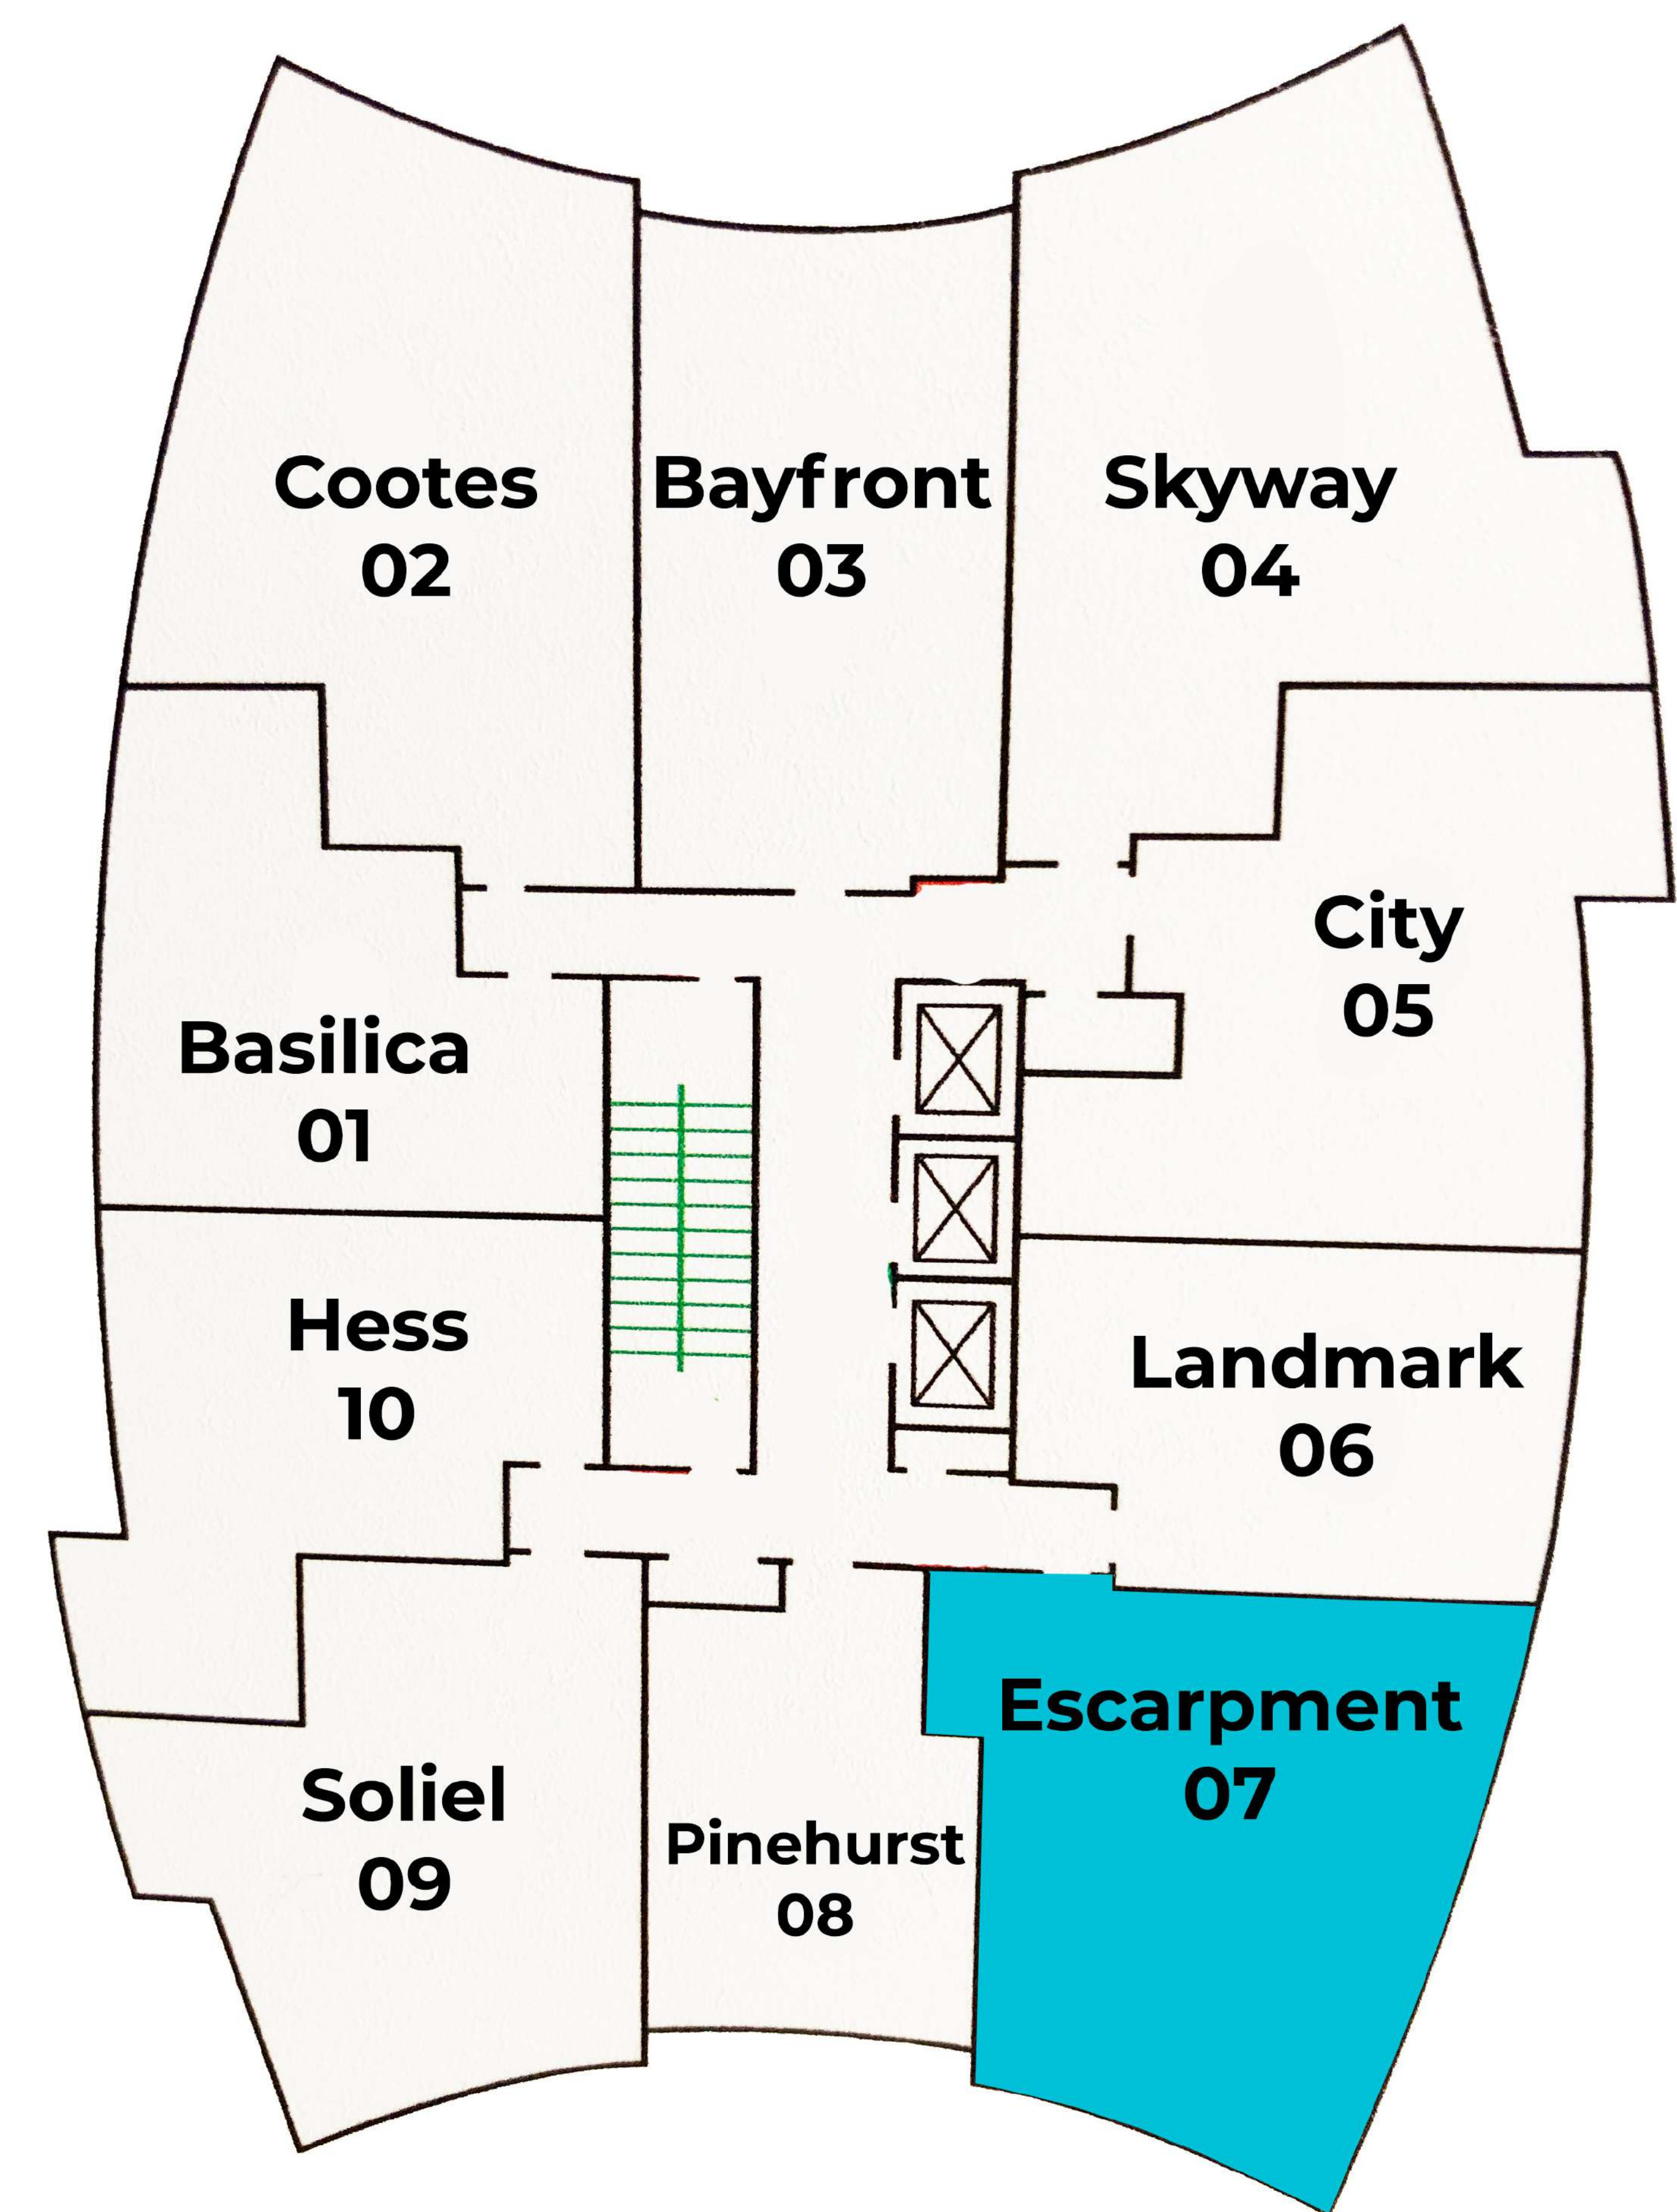

MARQUEE
RESIDENCE

[VIEW CURRENT AVAILABILITY](#)

20 GEORGE ST. HAMILTON

CITY AMENITIES

94
Walk Score

- 
- 1 Hess Village
 - 2 Jackson Square Mall
 - 3 MacNab Transit Terminal
 - 4 City Hall
 - 5 Hunter GO Station
 - 6 Augusta St restaurants
 - 7 Gore Park
 - 8 King William St restaurants
 - 9 James St shopping district
 - 10 West Harbour GO Station

Hamilton Harbour

VIRTUAL TOUR

ESCARPMENT

SUITE 07

923 sqft

2 BEDROOMS
2 BATHROOMS
2 BALCONIES

Hamilton Harbour

VIRTUAL TOUR

SOLIEL

SUITE 09

1,003 sqft

2 BEDROOMS
2 BATHROOMS
2 BALCONIES

Hamilton Harbour

VIRTUAL TOUR

COOTES

SUITE 02

1,071 sqft

2 BEDROOMS
2 BATHROOMS
2 BALCONIES

VIRTUAL TOUR

SKYWAY

SUITE 04

1,077 sqft

2 BEDROOMS
2 BATHROOMS
2 BALCONIES

VIRTUAL TOUR